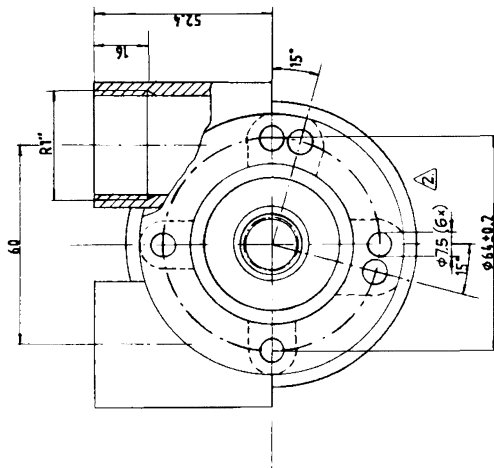

article number 10-24280 pump F7B-9

Pump no. Pump nr.	Pumptype Pumptyp	Thickness Tjocklek	Cam/Kam No. Nr.	Screw Skruv	Ballbearing Kullager
10-24280-1	F7B-903	2/3	4.7	01-42442	05-08-129
10-24280-2	F7B-9	1/1	6.2	01-42679	05-08-128

Pump no. 10-24280-1/-2	Service kit	09-65592
Splines coupling	15 1 Kuggkoppling	01-45078
Washer	14 1 Bricka	01-43181
Screw	13 1 Skruv	See table
Retaining ring	12 1 Låstring	50H 40
Ball bearing	11 2 Kullager	05-34-130
O-ring	10 1 O-ring	See table
Lip seal	9 1 2 Lipplåtning	05-06-501
Screw	8 1 6 Skruv	05-29-105
	7 1 6 Skruv	05-04-174
Gasket	6 1 1 Packing	01-42445
Shaft	5 1 1 Axel	01-65859
Cam	4 1 1 Kam	See table
Impeller	3 1 1 Impeller	08-10288
Cover	2 1 1 Lock	01-42443
Body	1 1 1 Pumphus	01-24275