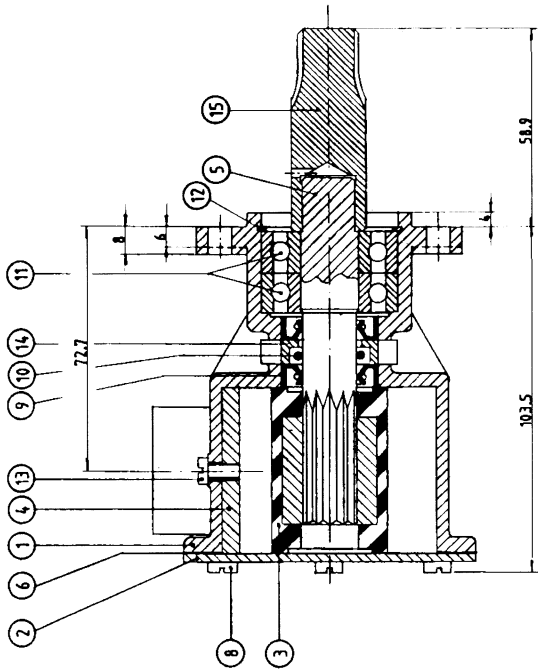

article number 10-24280 pump F7B-9

Pump no. Pump nr.	Pumptype Pumptyp	Thickness Tjocklek	Cam/Kam No. Nr.	Screw Skruv	Ballbearing Kullager
10-24280-1	F7B-903	2/3	4.7	01-42442	05-08-129
10-24280-2	F7B-9	1/1	6.2	01-42679	05-08-128

Pump no. 10-24280-1/-2	Service kit	09-65592
Splines coupling	15 1 Kuggkoppling	01-45078
Washer	14 1 Bricka	01-43181
Screw	13 1 Skruv	See table
Retaining ring	12 1 Låstring	50H 40
Ball bearing	11 2 Kullager	05-34-130
O-ring	10 1 O-ring	See table
Lip seal	9 1 2 Lipplåtning	05-06-501
Screw	8 1 6 Skruv	05-29-105
	7 1 6 Skruv	05-04-174
Gasket	6 1 1 Packing	01-42445
Shaft	5 1 1 Axel	01-65859
Cam	4 1 1 Kam	See table
Impeller	3 1 1 Impeller	08-10288
Cover	2 1 1 Lock	01-42443
Body	1 1 1 Pumphus	01-24275