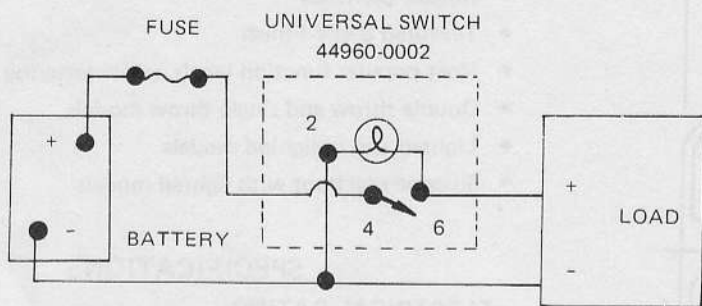

INSTALLATION

1. Use panel as a template.
2. Make a rough mounting hole 7/8" x 1 1/2" (22 mm x 38 mm) in mounting surface.
3. Mark hole centers for two mounting screws (6-32 x 3/8" Phil-Pan Hd self-tapping screws).
4. Fill groove on back of mounting plate with sealing compound (use a non drying type).

WIRING

Ring terminal connections should be used exclusively. Match wire gauge to requirement of load and length of circuit.

BILGE PUMP	SEARCHLIGHT
BILGE BLOWER	LIVWELL PUMP
GALLEY PUMP	CLUTCH PUMP
SHOWER PUMP	HOLDING TANK PUMP