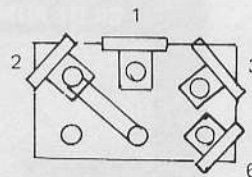

BILGE PUMP LIGHTED SWITCH
44960-0000