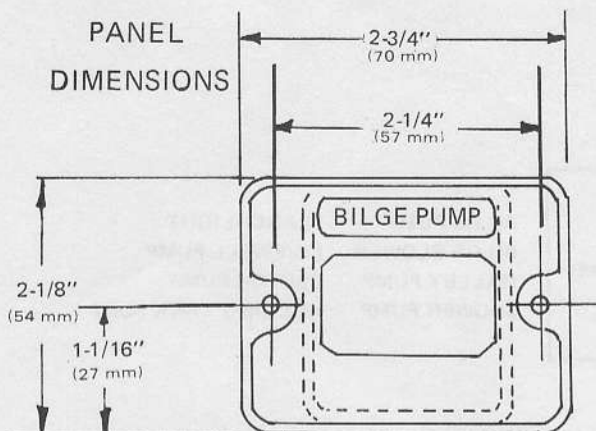

- Rocker Switches
- Textured Black Finish
- Most popular function labels, white lettering
- Double throw and single throw models
- Lighted and unlighted models
- Silicone seal boot with lighted models

SPECIFICATIONS

ELECTRICAL RATING:

Lighted Models: 15 AMPS @ 12 VDC

Unlighted Models: 15 AMPS @ 6-32 VDC

10 AMPS @ 115 VAC

Switches #44960-0000 and 0001 are Bilge pump switches and the panel is preprinted BILGE PUMP.

Switches #44960-0002 and 0003 are universal ON-OFF switches and the panel is blank. Self-adhesive labels are included with the most common switch functions listed.

Labels included with switch Nos. 44960-0002, 44960-0003 BILGE BLOWER GALLEY PUMP, SHOWER PUMP, SEARCHLIGHT, LIVEWELL PUMP, CLUTCH PUMP and HOLDING TANK PUMP.

SWITCH MODELS	CIRCUIT	LIGHT MODE
44960-0000	SPDT	On, Off, Auto. Lighted
44960-0001	SPDT	On, Off, Auto. Unlighted
44960-0002	SPST	Off, On, Lighted
44960-0003	SPST	Off, On, Unlighted