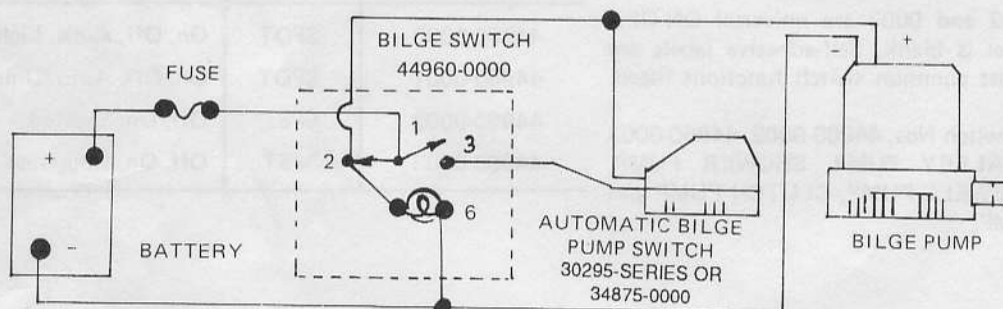

INSTALLATION

1. Use panel as a template.
2. Make a rough mounting hole 7/8" x 1 1/2" (22 mm x 38 mm) in mounting surface.
3. Mark hole centers for two mounting screws (6-32 x 3/8" Phil-Pan Hd self-tapping screws).
4. Fill groove on back of mounting plate with sealing compound (use a non drying type).

WIRING

Ring terminal connections should be used exclusively. Match wire gauge to requirement of load and length of circuit.

BILGE PUMP	SEARCHLIGHT
BILGE BLOWER	LIVWELL PUMP
GALLEY PUMP	CLUTCH PUMP
SHOWER PUMP	HOLDING TANK PUMP

UNIVERSAL LIGHTED SWITCH
44960-0002

BILGE PUMP LIGHTED SWITCH
44960-0000

THE PRODUCTS DESCRIBED HEREIN ARE SUBJECT TO THE JABSCO® ONE YEAR LIMITED WARRANTY, WHICH IS AVAILABLE FOR YOUR INSPECTION UPON REQUEST.