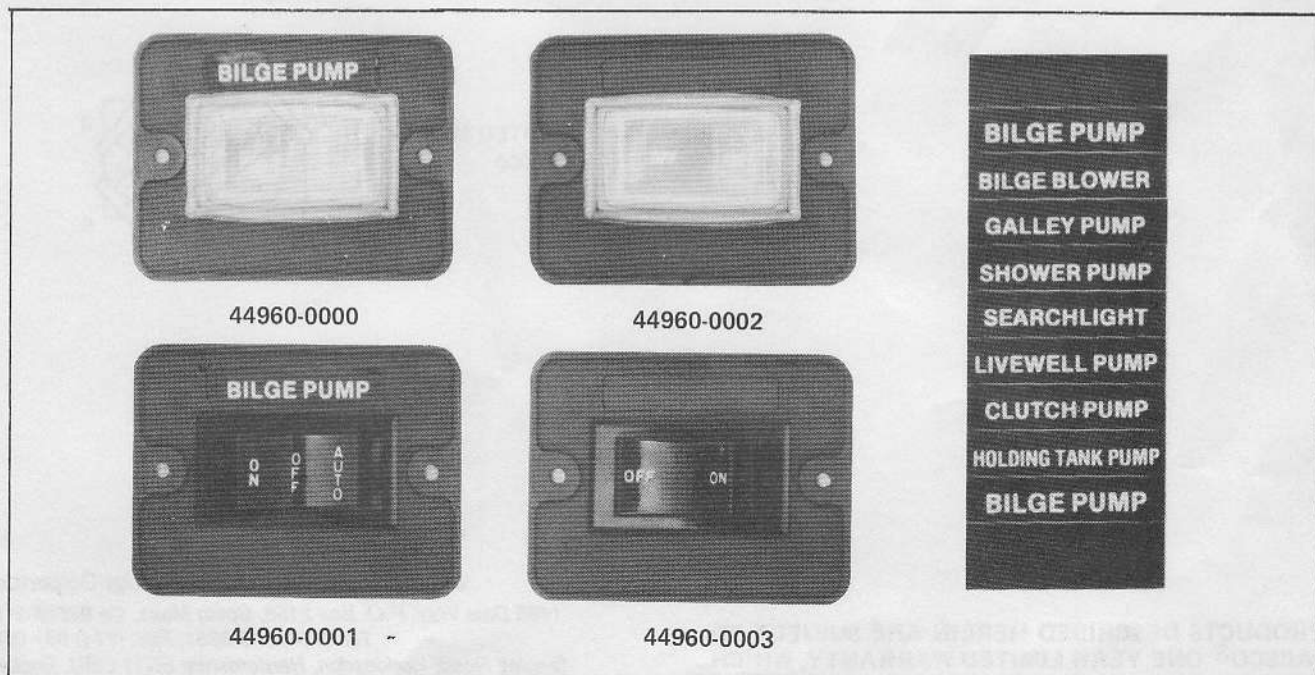

- BILGE PUMP
- BILGE BLOWER
- GALLEY PUMP
- SHOWER PUMP
- SEARCHLIGHT
- LIVEWELL PUMP
- CLUTCH PUMP
- HOLDING TANK PUMP
- BILGE PUMP