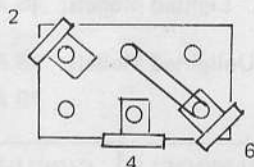

INSTALLATION

1. Use panel as a template.
2. Make a rough mounting hole 7/8" x 1 1/2" (22 mm x 38 mm) in mounting surface.
3. Mark hole centers for two mounting screws (6-32 x 3/8" Phil-Pan Hd self-tapping screws).
4. Fill groove on back of mounting plate with sealing compound (use a non drying type).

WIRING

Ring terminal connections should be used exclusively. Match wire gauge to requirement of load and length of circuit.

BILGE PUMP	SEARCHLIGHT
BILGE BLOWER	LIVWELL PUMP
GALLEY PUMP	CLUTCH PUMP
SHOWER PUMP	HOLDING TANK PUMP