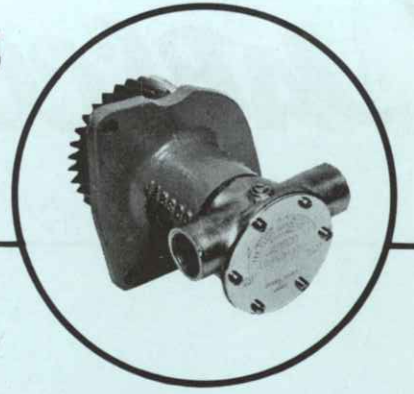

### PUMP HEAD

Pump Head

Key	Description	Qty	Model 21140-200	Model 21140-204	Model 21140-2101	Model 21140-2201
1	Endcover Blank	1	3993	3993	3393	3993
2	Cam	1	934	3255	934	934
3	Cam Screw	1	SP1004-09	SP1004-11	SP1004-09	SP1004-09
4	Body	1	10329-200	10329-200	10329-200	10329-200
5	Retaining Ring	1	SP1700-62	SP1700-62	SP1700-62	SP1700-62
6	Seal Assy.	1	22617-0010	22617-0010	22617-0010	22617-0010
7	Seal Seat		See Note			
8	Seal Cup		See Note			
9	End Cover Screw	6	SP1003-09	SP1003-09	SP1003-09	SP1003-09
10	Gasket	1	890	3101	890	890
11	Spline Seal	1	4345	4345	4345	4345
12	Impeller	1	920-0001	920-0001	920-0001	920-0001
13	Wearplate	1	4156	4156	4156	4156
14	Bearing Housing see below		"Bearing Housing"			
15	Gear	1	11084	11084	—	23146-0001
16	Washer	1	11085	11085	—	SP1608-01
17	Nut	1	11086	11086	—	SP1085-10

Note: Key '7' Seal Seat, key '8' Seal Cup are part of Seal Assy. 22617-0010

*10959 22540-201  
22330-201  
10959-0001*

### BEARING HOUSING

Bearing Housing

Key	Description	Qty	Part Number	Model 21140-204	Model 21140-2101	Model 21140-2201
1	Shaft	1	10957-01	10957-01	22927-0010	22927-0010
2	Bearing Housing	1	10959	10959	10959-0001	10959-0001
3	Slinger	1	3286	3286	3286	3286
4	Seal	1	SP2701-21	SP2701-21	SP2701-21	SP2701-21
5	Bearing	2	SP2601-39	SP2601-39	SP2600-01	SP2600-01
6	Retaining Ring	1	SP1700-248	SP1700-248	SP1700-250	SP1700-250
7	Key	1	SP1401-10	SP1401-10	SP1402-0171	SP1402-0171
8	Bolt	1	SP1095-09	SP1095-09	SP1095-09	SP1095-09
9	Washer	1	SP1602-06	SP1602-06	SP1602-06	SP1602-06
10	Nut	1	SP1105-03	SP1105-03	SP1105-03	SP1105-03
11	Bearing Spacer	1	9998	9998	22958-0000	22958-0000
12	Sleeve	1	10958	10958	—	—

### Service Kits

Model 21140-200, 21140-2101, 21140-2201 (SK229)

Model 21140-204 (SK229-04)

Containing seal, impeller, endcover screws, gasket.