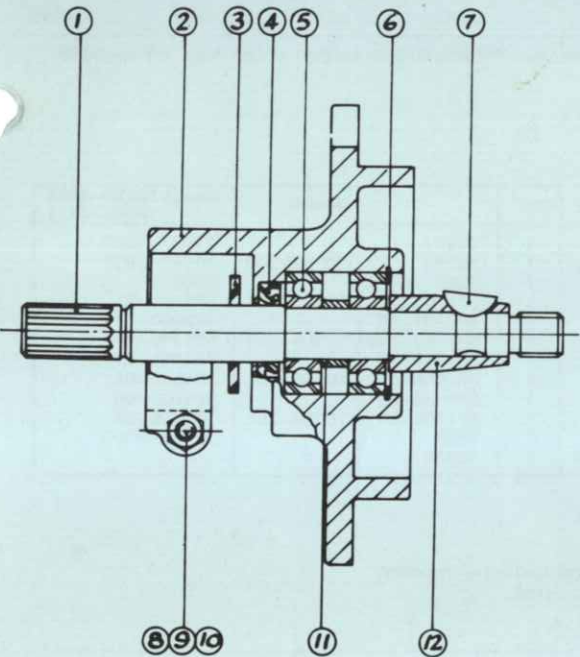

BEARING HOUSING

Bearing Housing

Key	Description	Qty	Part Number	Model 21140-204	Model 21140-2101	Model 21140-2201
1	Shaft	1	10957-01	10957-01	22927-0010	22927-0010
2	Bearing Housing	1	10959	10959	10959-0001	10959-0001
3	Slinger	1	3286	3286	3286	3286
4	Seal	1	SP2701-21	SP2701-21	SP2701-21	SP2701-21
5	Bearing	2	SP2601-39	SP2601-39	SP2600-01	SP2600-01
6	Retaining Ring	1	SP1700-248	SP1700-248	SP1700-250	SP1700-250
7	Key	1	SP1401-10	SP1401-10	SP1402-0171	SP1402-0171
8	Bolt	1	SP1095-09	SP1095-09	SP1095-09	SP1095-09
9	Washer	1	SP1602-06	SP1602-06	SP1602-06	SP1602-06
10	Nut	1	SP1105-03	SP1105-03	SP1105-03	SP1105-03
11	Bearing Spacer	1	9998	9998	22958-0000	22958-0000
12	Sleeve	1	10958	10958	—	—

Service Kits

Model 21140-200, 21140-2101, 21140-2201 (SK229)

Model 21140-204 (SK229-04)

Containing seal, impeller, endcover screws, gasket.