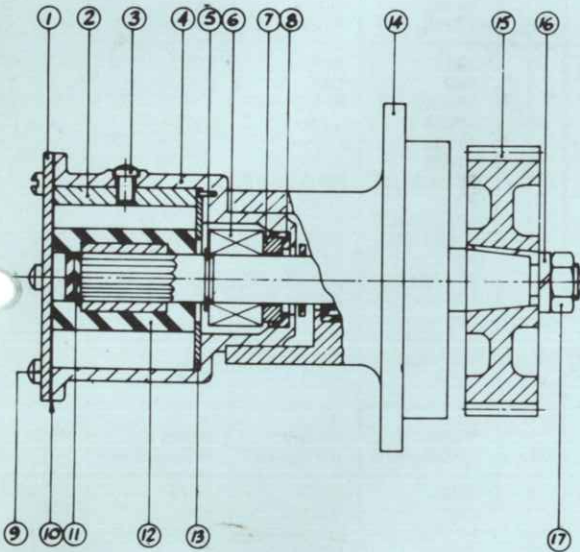

### PUMP HEAD

Pump Head

Key	Description	Qty	Model 21140-200	Model 21140-204	Model 21140-2101	Model 21140-2201
1	Endcover Blank	1	3993	3993	3393	3993
2	Cam	1	934	3255	934	934
3	Cam Screw	1	SP1004-09	SP1004-11	SP1004-09	SP1004-09
4	Body	1	10329-200	10329-200	10329-200	10329-200
5	Retaining Ring	1	SP1700-62	SP1700-62	SP1700-62	SP1700-62
6	Seal Assy.	1	22617-0010	22617-0010	22617-0010	22617-0010
7	Seal Seat		See Note			
8	Seal Cup		See Note			
9	End Cover Screw	6	SP1003-09	SP1003-09	SP1003-09	SP1003-09
10	Gasket	1	890	3101	890	890
11	Spline Seal	1	4345	4345	4345	4345
12	Impeller	1	920-0001	920-0001	920-0001	920-0001
13	Wearplate	1	4156	4156	4156	4156
14	Bearing Housing see below		"Bearing Housing"			
15	Gear	1	11084	11084	—	23146-0001
16	Washer	1	11085	11085	—	SP1608-01
17	Nut	1	11086	11086	—	SP1085-10

Note: Key '7' Seal Seat, key '8' Seal Cup are part of Seal Assy. 22617-0010

*10959 22540-201  
22330-201  
10959-0001*