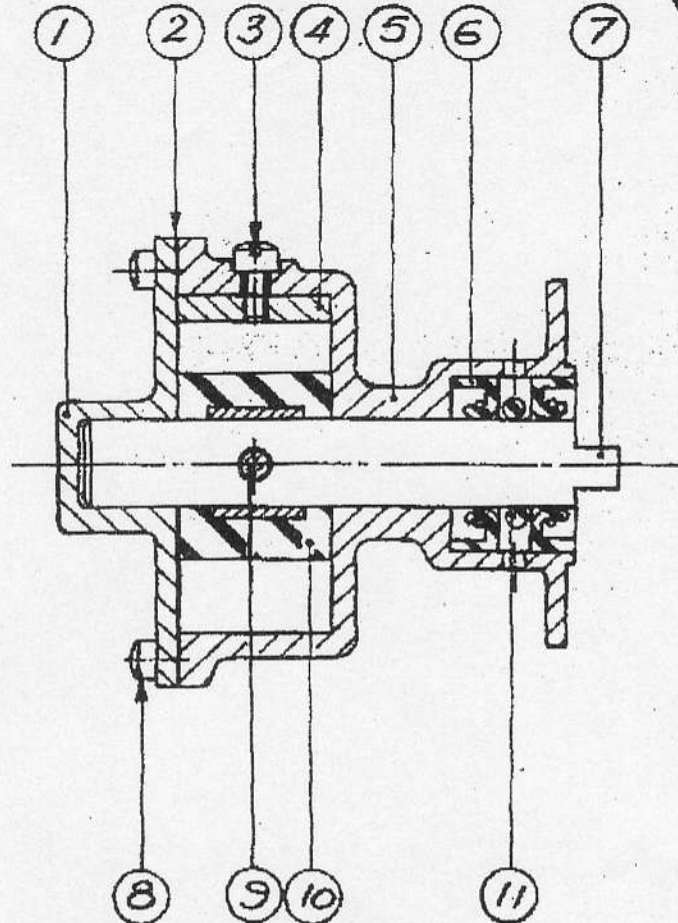

JABSCO® MARINE PUMPS

Series 11000

PART NUMBER

Key	Description	Qty	Model 11000	Model 11000-01
1	Endcover	1	11005	11005-01
2	Gasket	1	9408	9408
3	Cam Screw	1	SP1002-01	SP1002-09
4	Cam	1	2441	2907
5	Body	1	11004	11004
6	Seal	1	SP2701-04	SP2701-04
7	Shaft	1	11007	11007
8	Screw	6	SP1002-09	SP1002-09
9	Drive Pin	1	SP1010-06	SP1010-06
10	Impeller	1	673-0001	673-0001
11	'O' Ring	1	SP2000-23	SP2000-23

Service Kit for both models SK211-01 containing gasket, seal, impeller, end cover screws.

ITT JABSCO LIMITED
 BINGLEY ROAD, HODDESON, HERTFORDSHIRE
 TELEPHONE: HODDESON (0992) 467191