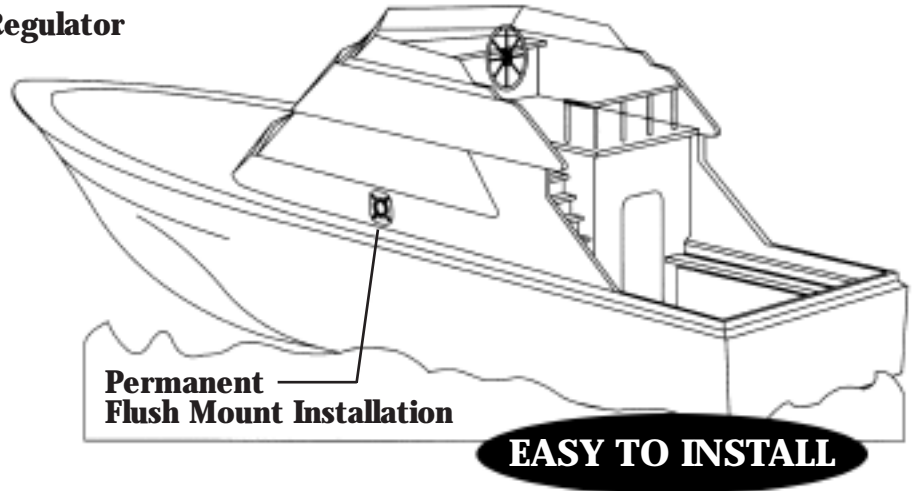

FLUSH MOUNT MODEL 44411-SERIES

Permanent City Water Pressure Regulator and City Water Entry

FEATURES

- Flush mounts permanently in vessel super structure
- Easily replaces most original city water entries
- Automatic pressure regulation
- Built-in backflow preventer
- Easy cleaning strainer
- Dust cap