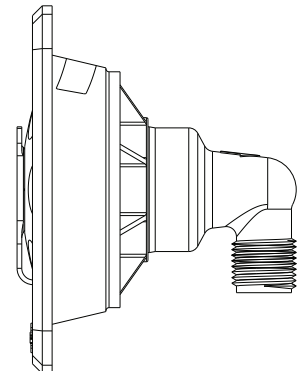

MODEL NUMBER:

- 44411-0045 In-line, white, 45 psi (3.1 bar)
  44411-1045 Flush mount, white 45 psi (3.1 bar)
  44411-2045 Flush mount, chrome 45 psi (3.1 bar)