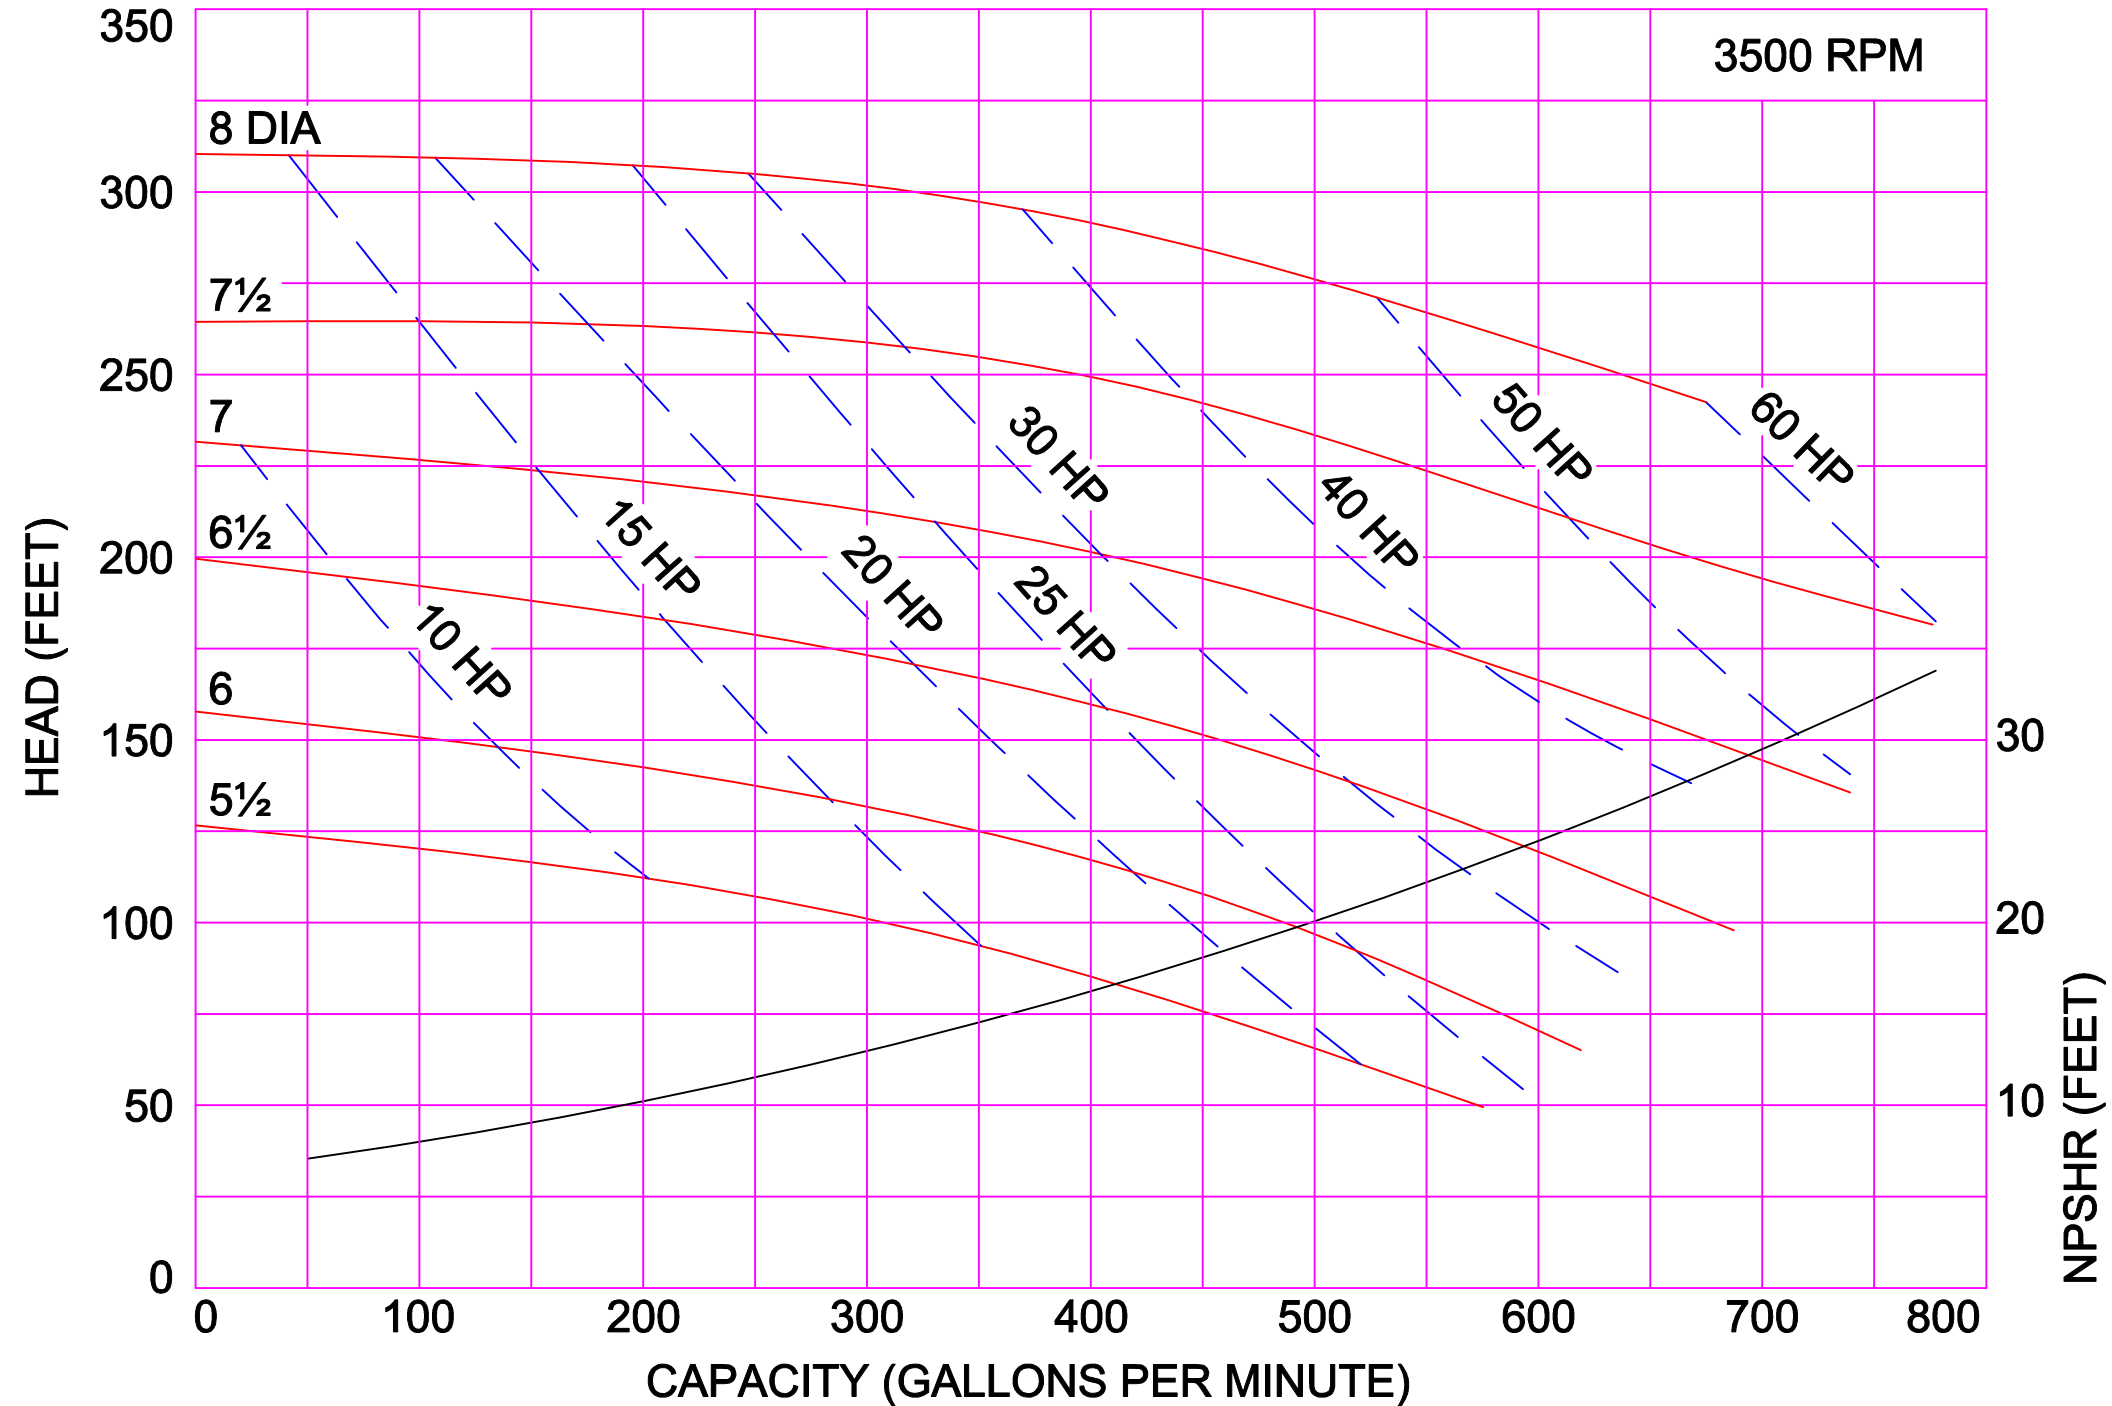

AMPCO PUMPS COMPANY, INC.
IC+ SERIES 328 4 x 2

3500 RPM