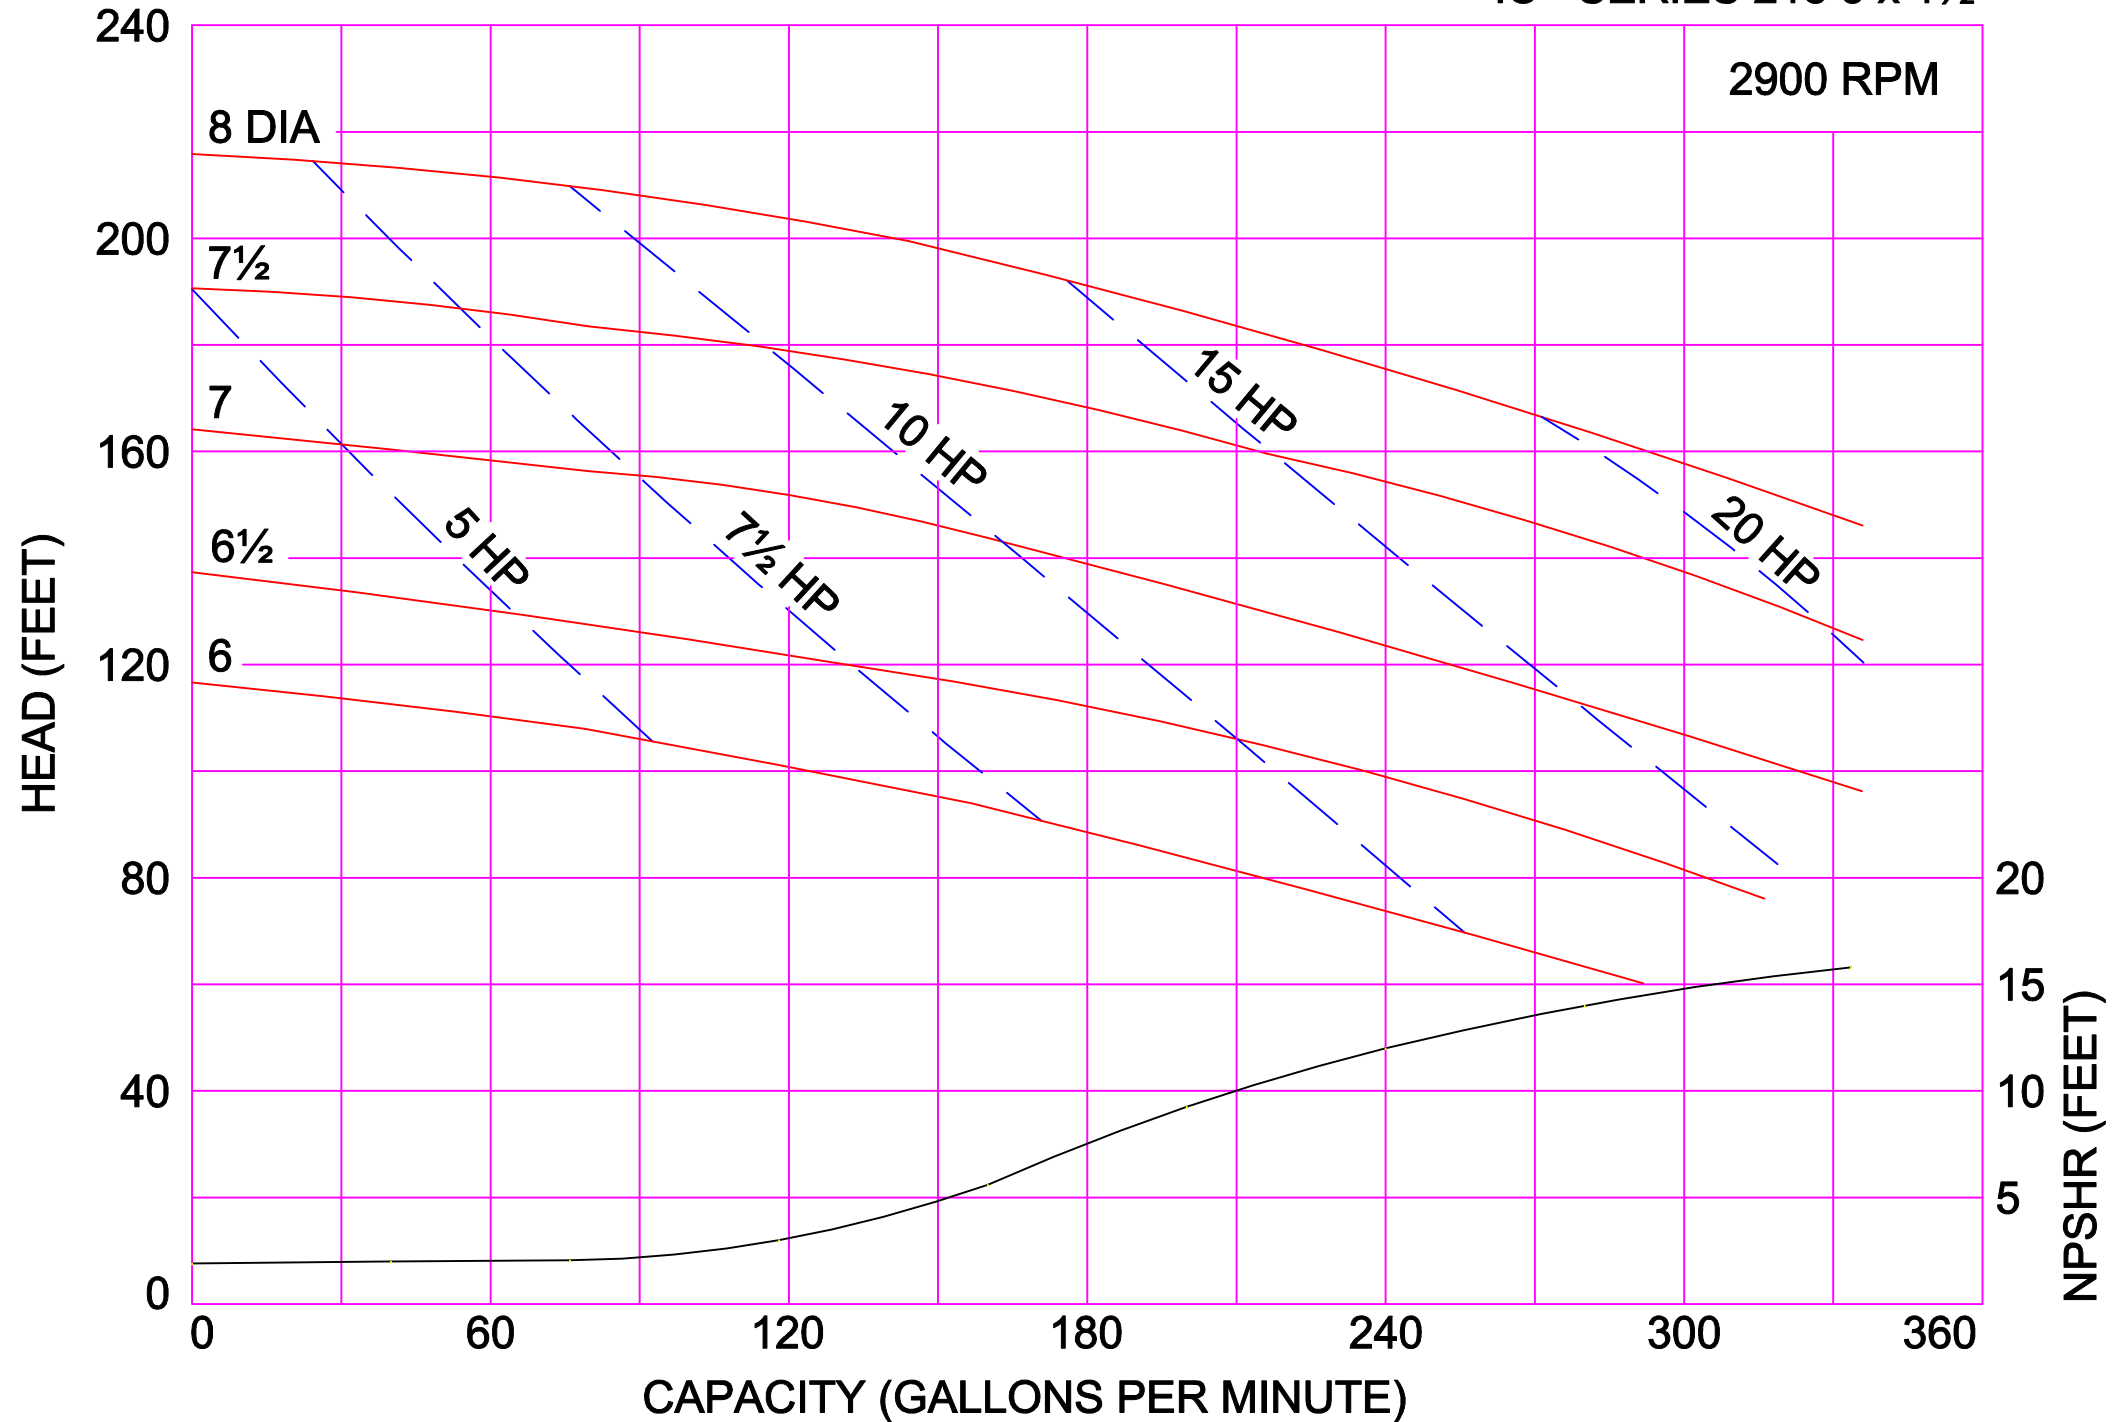

AMPCO PUMPS COMPANY, INC.
IC+ SERIES 216 2 x 1½

AMPCO PUMPS COMPANY, INC.
IC+ SERIES 216 2½ x 1½

2900 RPM

AMPCO PUMPS COMPANY, INC.
IC+ SERIES 218 2 x 1½

AMPCO PUMPS COMPANY, INC.
IC+ SERIES 218 3 x 1½

2900 RPM