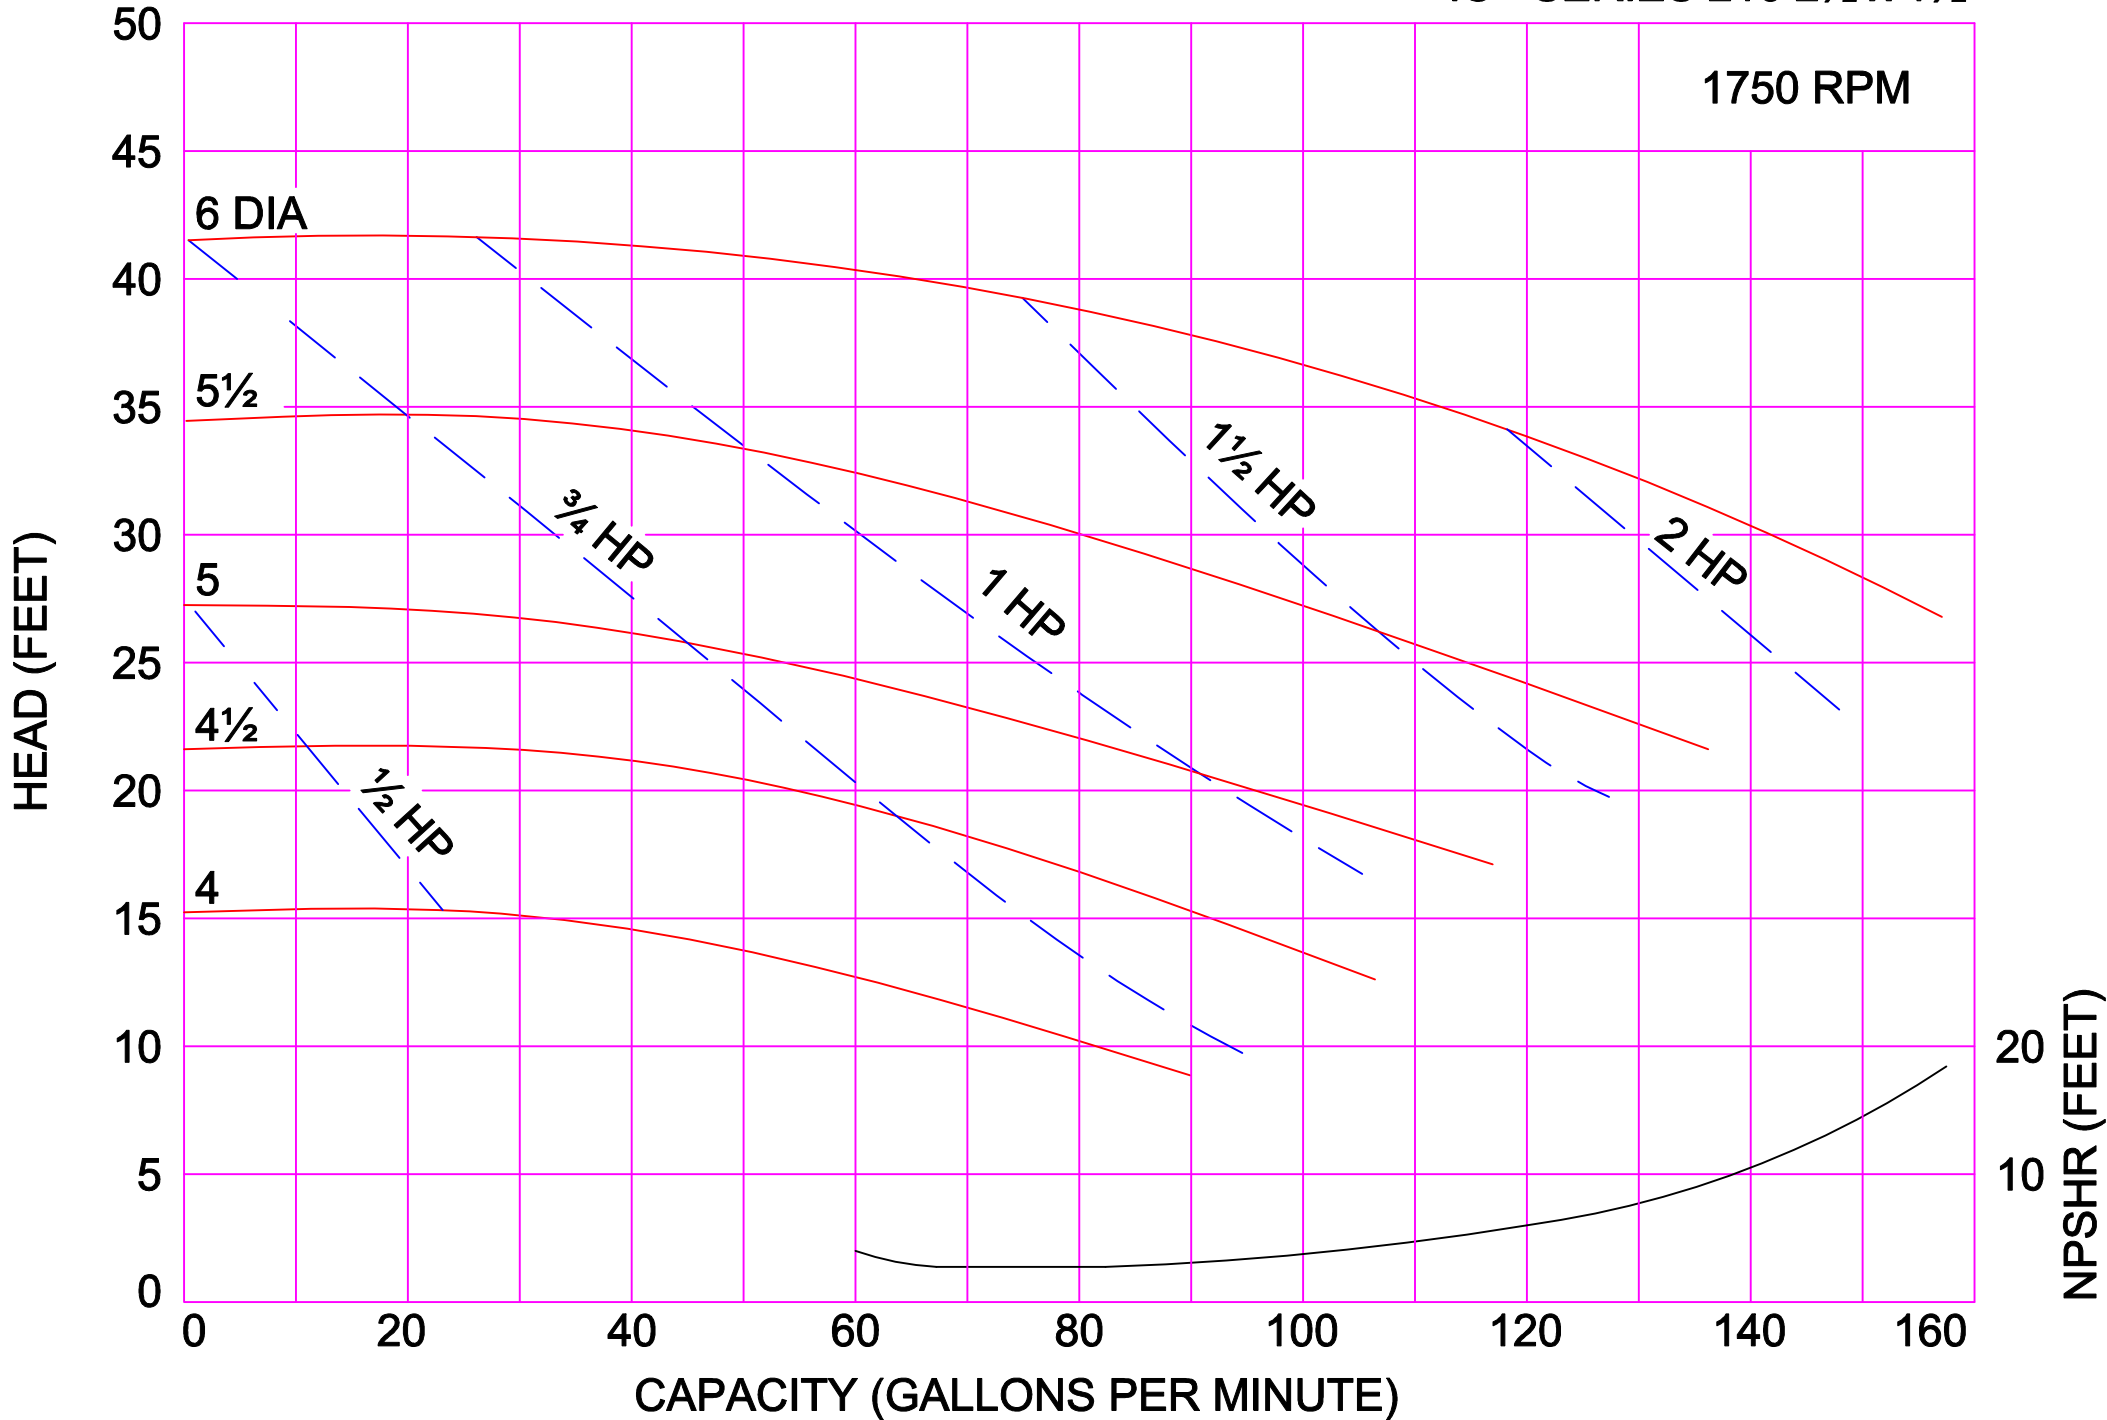

AMPCO PUMPS COMPANY, INC.
IC+ SERIES 216 2½ x 1½

1750 RPM