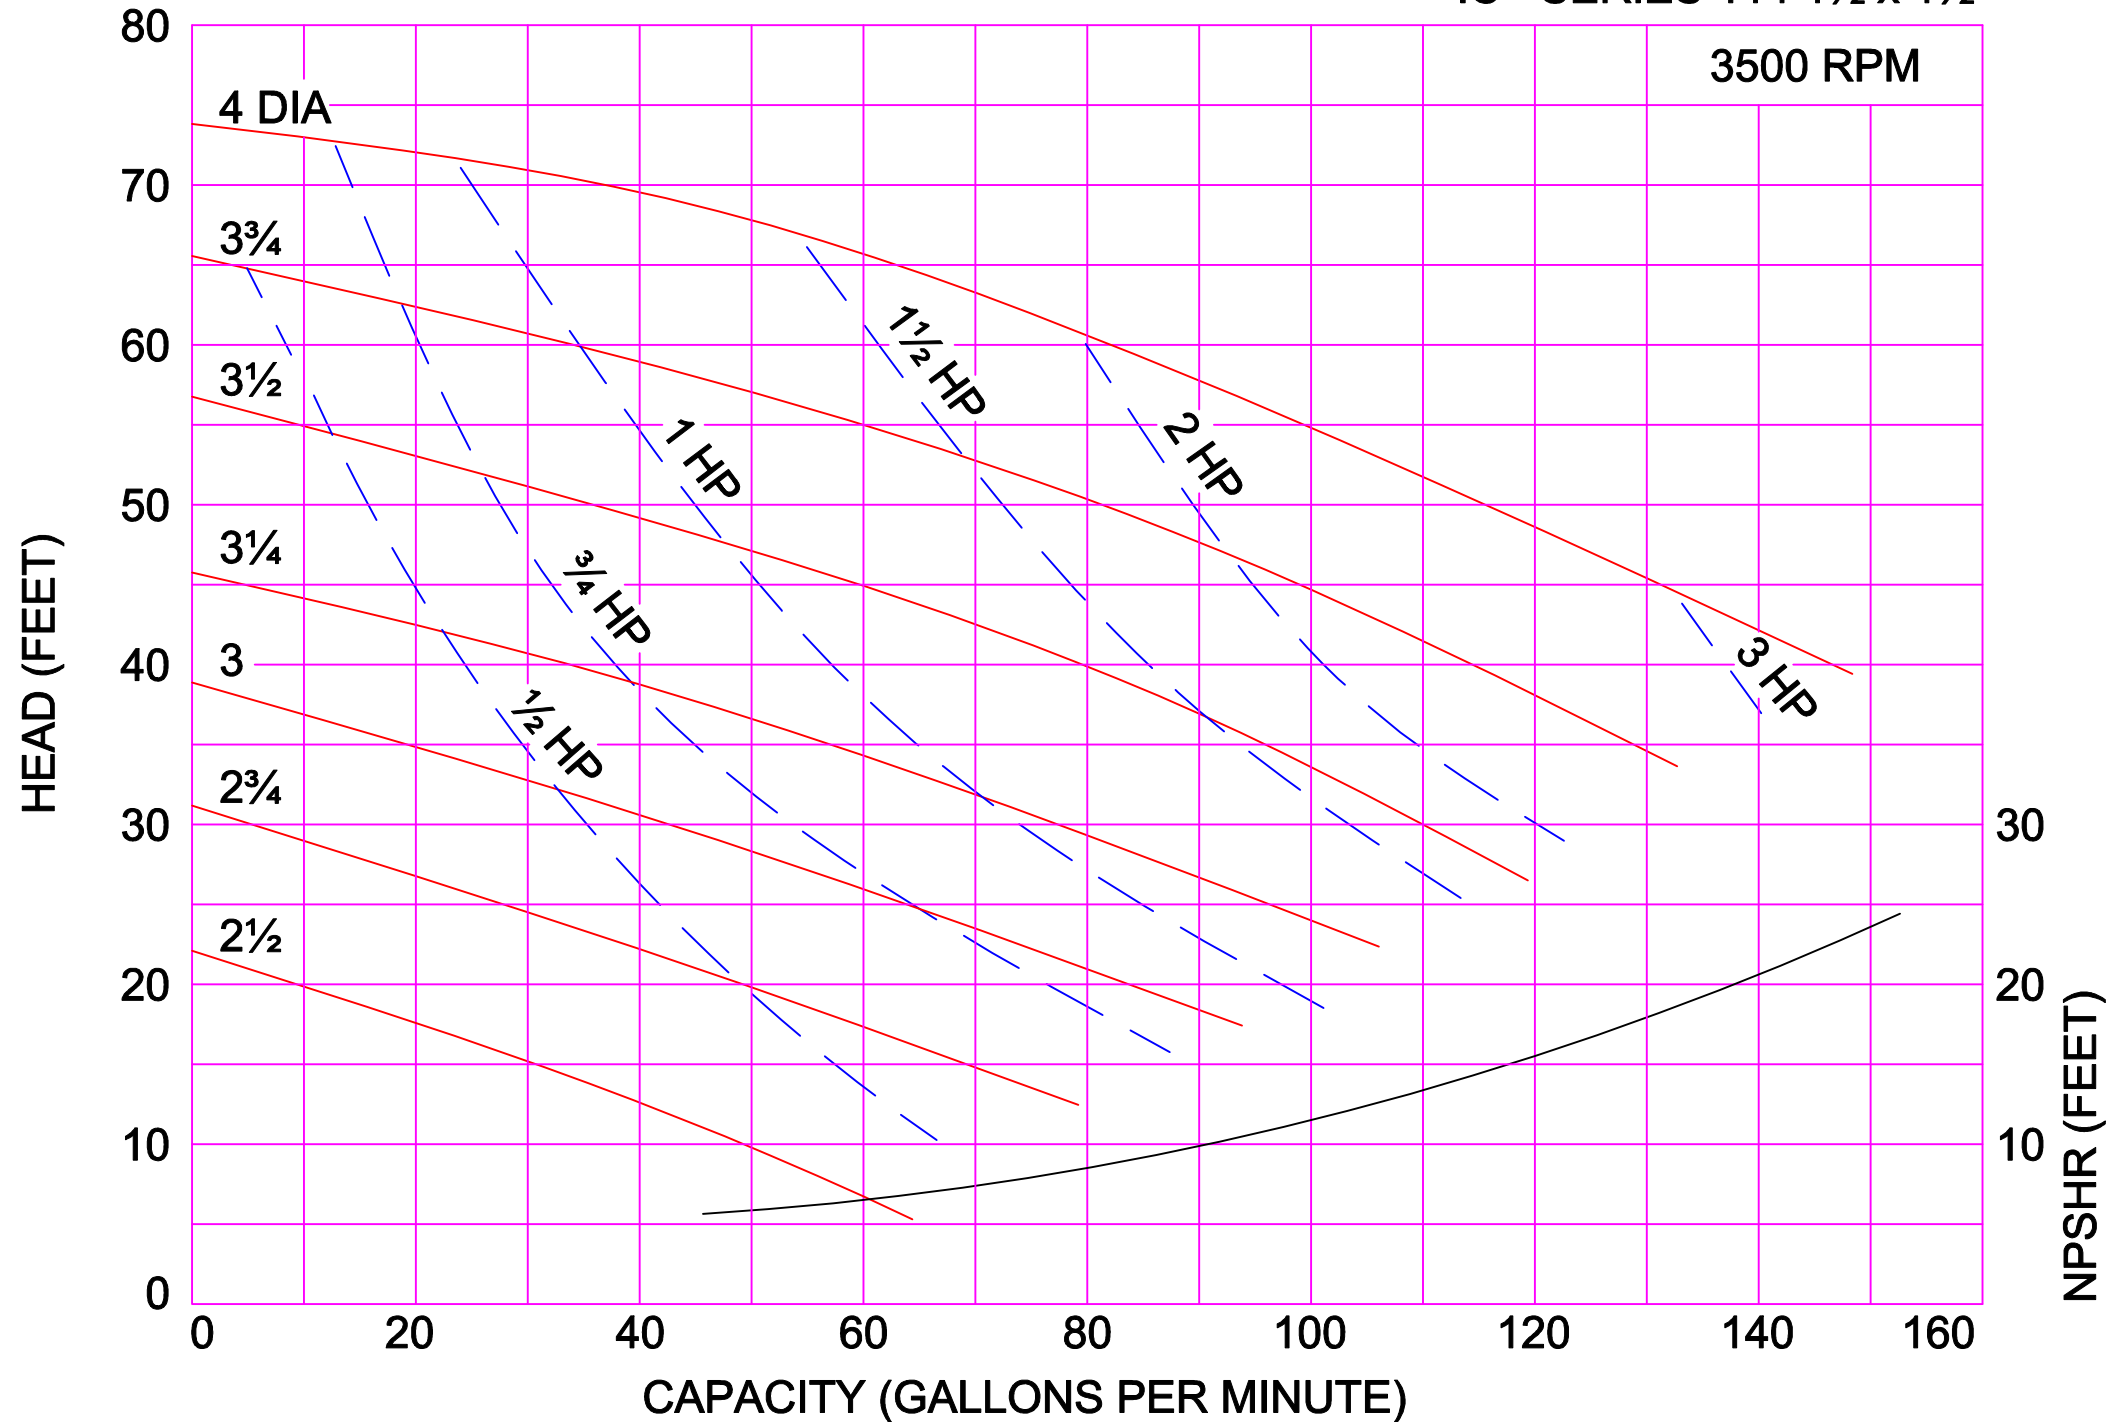

AMPCO PUMPS COMPANY, INC.
IC+ SERIES 114 1½ x 1½

3500 RPM

AMPCO PUMPS COMPANY, INC.
IC+ SERIES 114 2 x 1½

3500 RPM

AMPCO PUMPS COMPANY, INC.

IC+ SERIES 216 2 x 1½

3500 RPM

AMPCO PUMPS COMPANY, INC.
IC+ SERIES 216 2½ x 1½