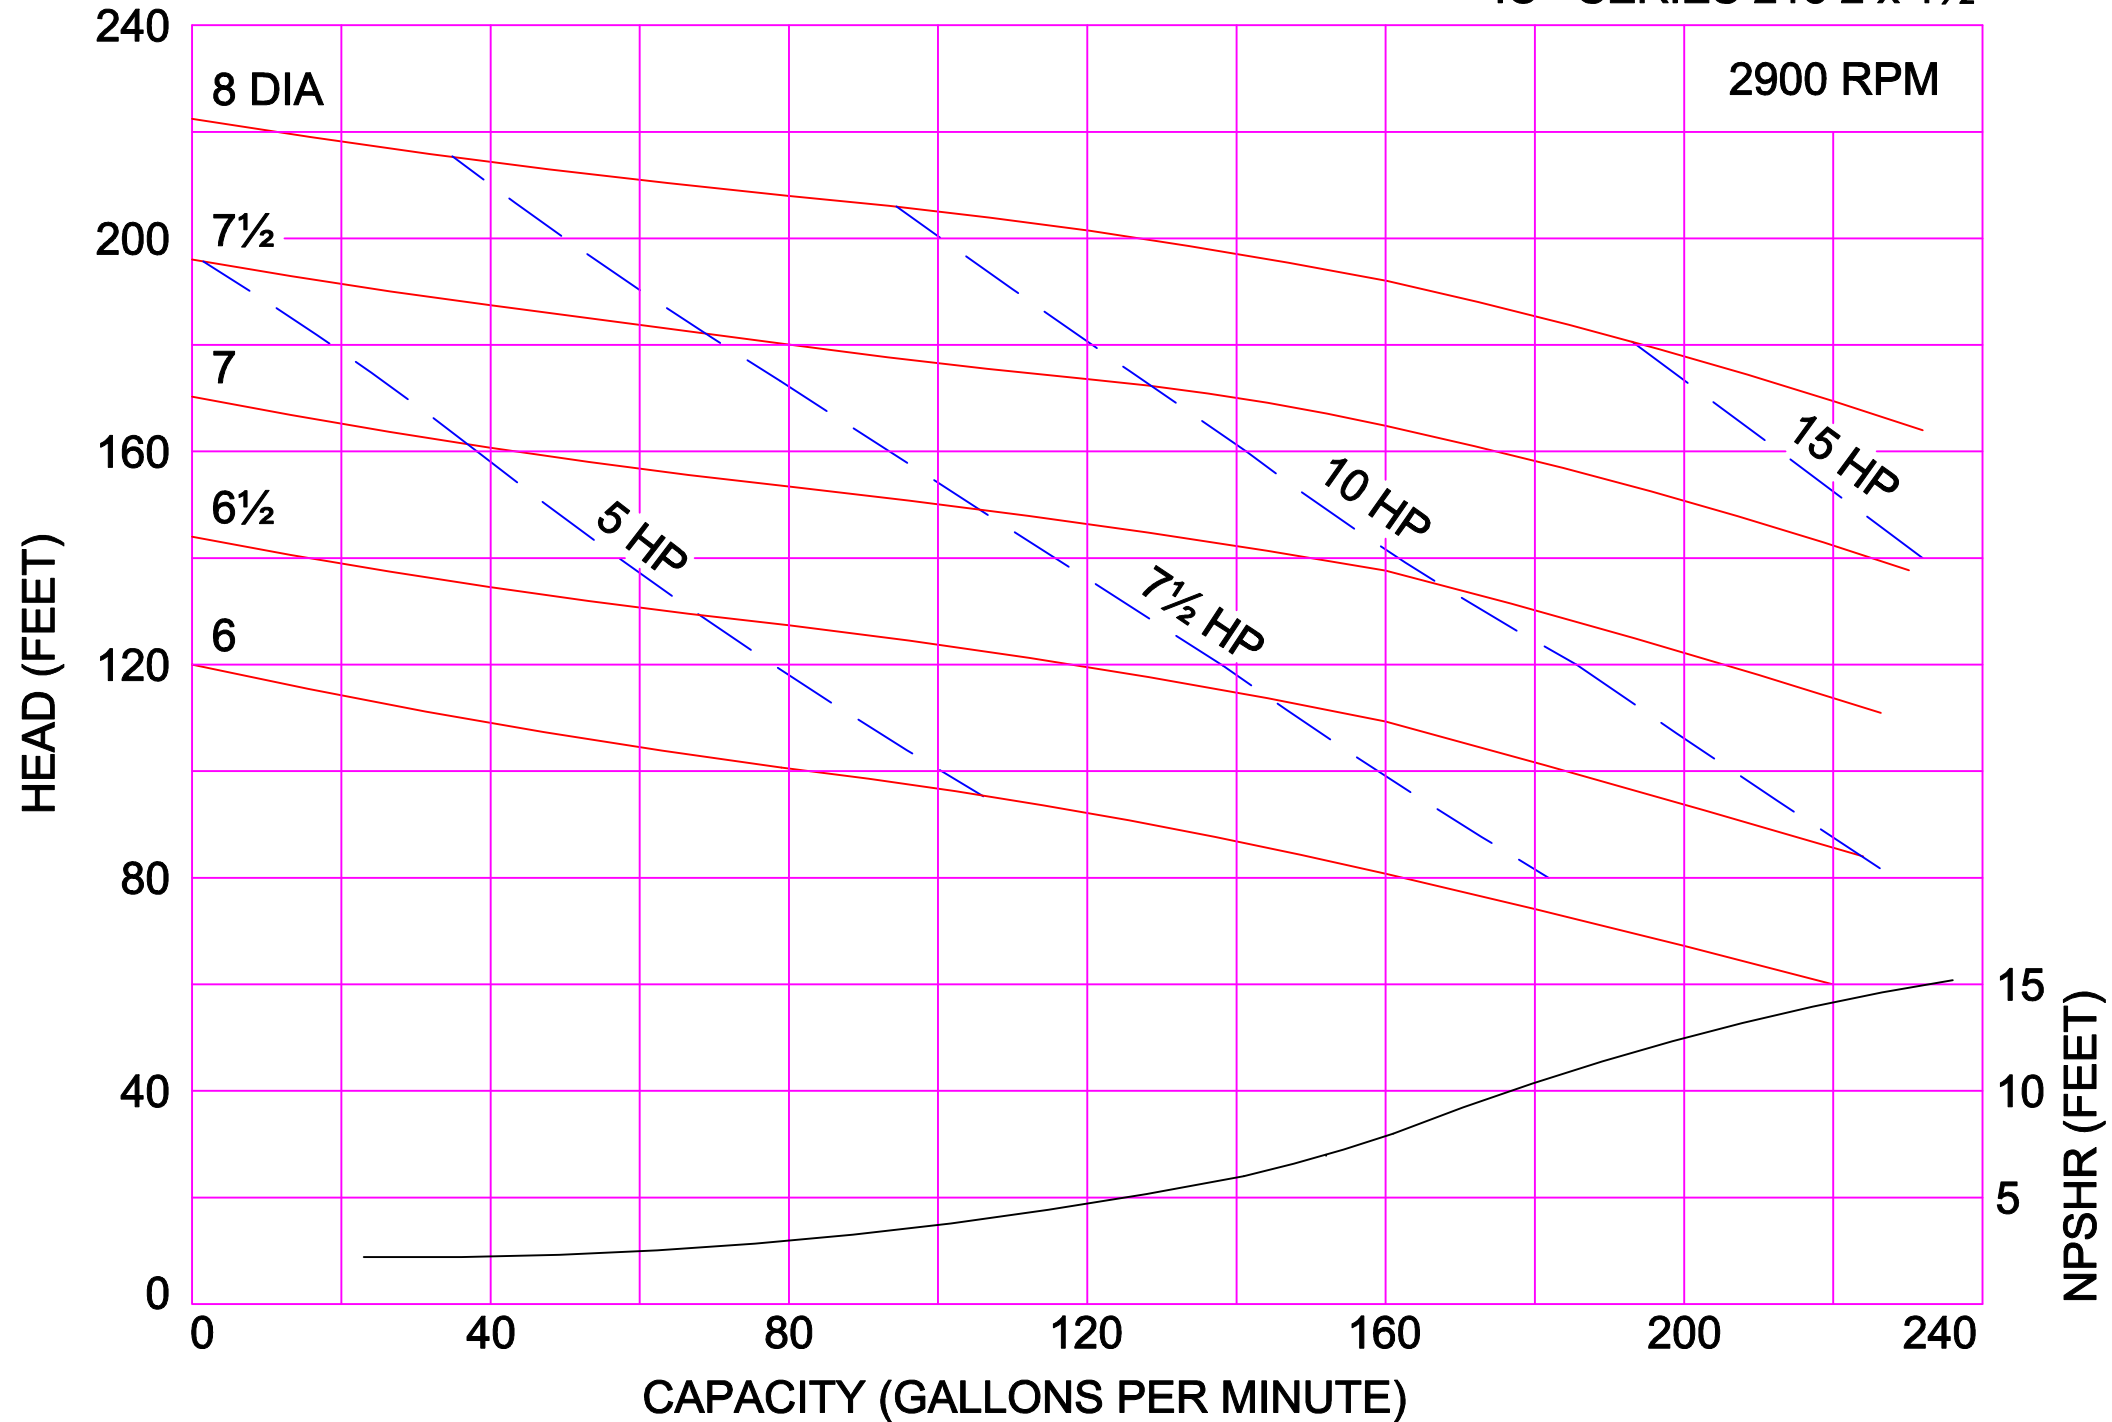

AMPCO PUMPS COMPANY, INC.
IC+ SERIES 216 2 x 1½

AMPCO PUMPS COMPANY, INC.
IC+ SERIES 216 2½ x 1½

2900 RPM

AMPCO PUMPS COMPANY, INC.
IC+ SERIES 218 2 x 1½

AMPCO PUMPS COMPANY, INC.
IC+ SERIES 218 3 x 1½

2900 RPM