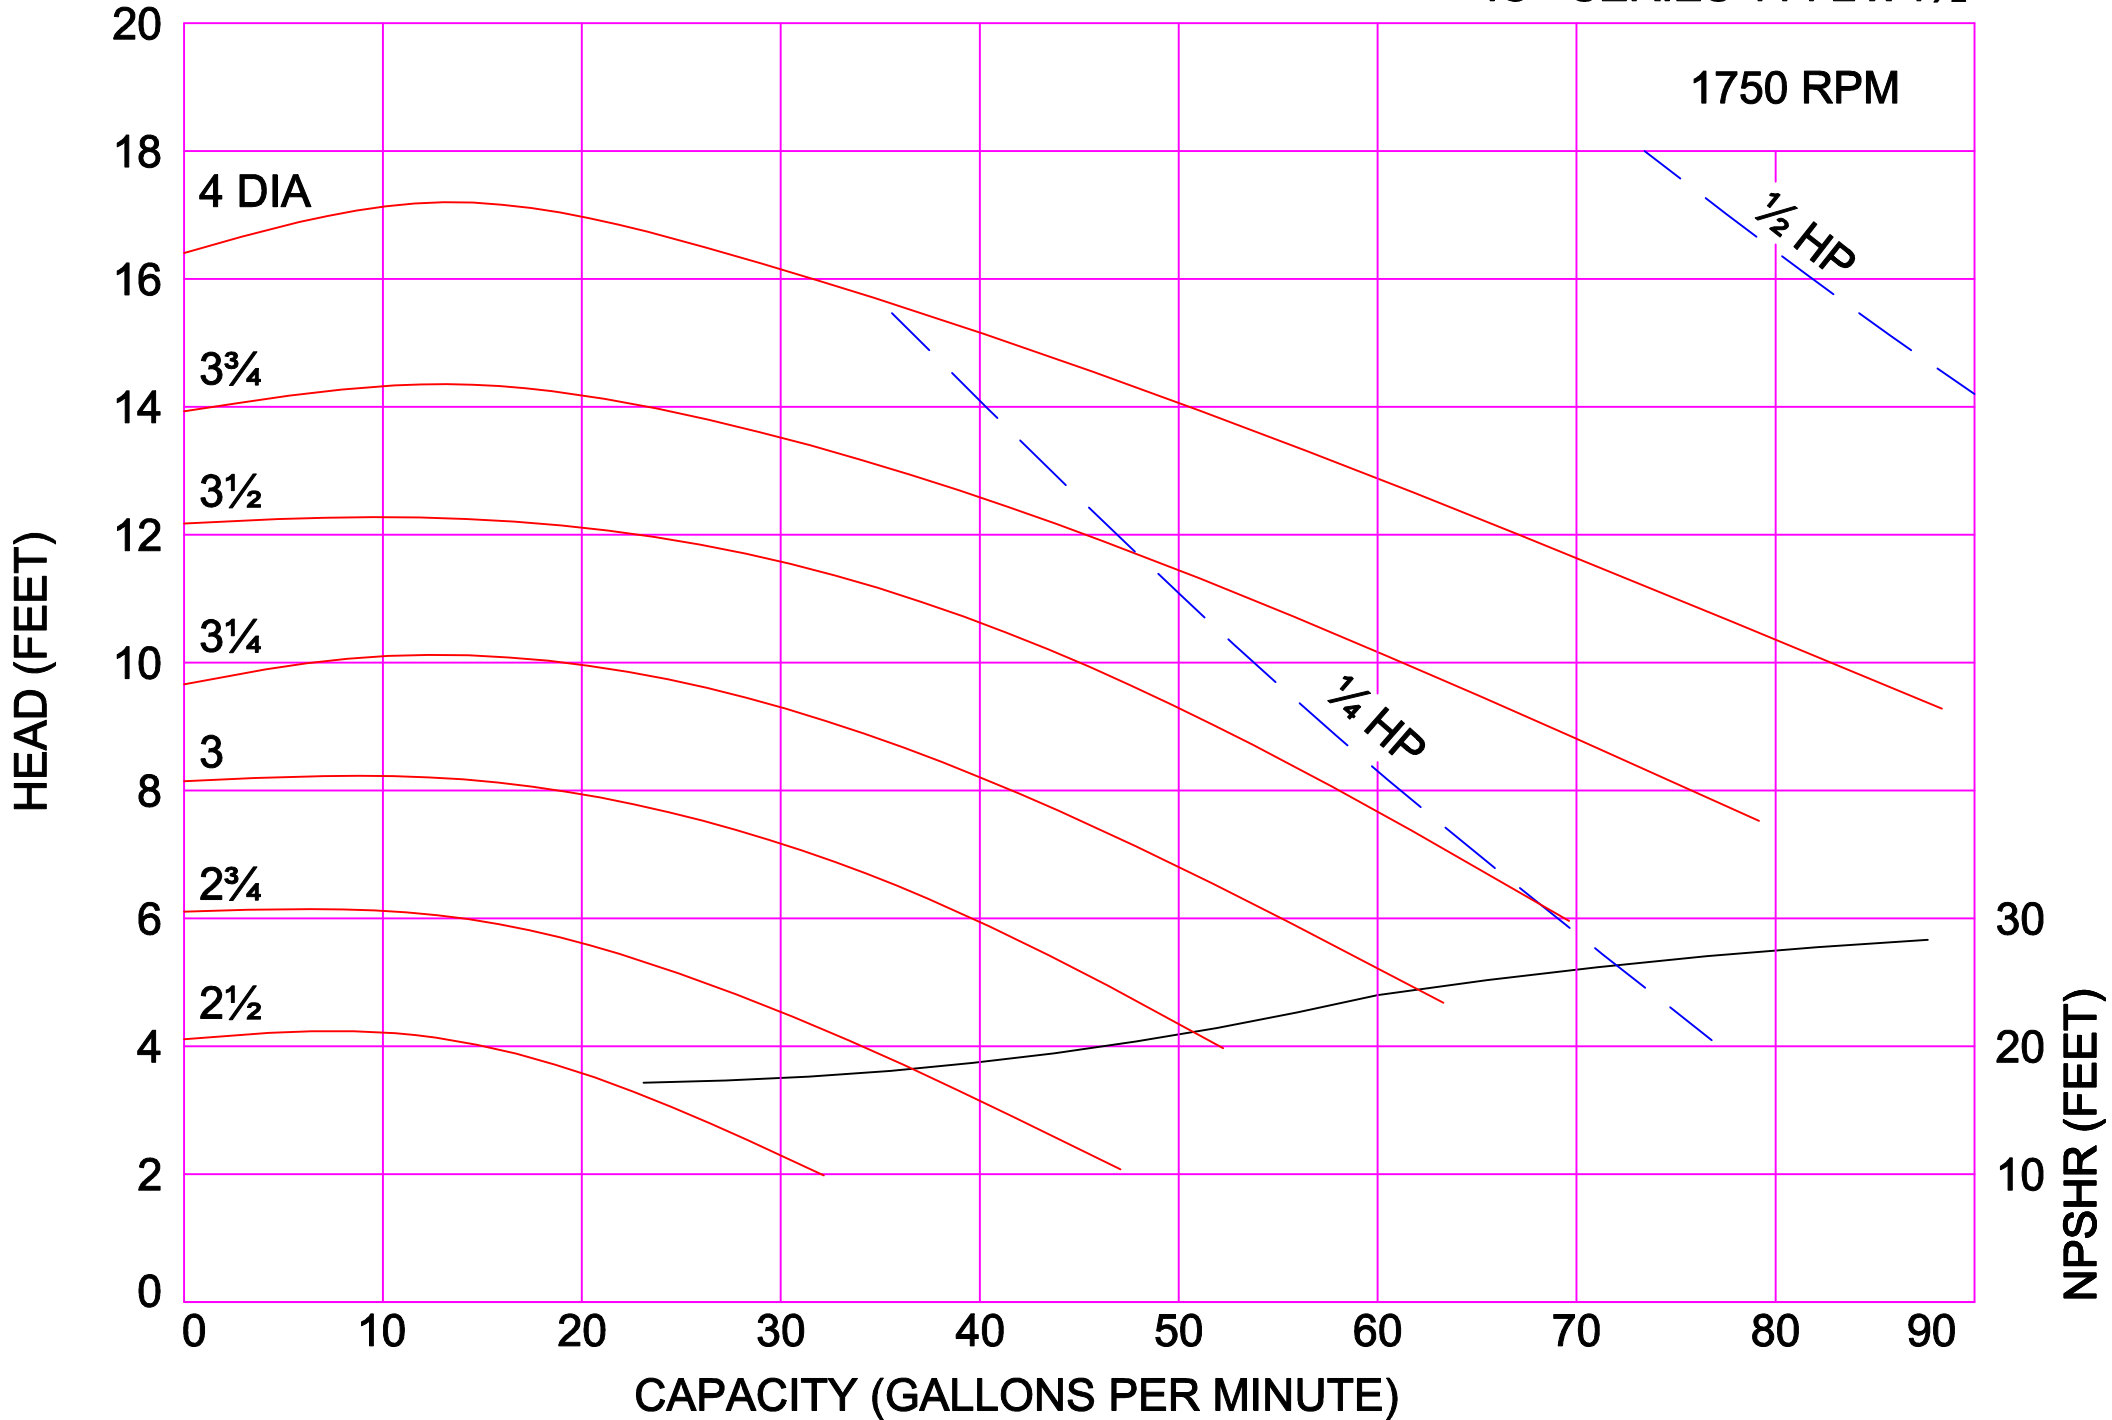

AMPCO PUMPS COMPANY, INC.
IC+ SERIES 114 2 x 1½