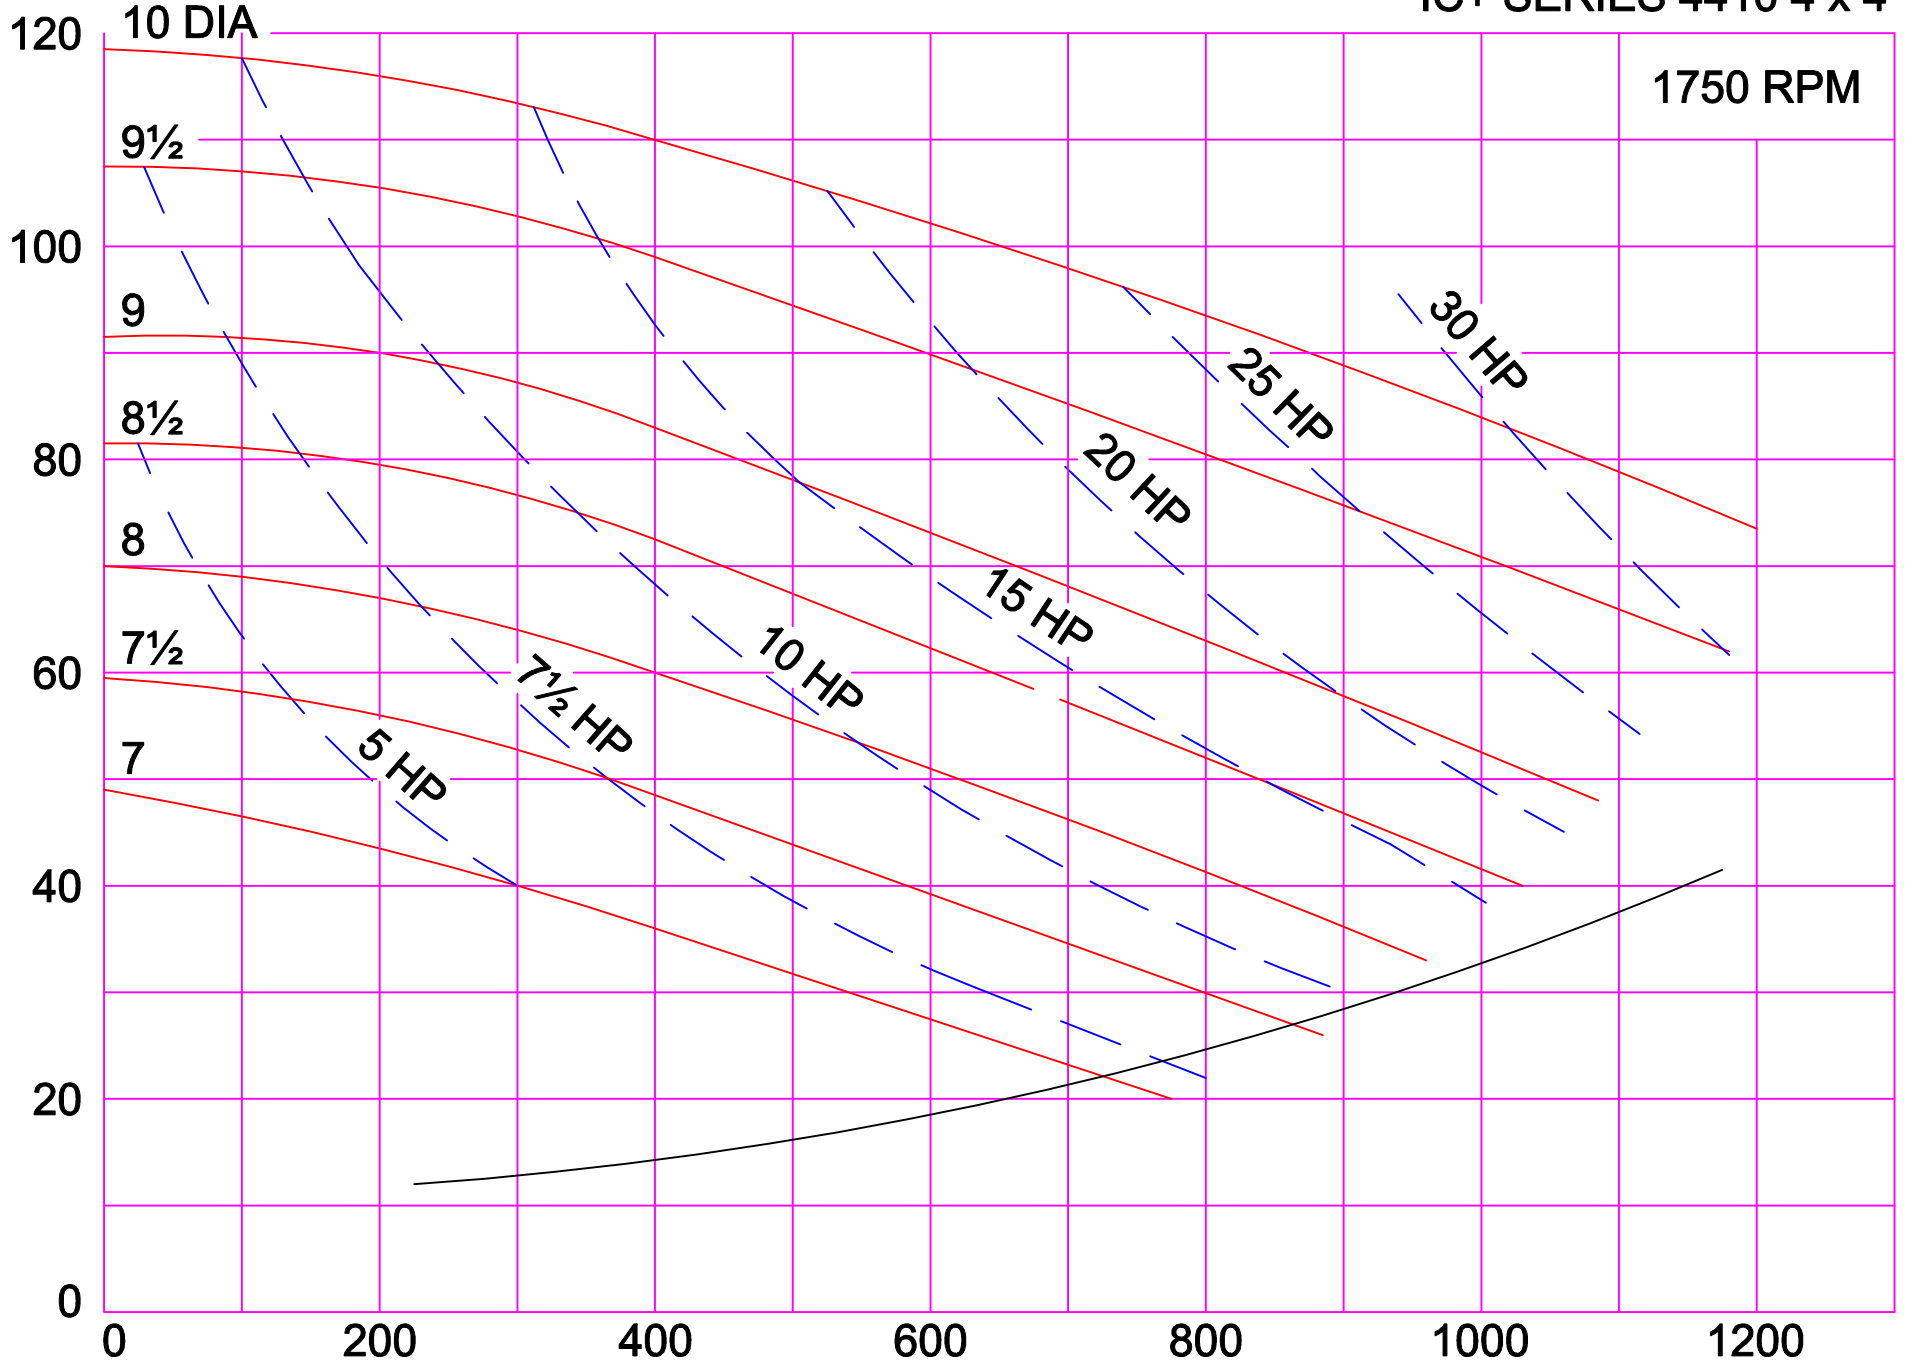

HEAD (FEET)

NPSHR (FEET)

CAPACITY (GALLONS PER MINUTE)

AMPCO PUMPS COMPANY, INC.

IC+ SERIES 4410 6 x 4

1750 RPM

AMPCO PUMPS COMPANY, INC.
IC+ SERIES 114 1½ x 1½

2900 RPM