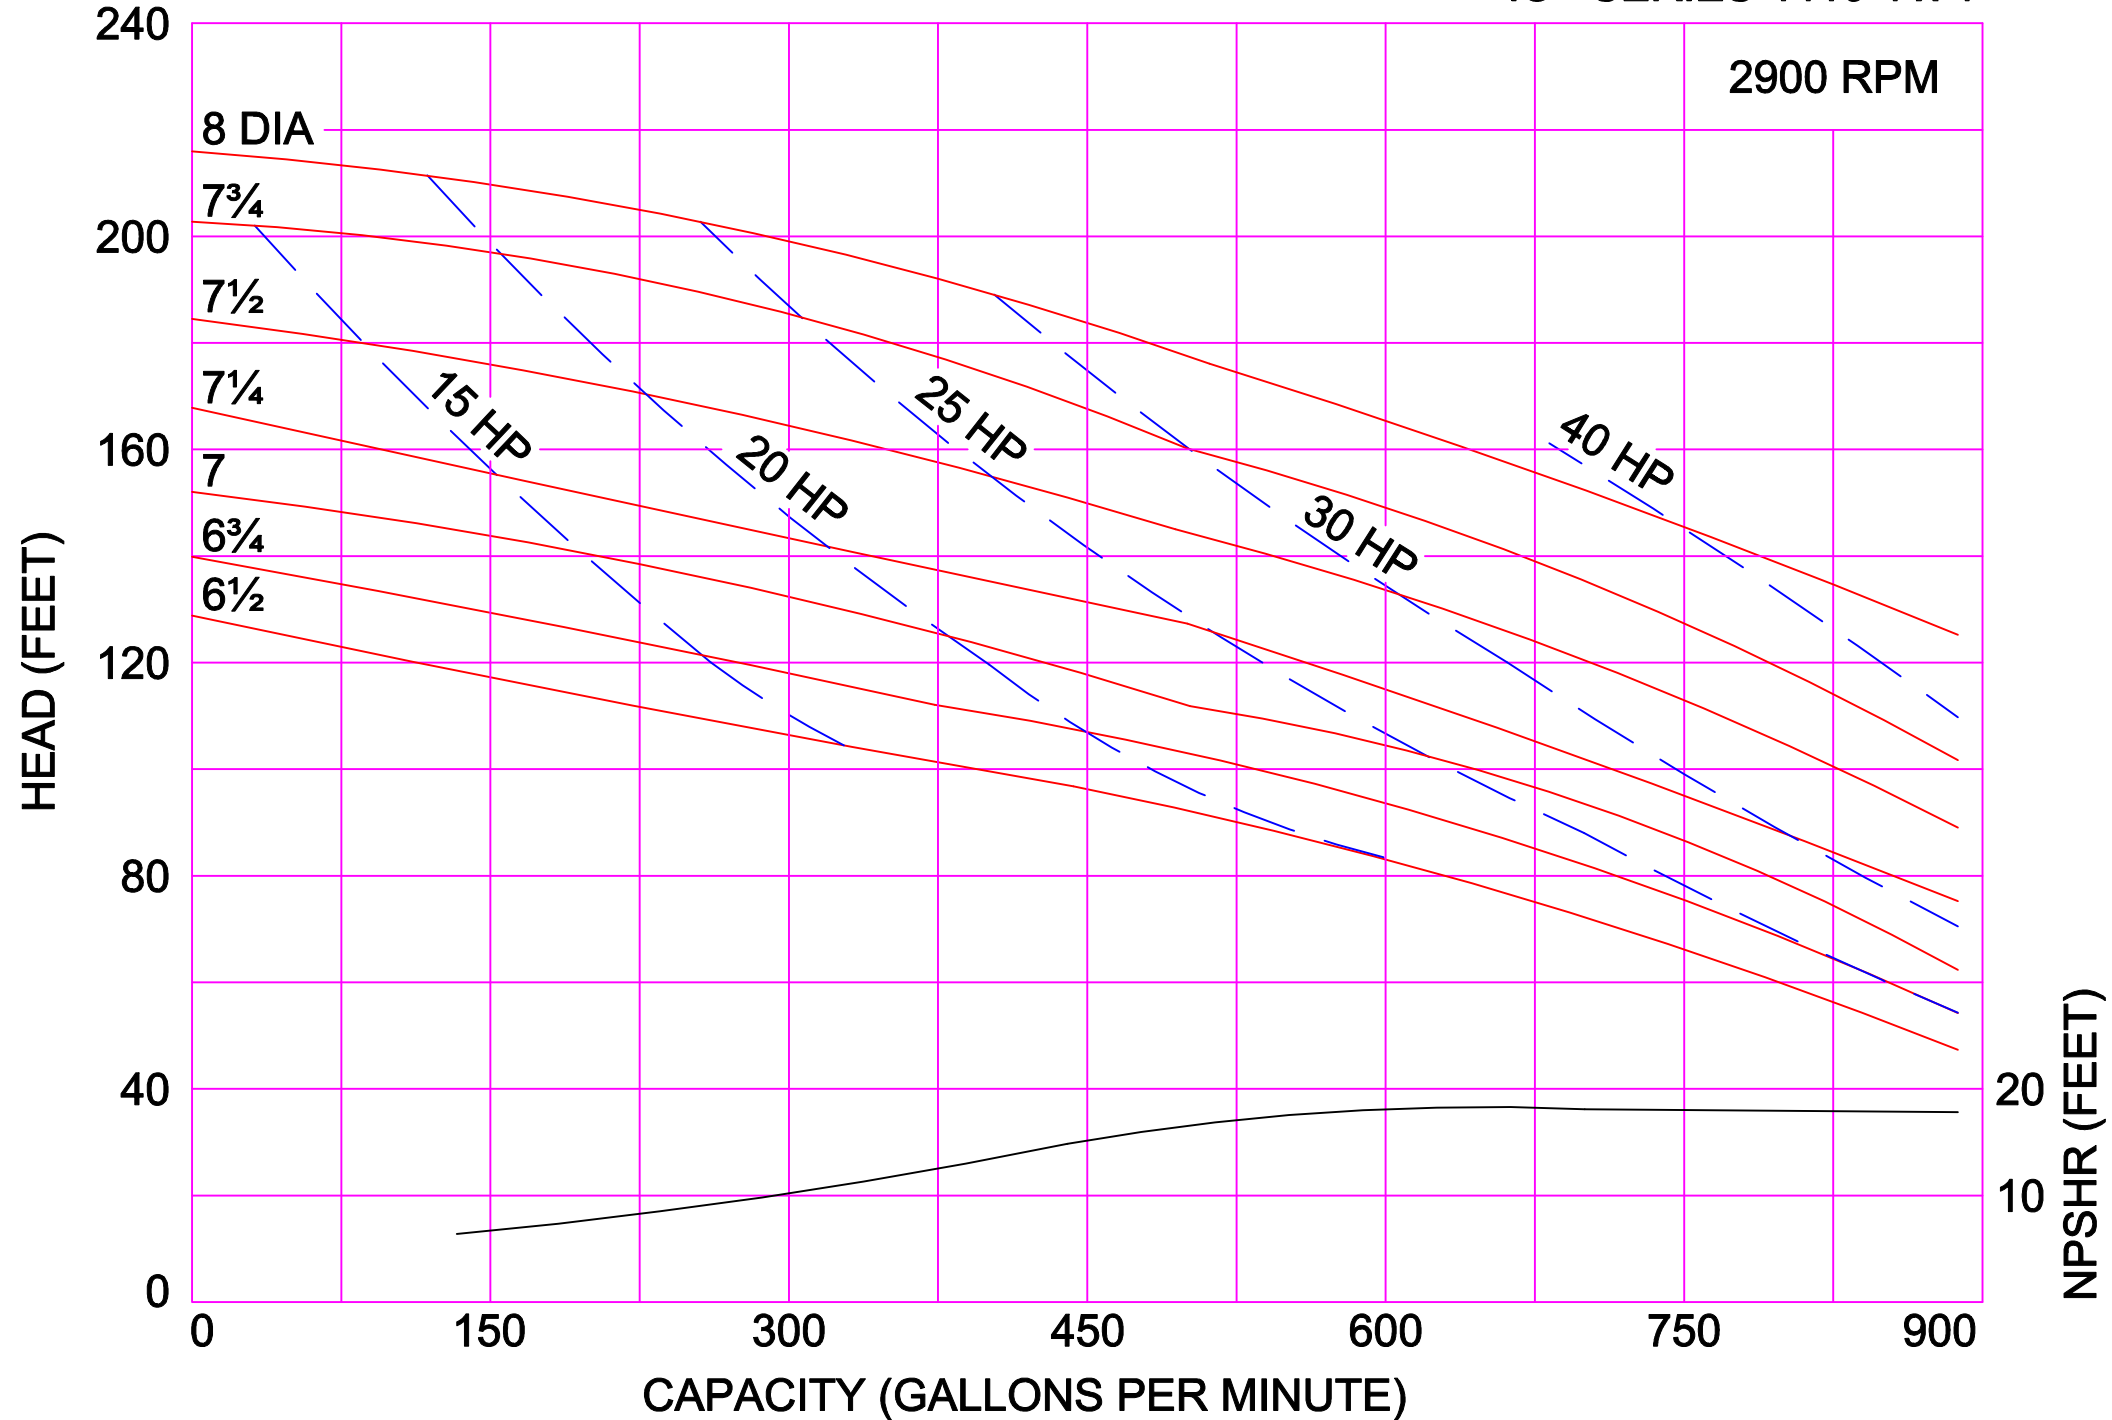

AMPCO PUMPS COMPANY, INC.
IC+ SERIES 328 3 x 2

AMPCO PUMPS COMPANY, INC.

IC+ SERIES 328 4 x 2

2900 RPM

AMPCO PUMPS COMPANY, INC.
IC+ SERIES 4410 4 x 4

2900 RPM

AMPCO PUMPS COMPANY, INC.
IC+ SERIES 4410 6 x 4