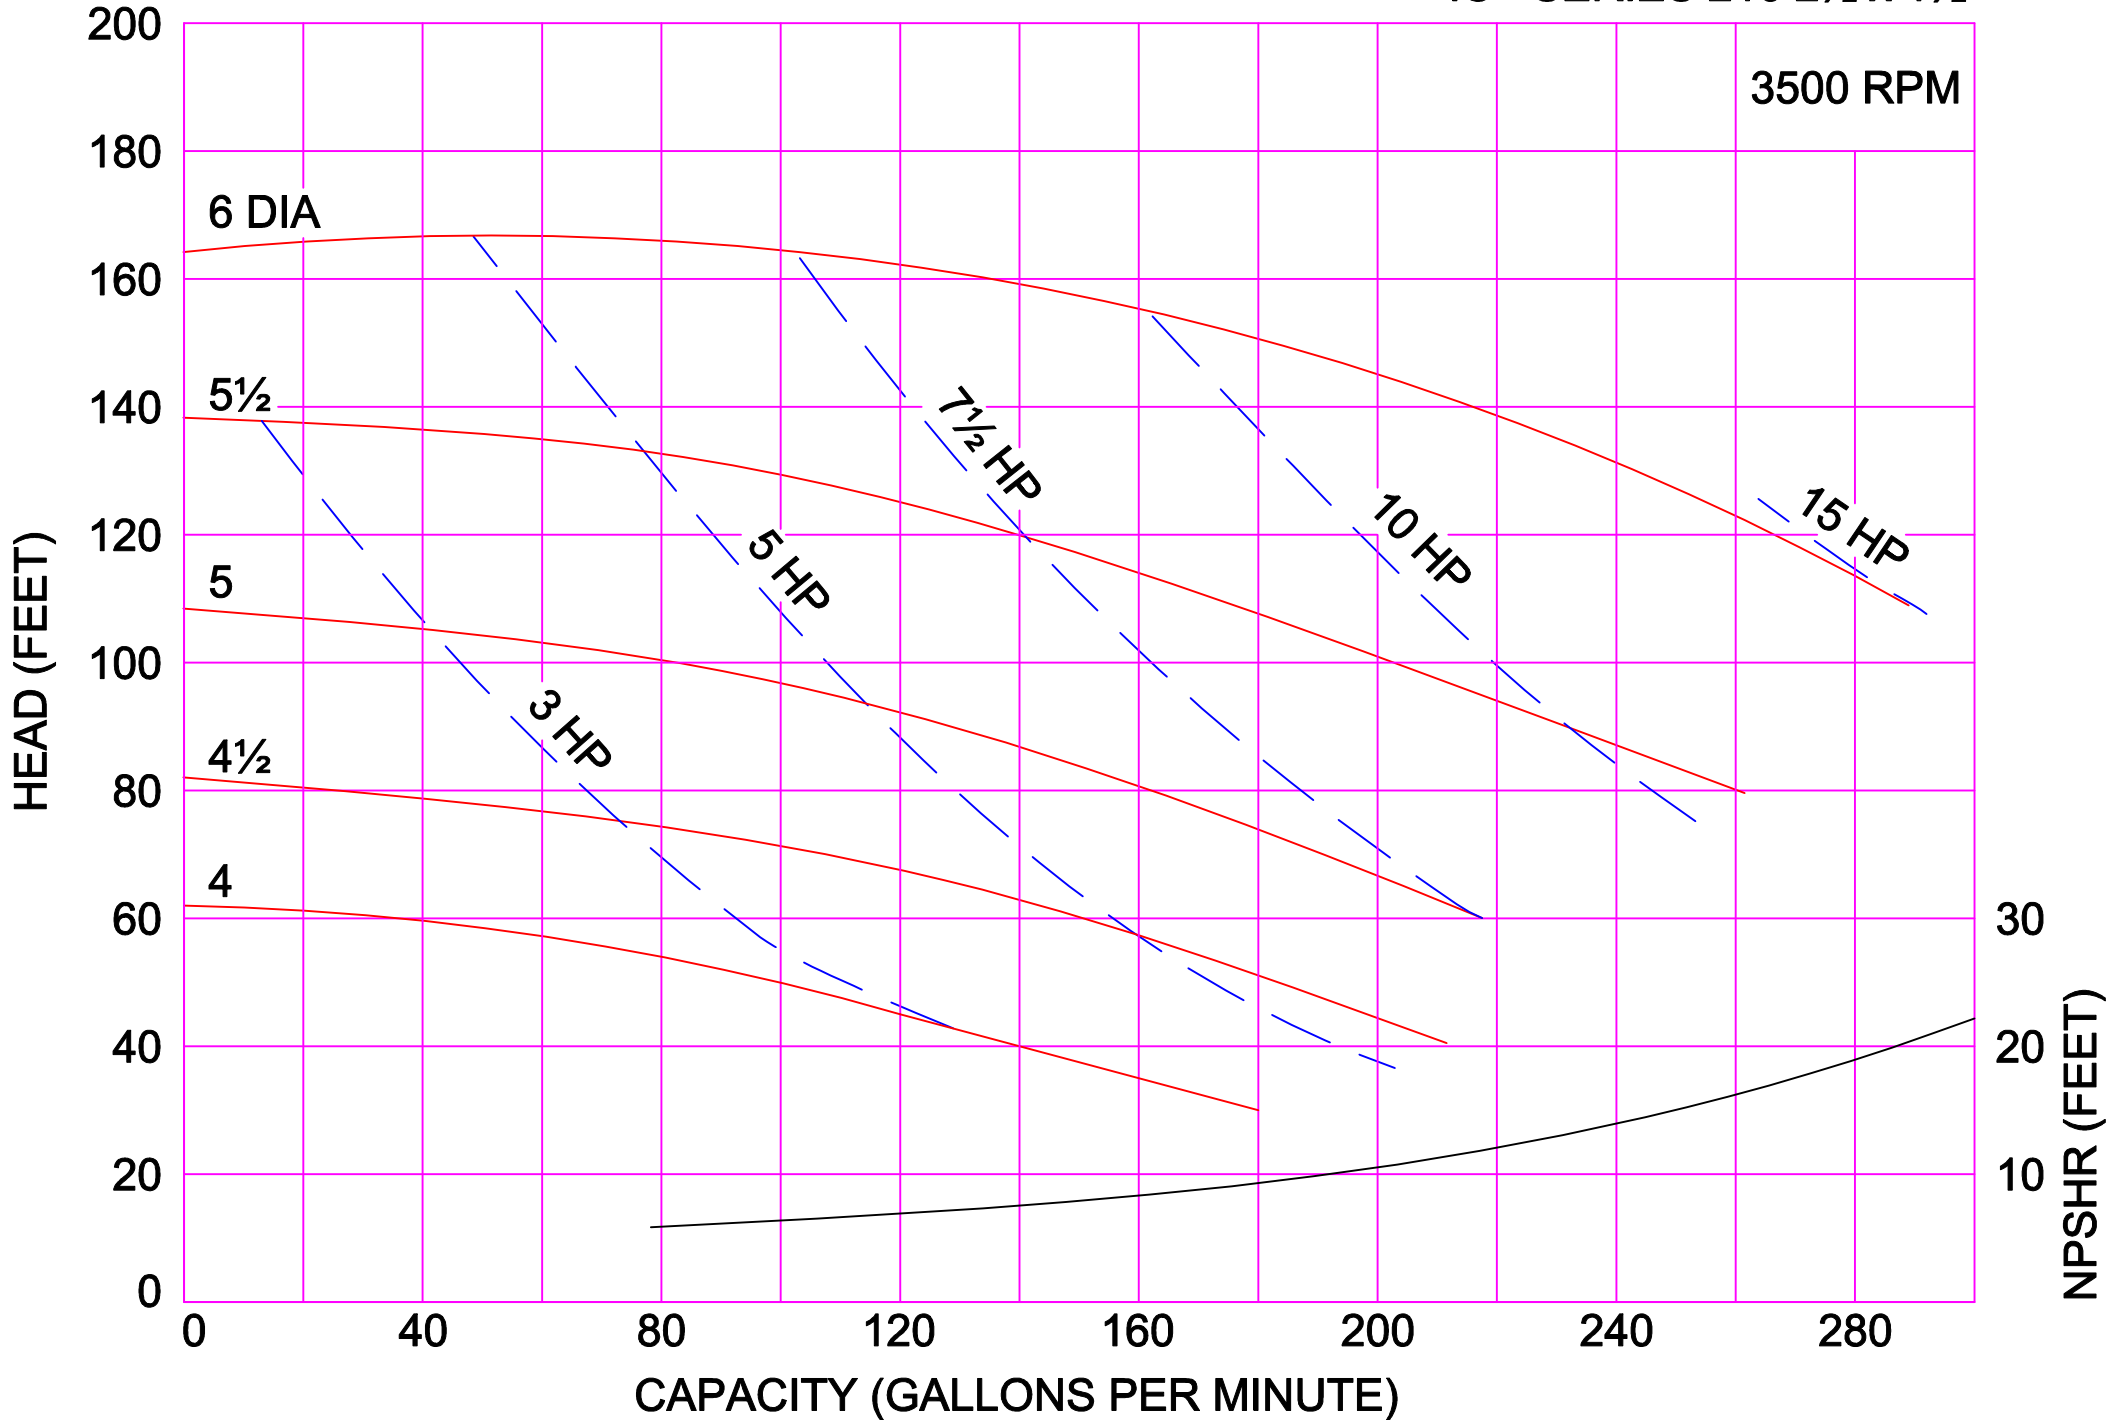

AMPCO PUMPS COMPANY, INC.
IC+ SERIES 216 2½ x 1½

3500 RPM