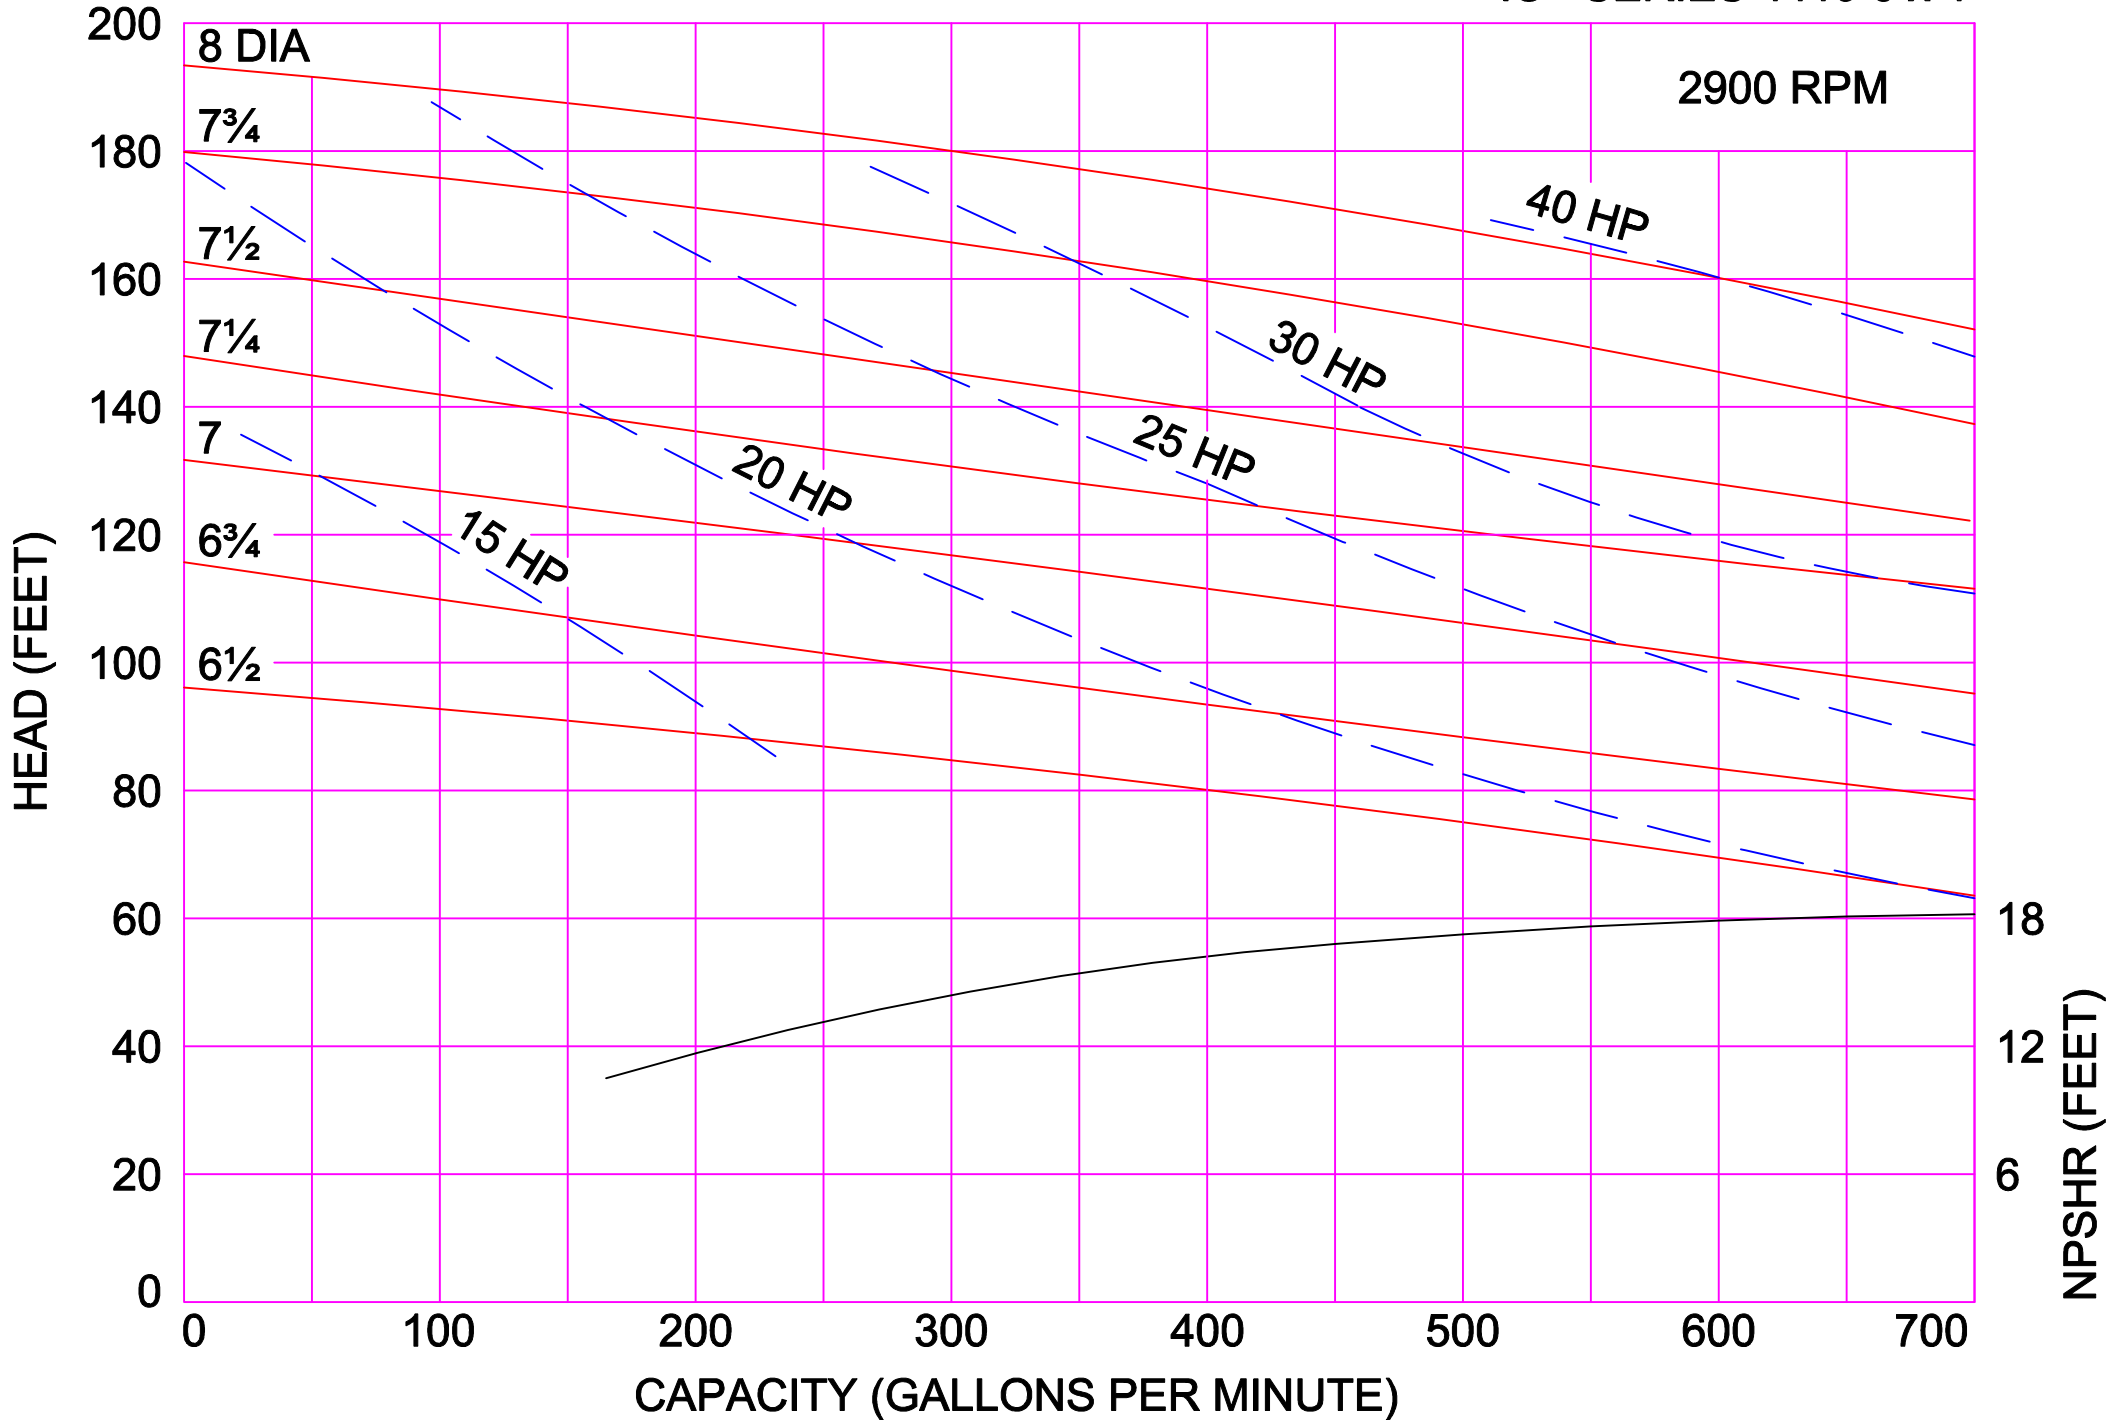

AMPCO PUMPS COMPANY, INC.
IC+ SERIES 328 3 x 2

AMPCO PUMPS COMPANY, INC.

IC+ SERIES 328 4 x 2

2900 RPM

AMPCO PUMPS COMPANY, INC.
IC+ SERIES 4410 4 x 4

2900 RPM

AMPCO PUMPS COMPANY, INC.
IC+ SERIES 4410 6 x 4