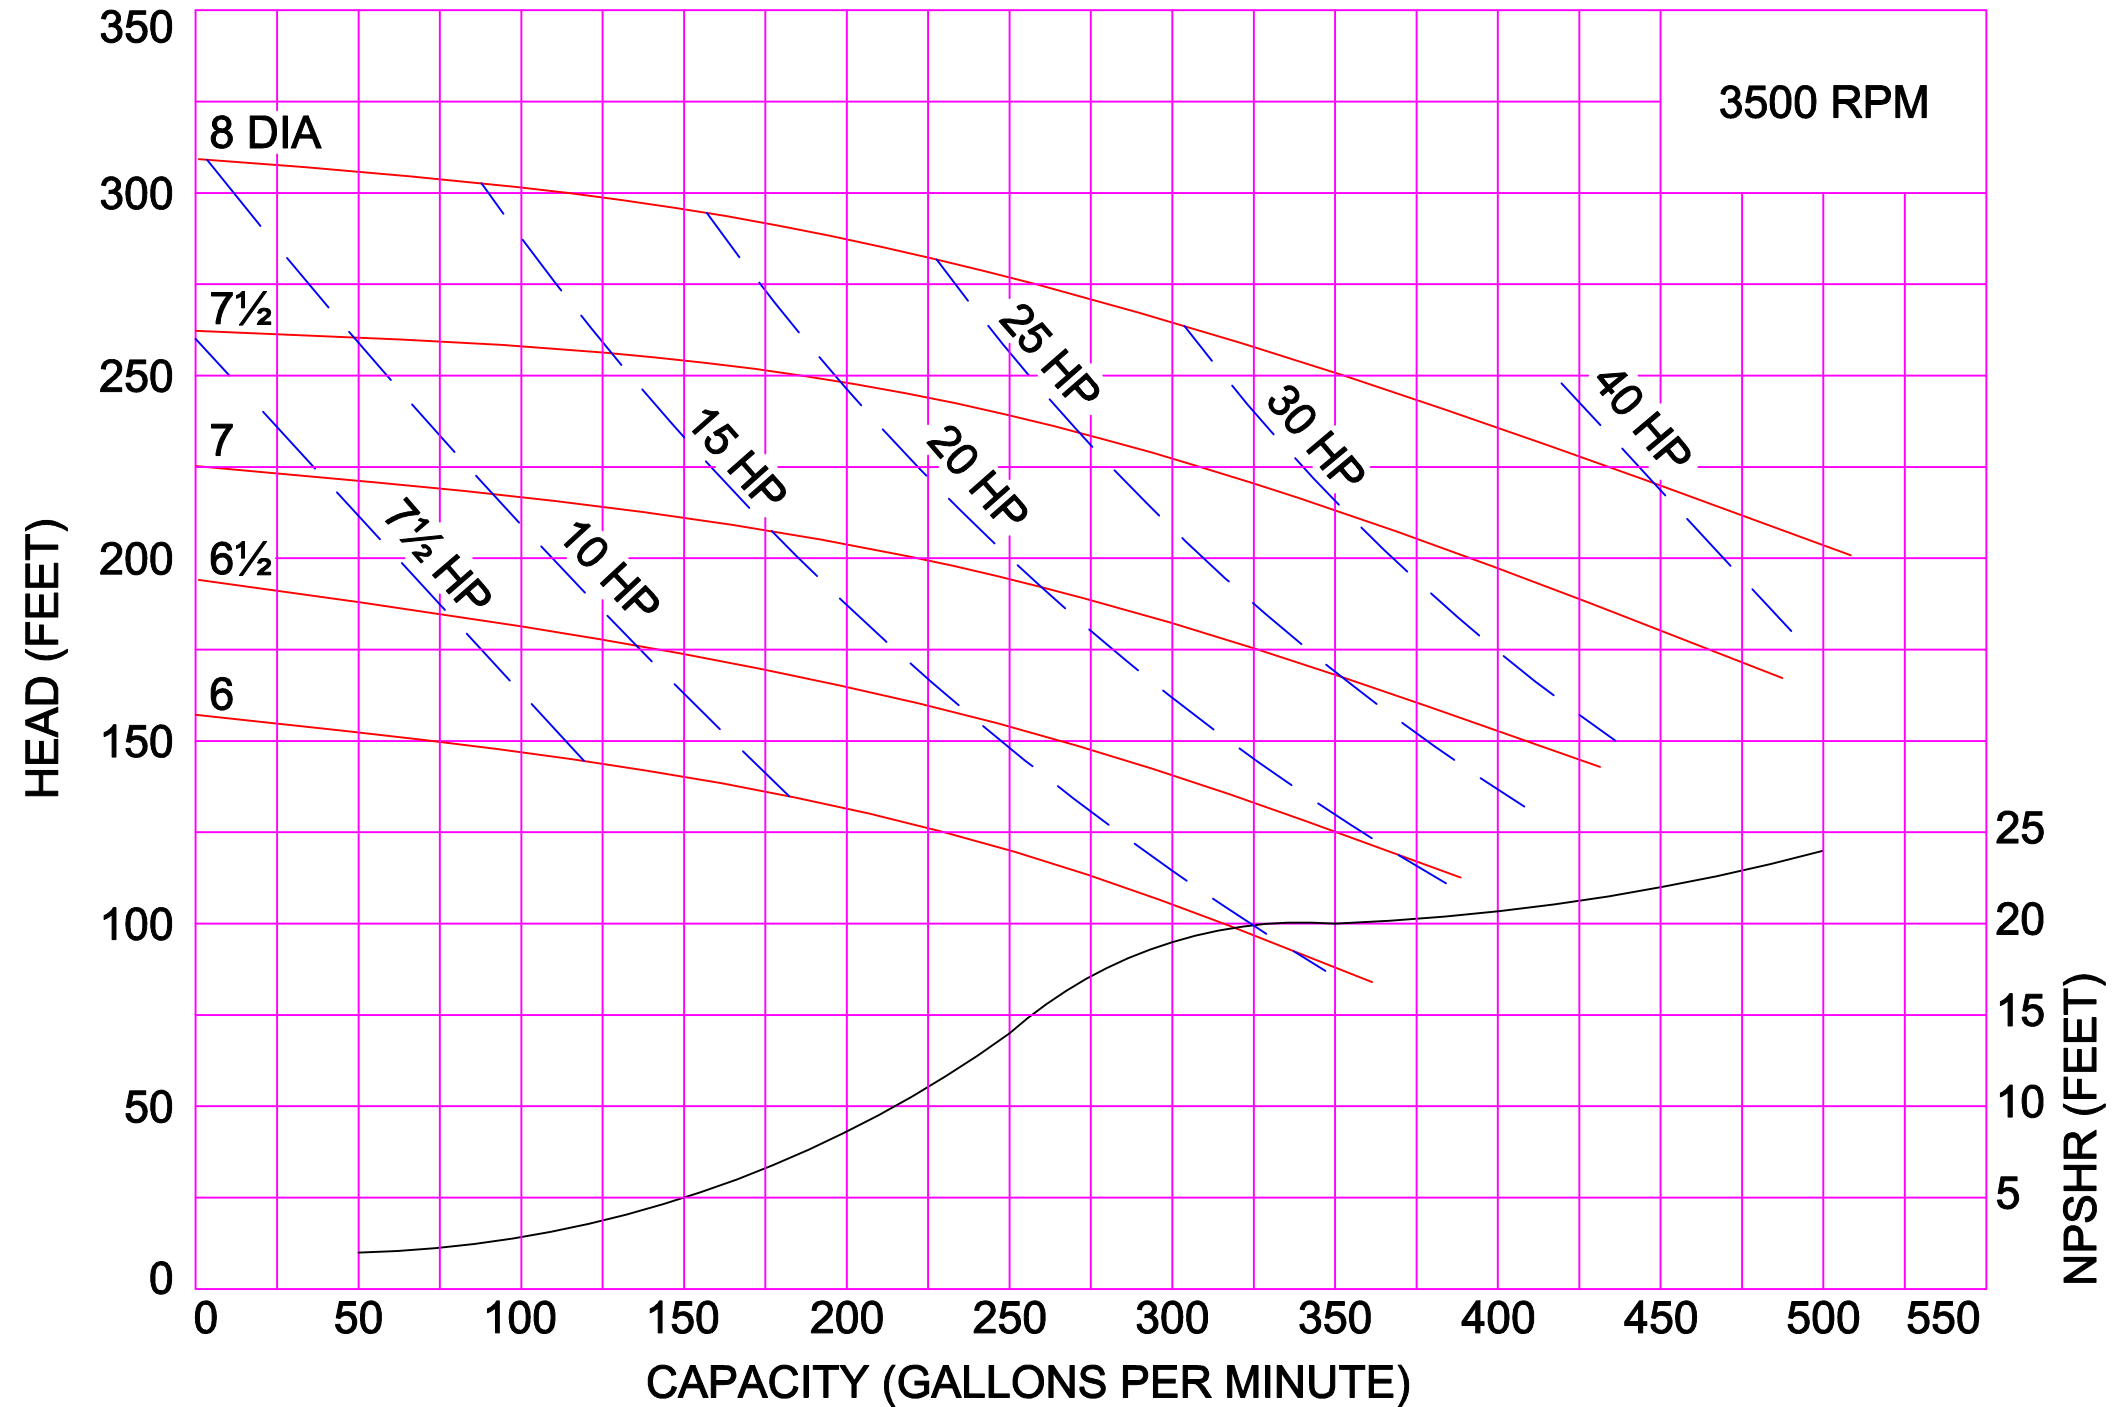

3500 RPM

AMPCO PUMPS COMPANY, INC.
IC+ SERIES 218 2 x 1½

3500 RPM

AMPCO PUMPS COMPANY, INC.
IC+ SERIES 218 3 x 1½

3500 RPM

AMPCO PUMPS COMPANY, INC.
IC+ SERIES 328 3 x 2

3500 RPM

AMPCO PUMPS COMPANY, INC.
IC+ SERIES 328 4 x 2