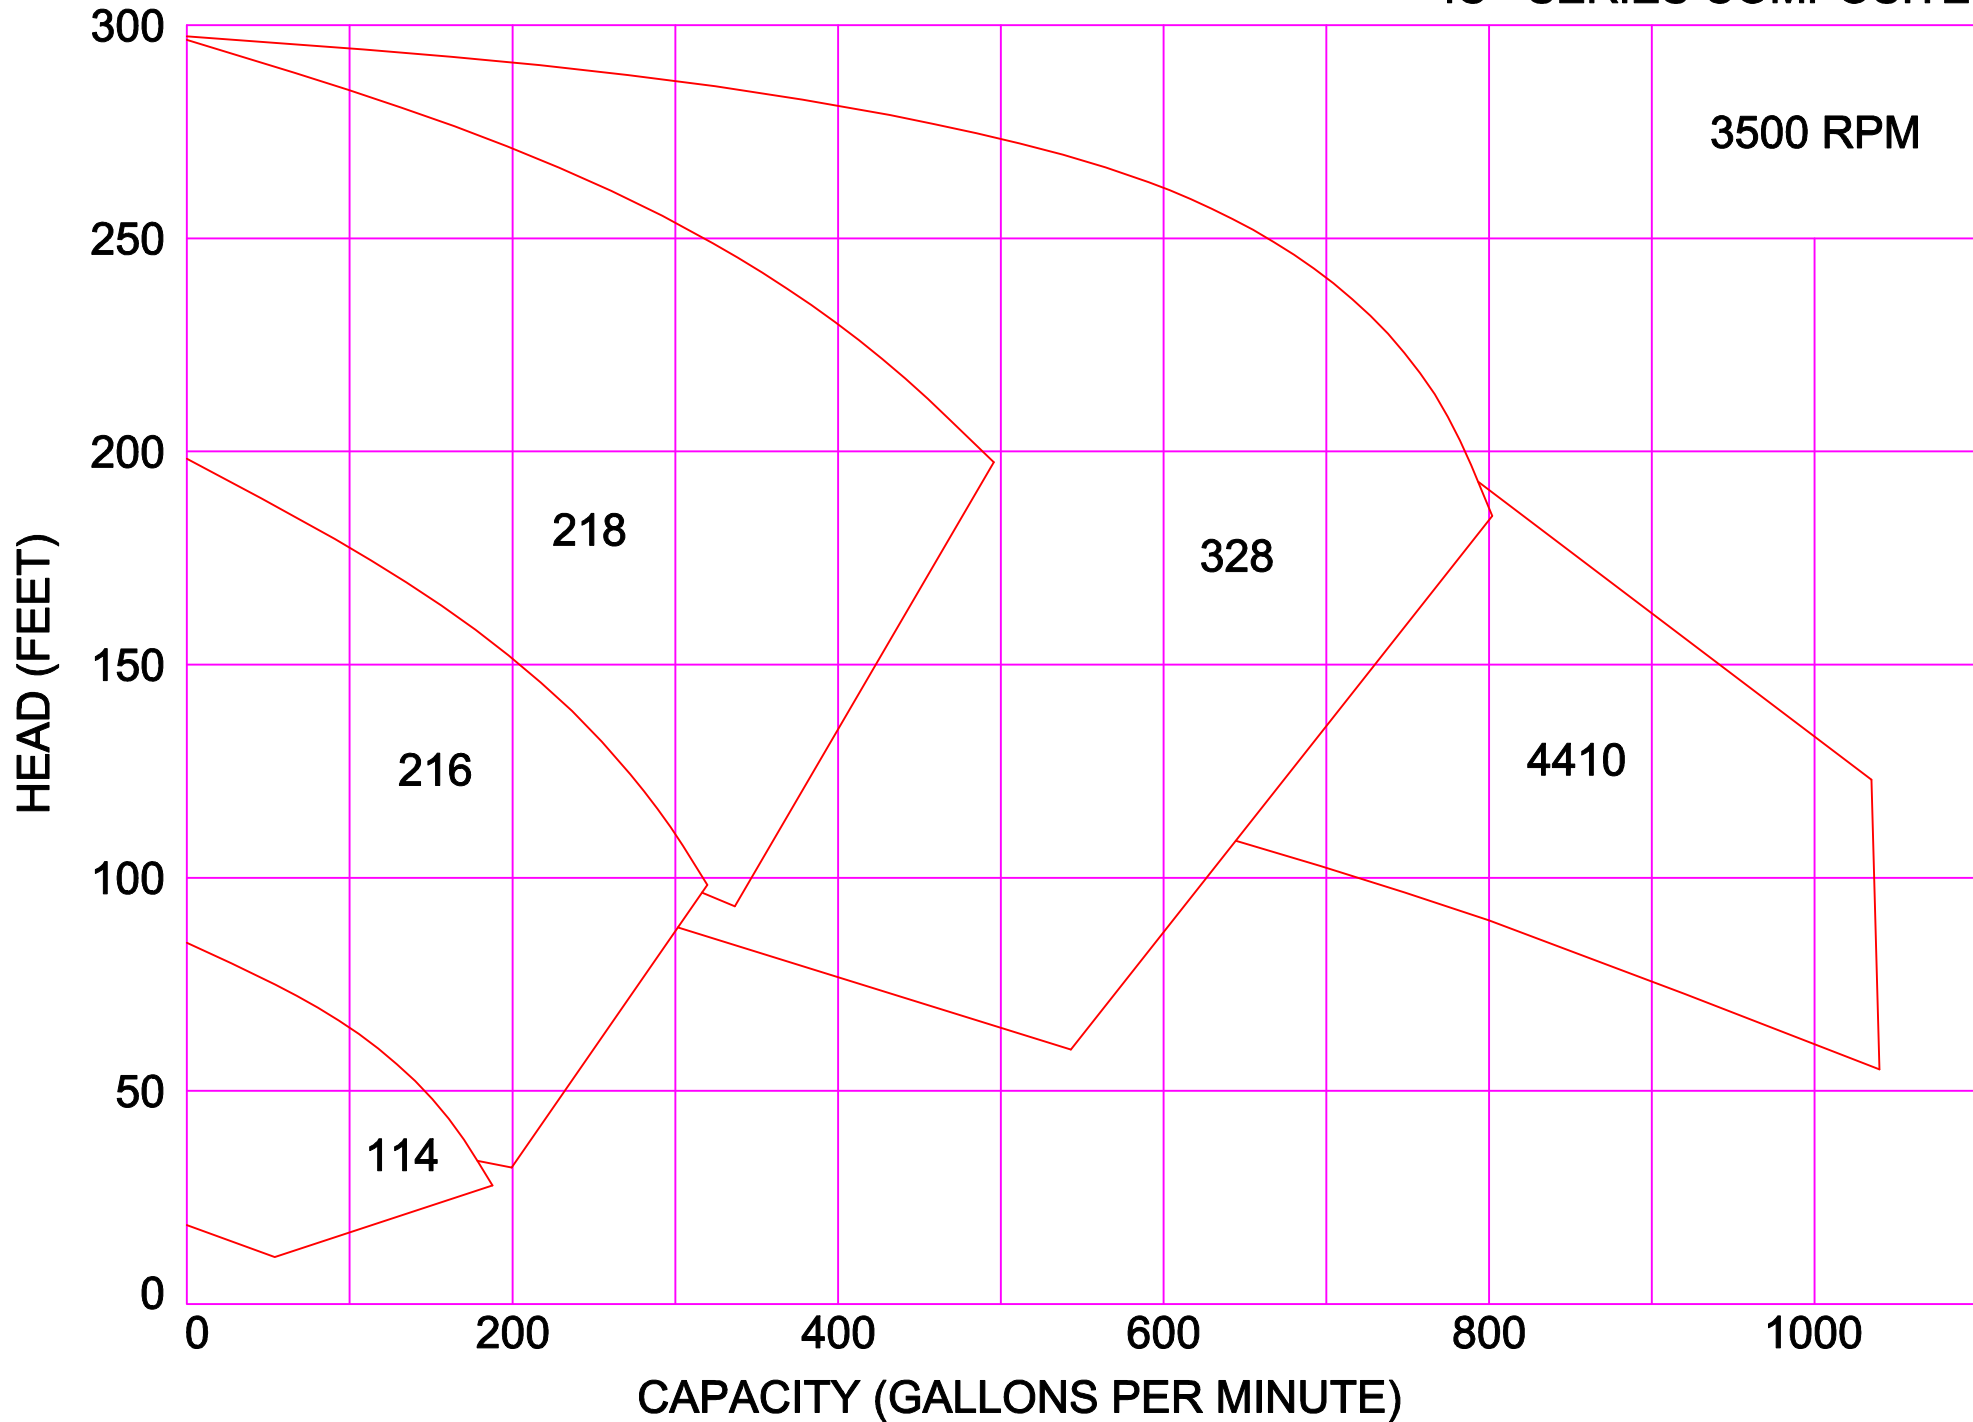

AMPCO PUMPS COMPANY, INC.
IC+ SERIES 4410 4 x 4

1450 RPM

AMPCO PUMPS COMPANY, INC.
IC+ SERIES 4410 6 x 4

1450 RPM

AMPCO PUMPS COMPANY, INC.
IC+ SERIES COMPOSITE

AMPCO PUMPS COMPANY, INC.
IC+ SERIES COMPOSITE