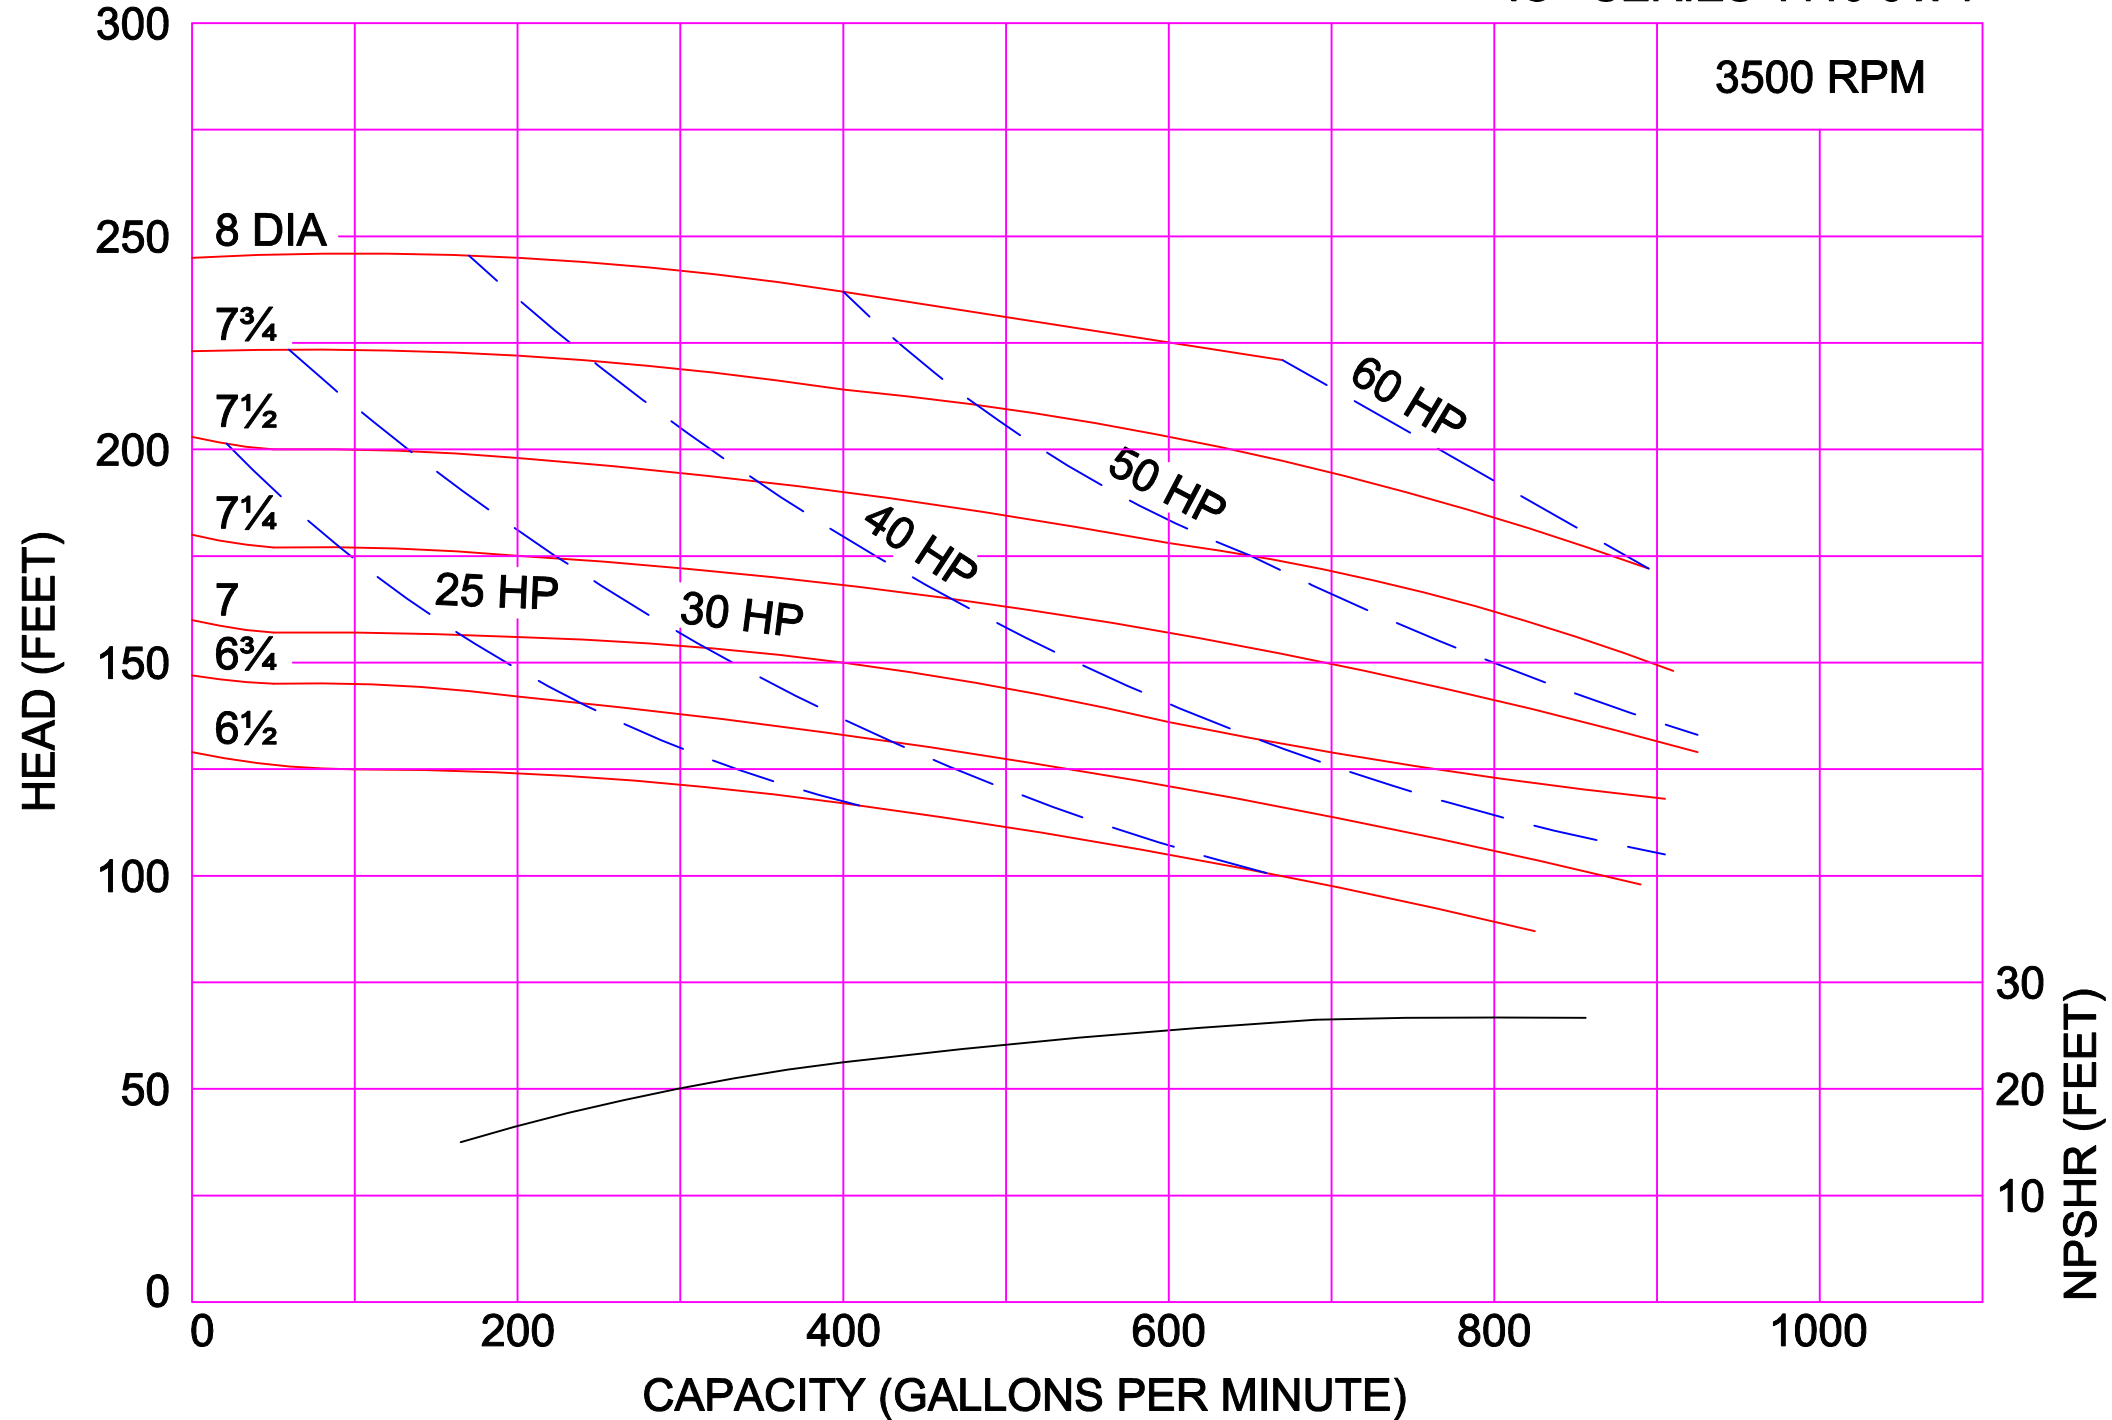

3500 RPM

AMPCO PUMPS COMPANY, INC.
IC+ SERIES 4410 4 x 4

AMPCO PUMPS COMPANY, INC.

IC+ SERIES 4410 6 x 4

3500 RPM

AMPCO PUMPS COMPANY, INC.
IC+ SERIES 114 1½ x 1½

AMPCO PUMPS COMPANY, INC.
IC+ SERIES 114 2 x 1½