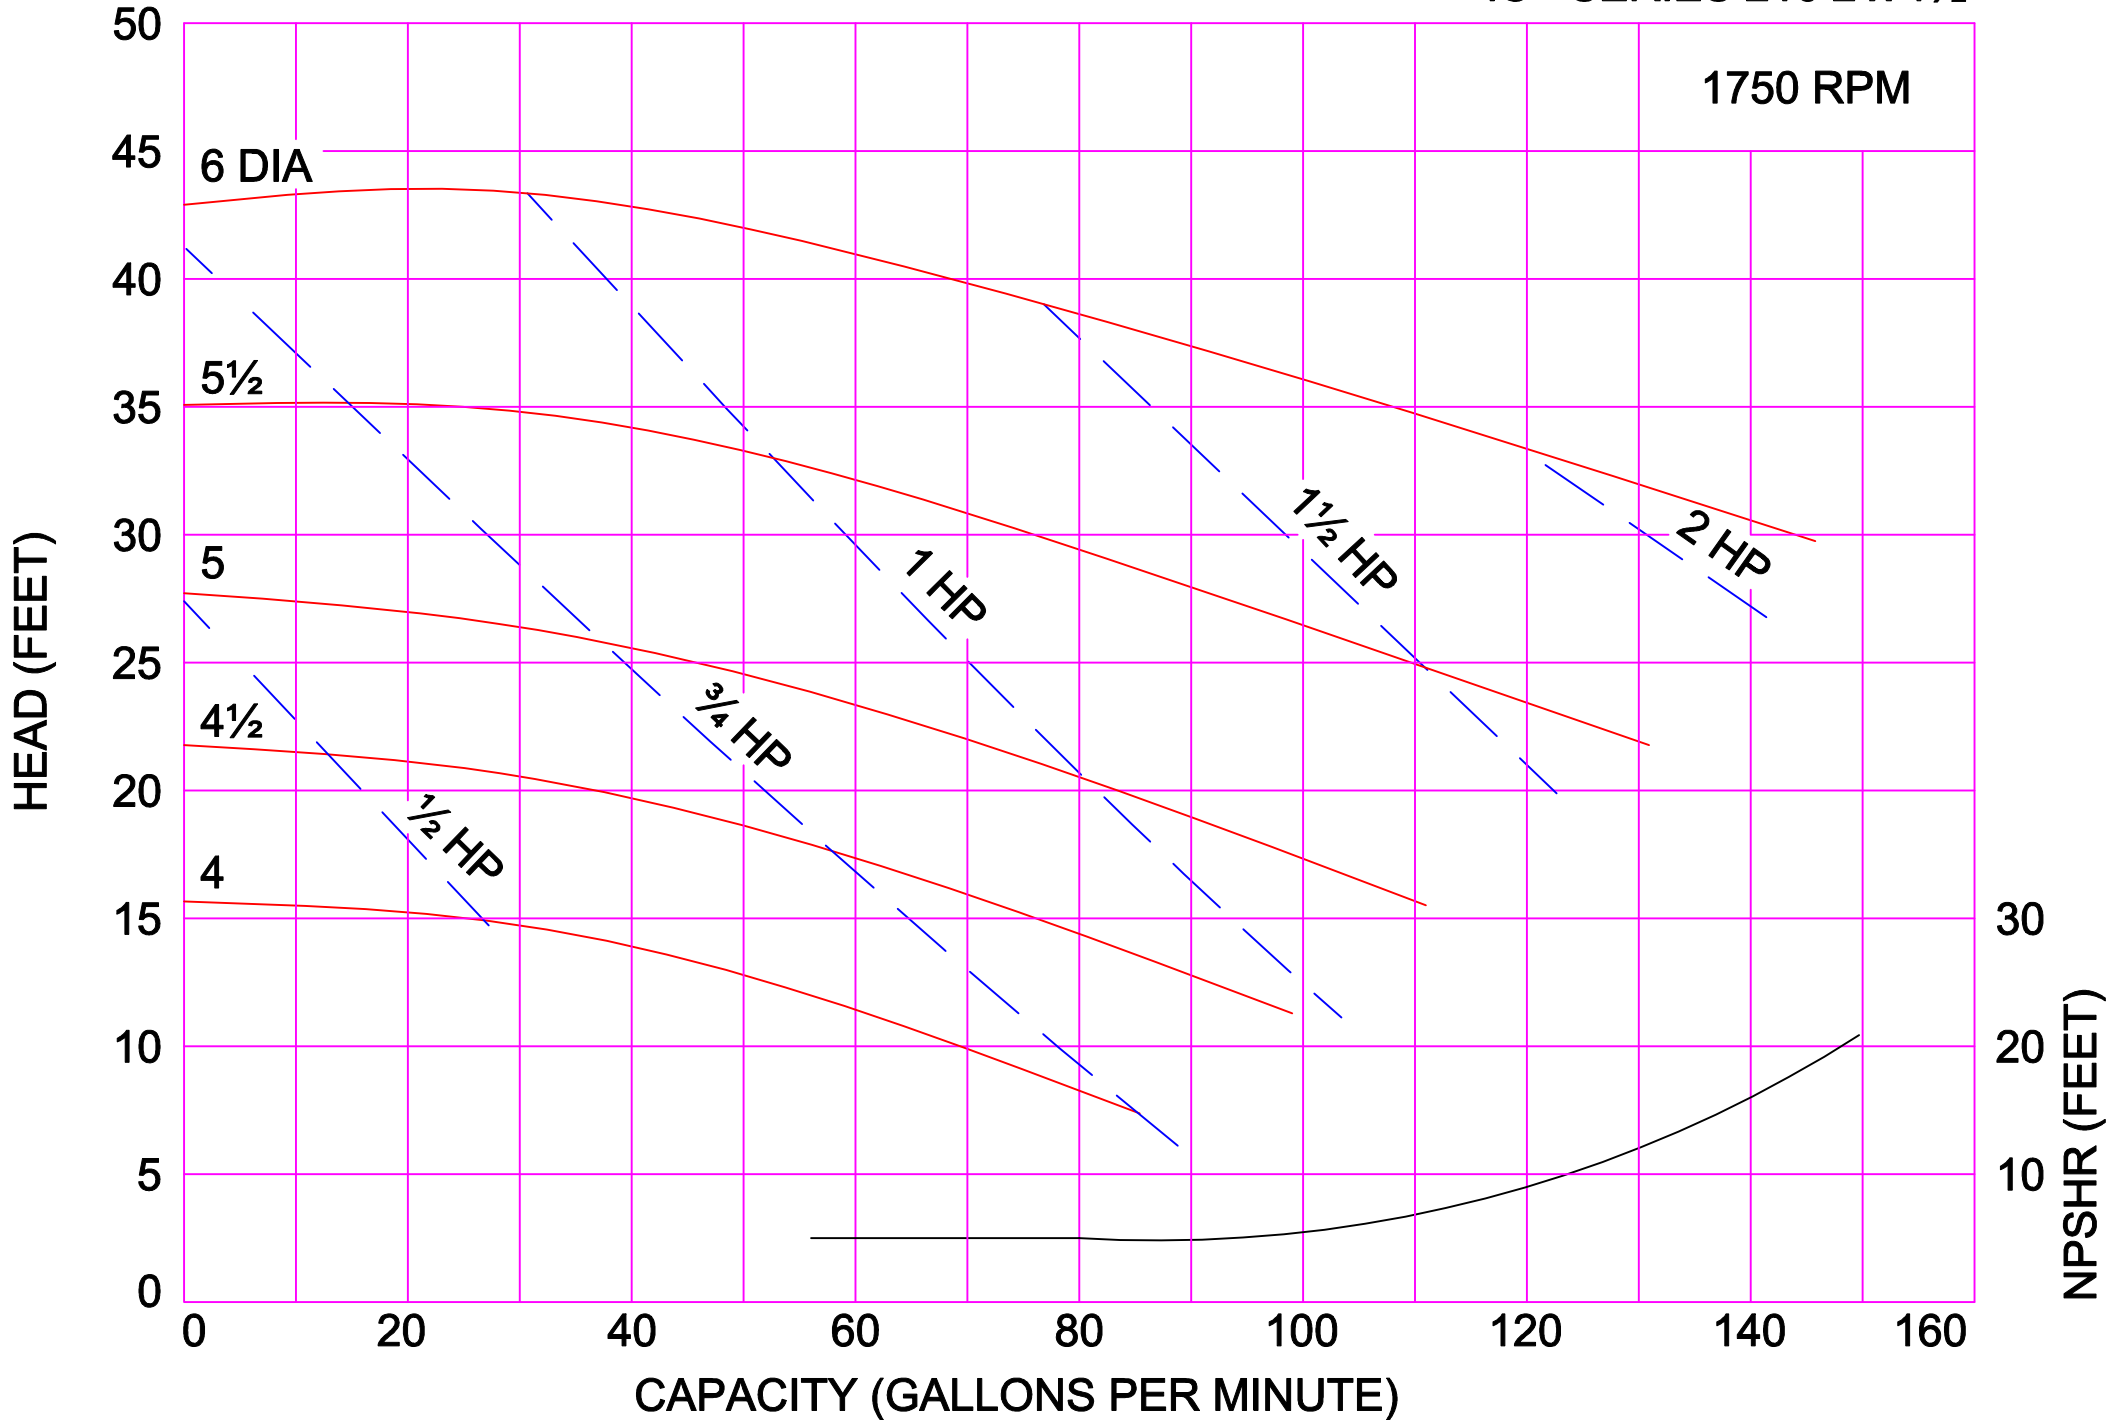

AMPCO PUMPS COMPANY, INC.
IC+ SERIES 216 2 x 1½

1750 RPM