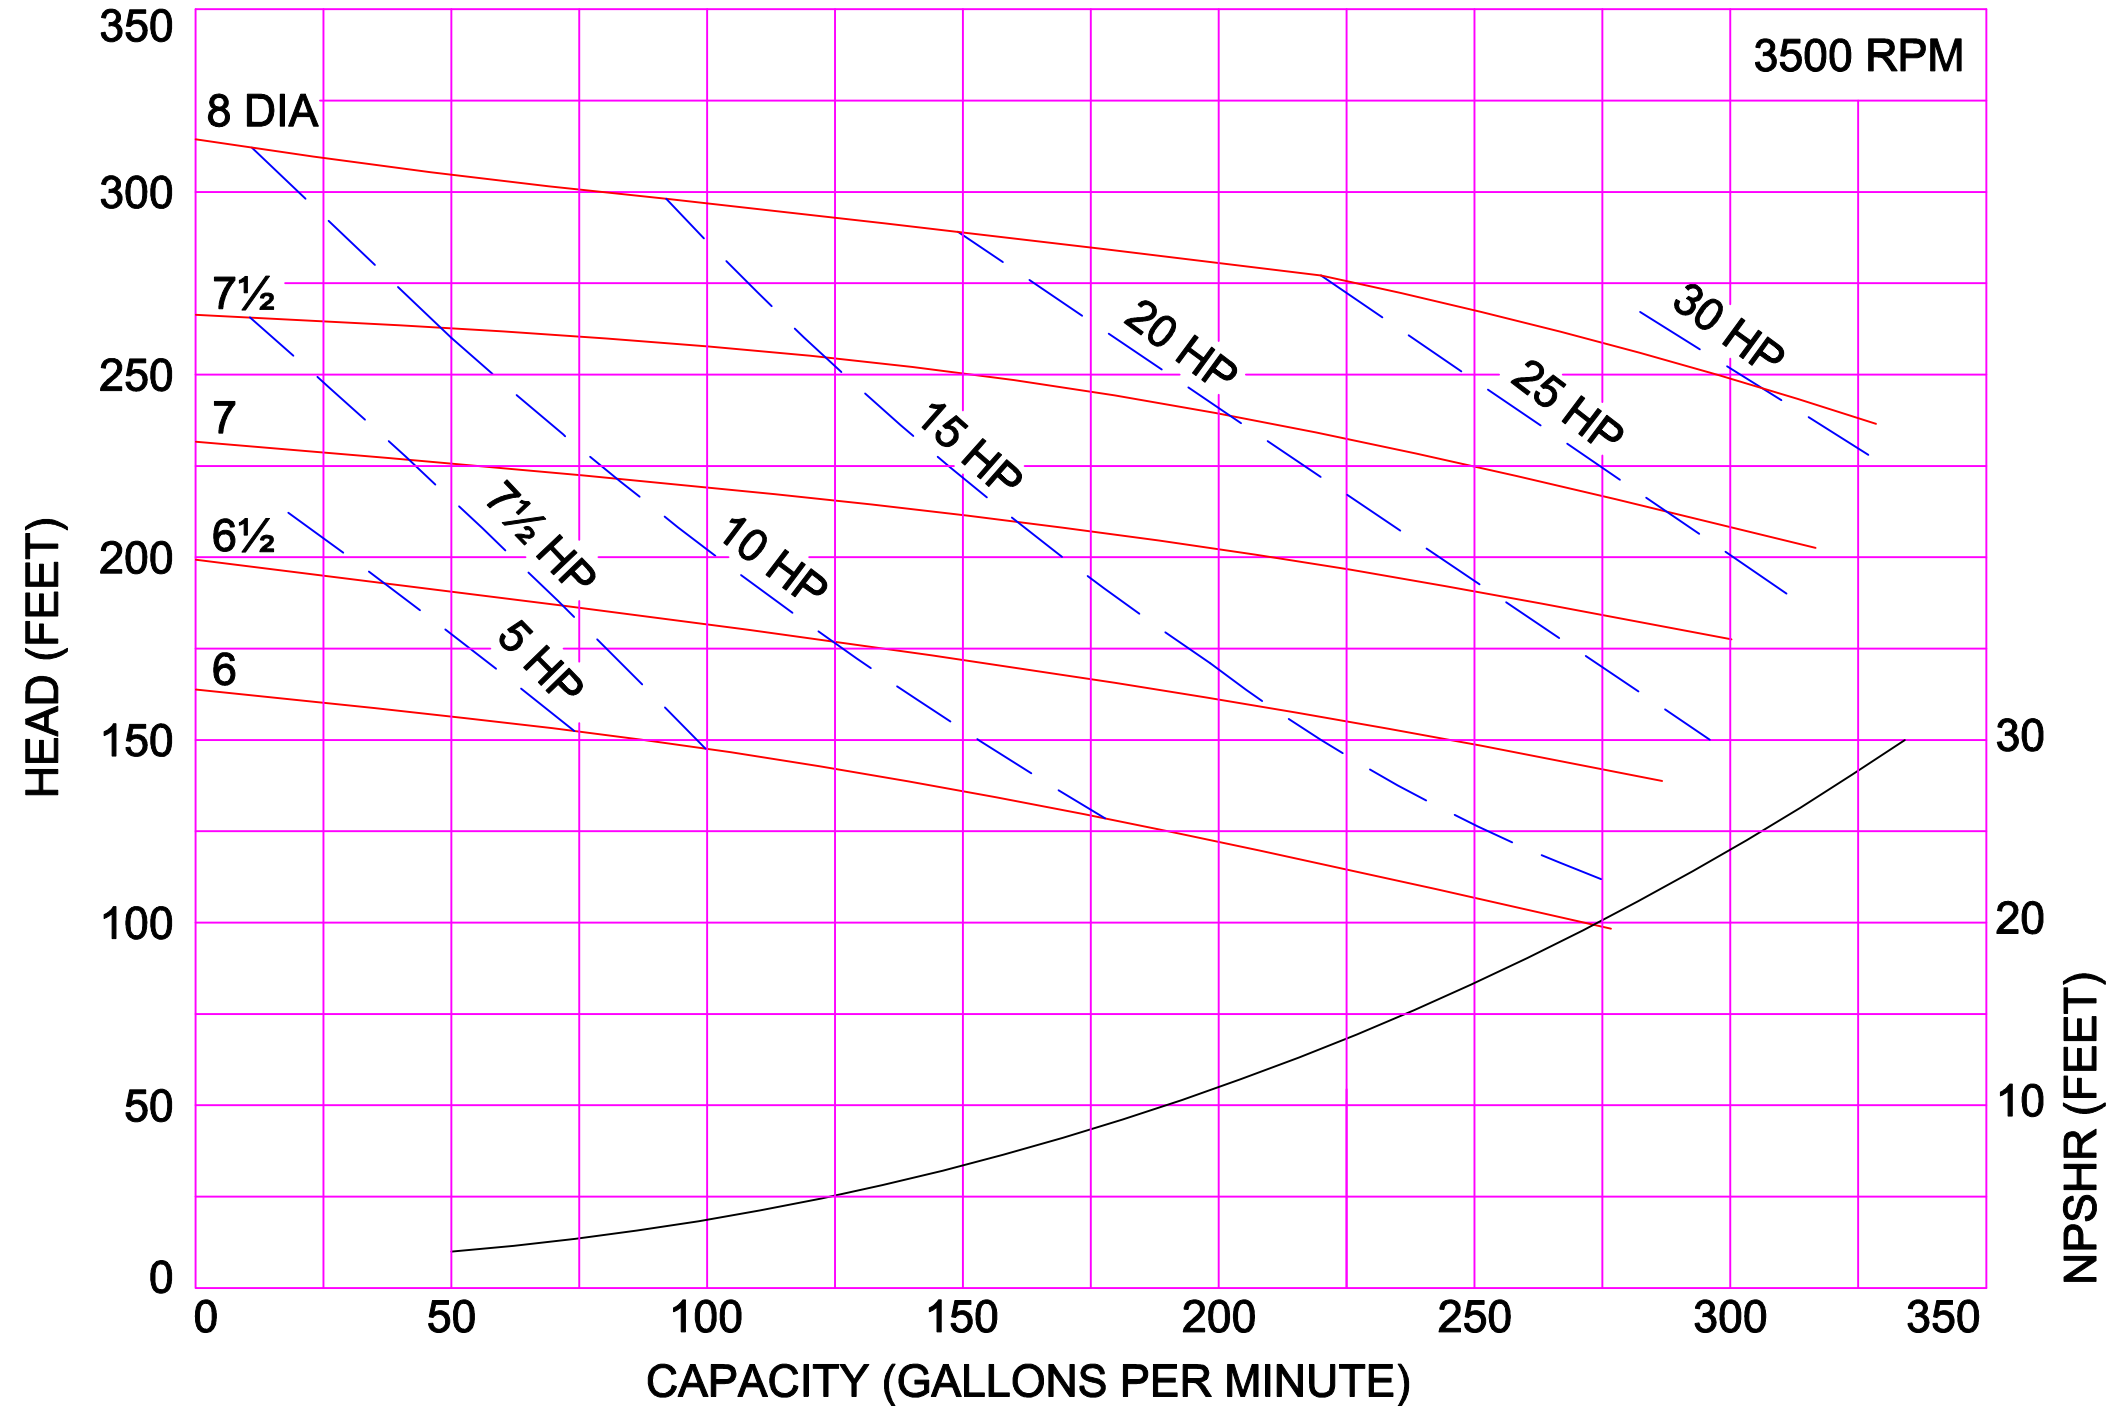

AMPCO PUMPS COMPANY, INC.
IC+ SERIES 218 2 x 1½

3500 RPM