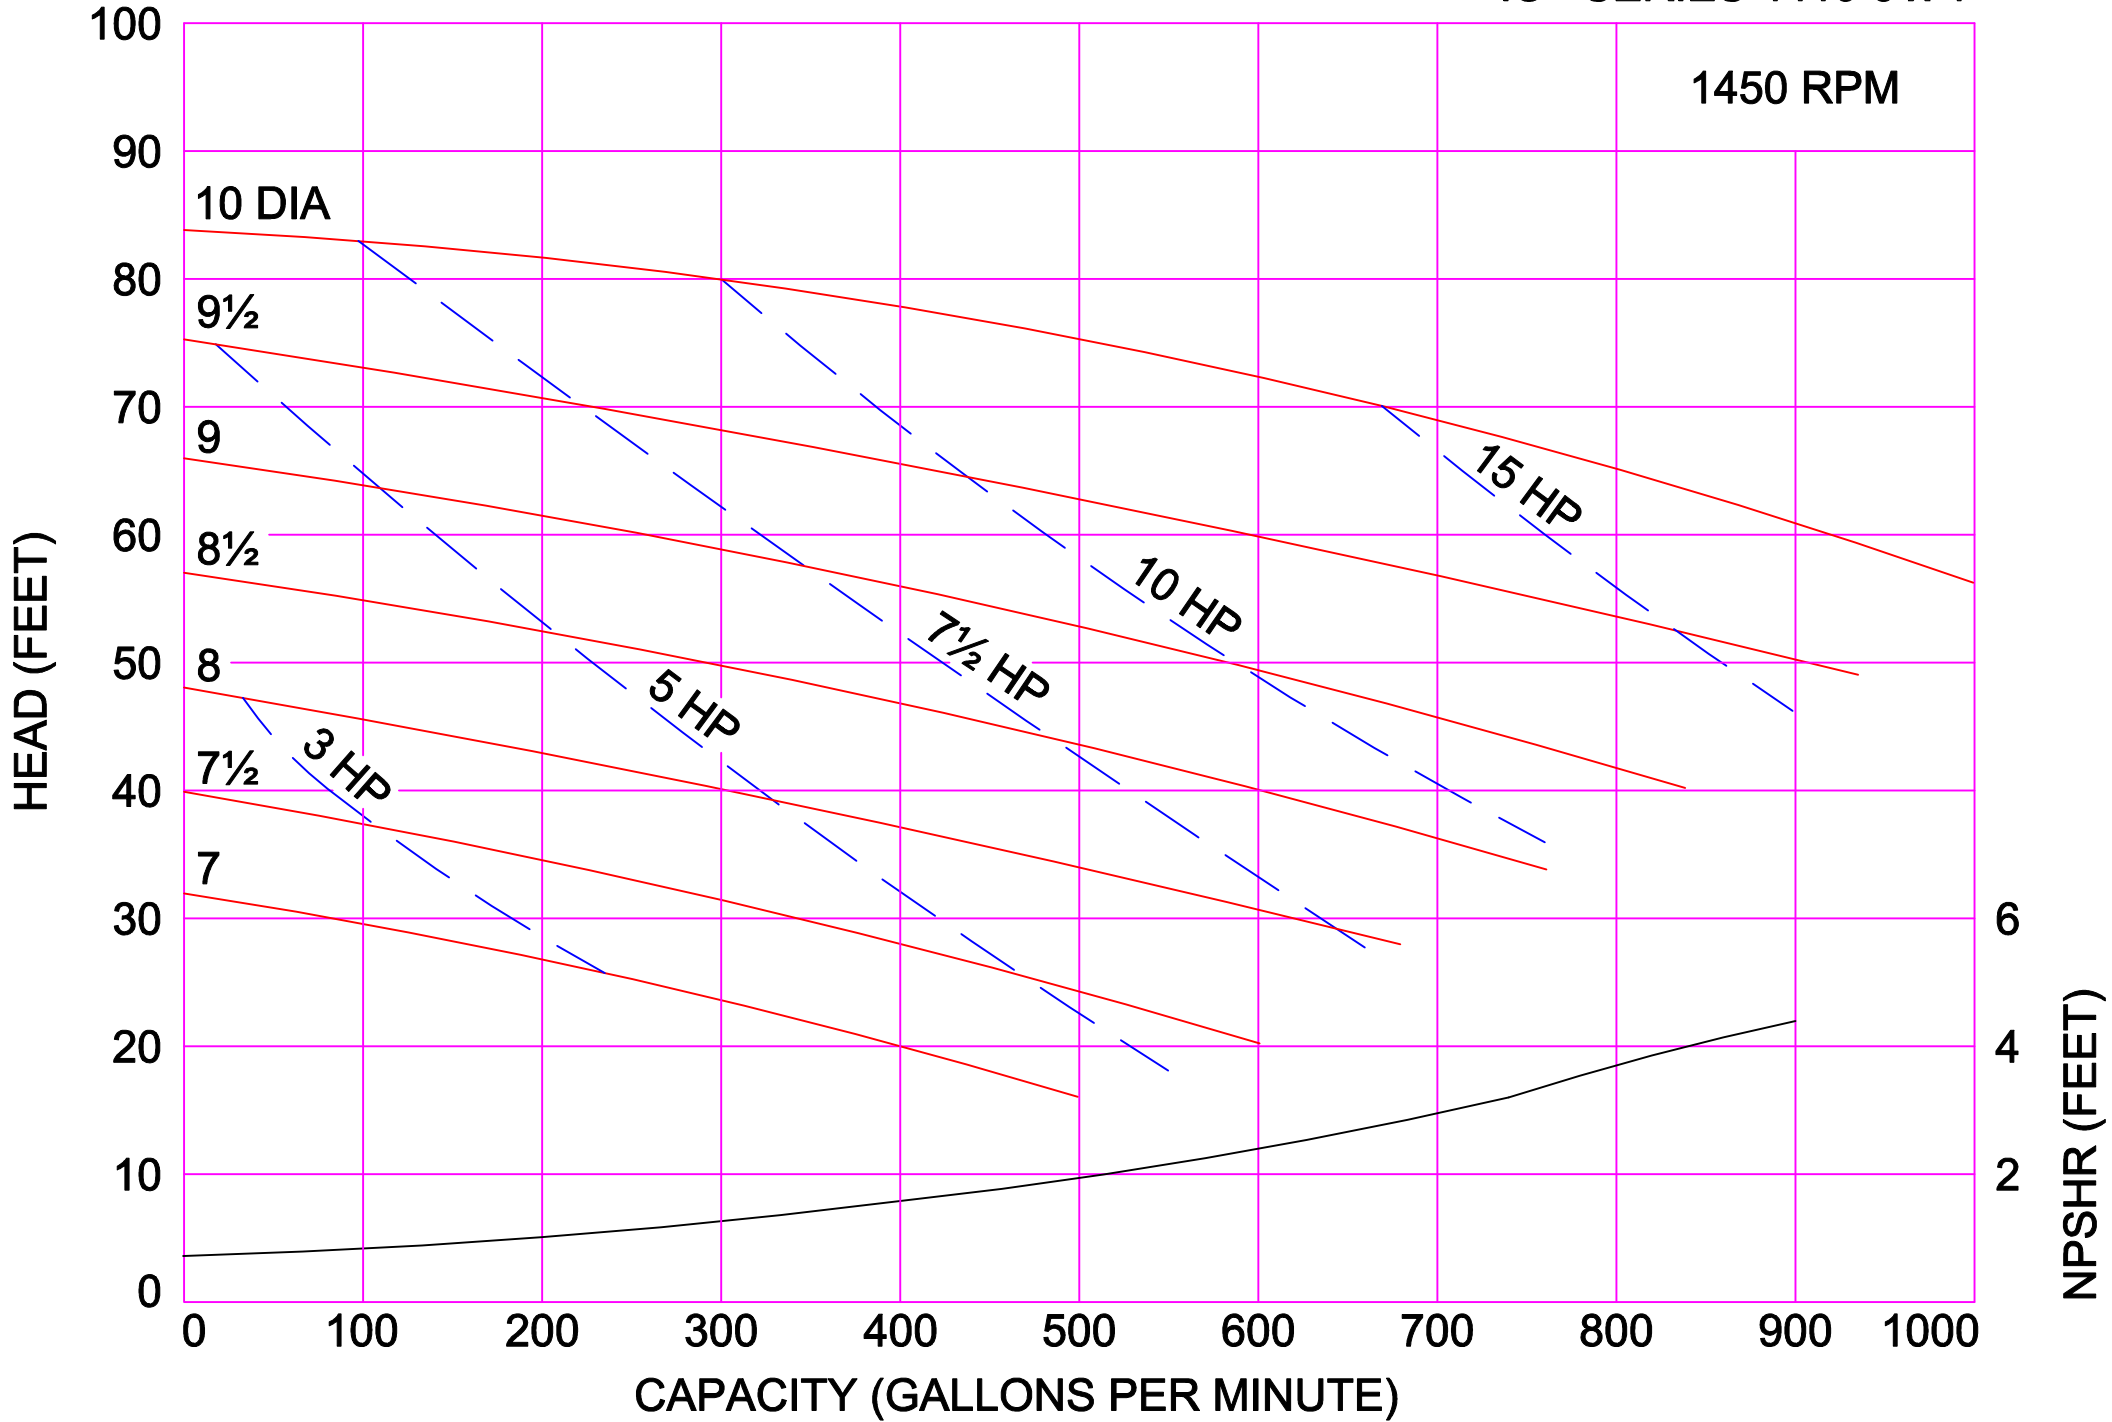

AMPCO PUMPS COMPANY, INC.
IC+ SERIES 4410 6 x 4

1450 RPM