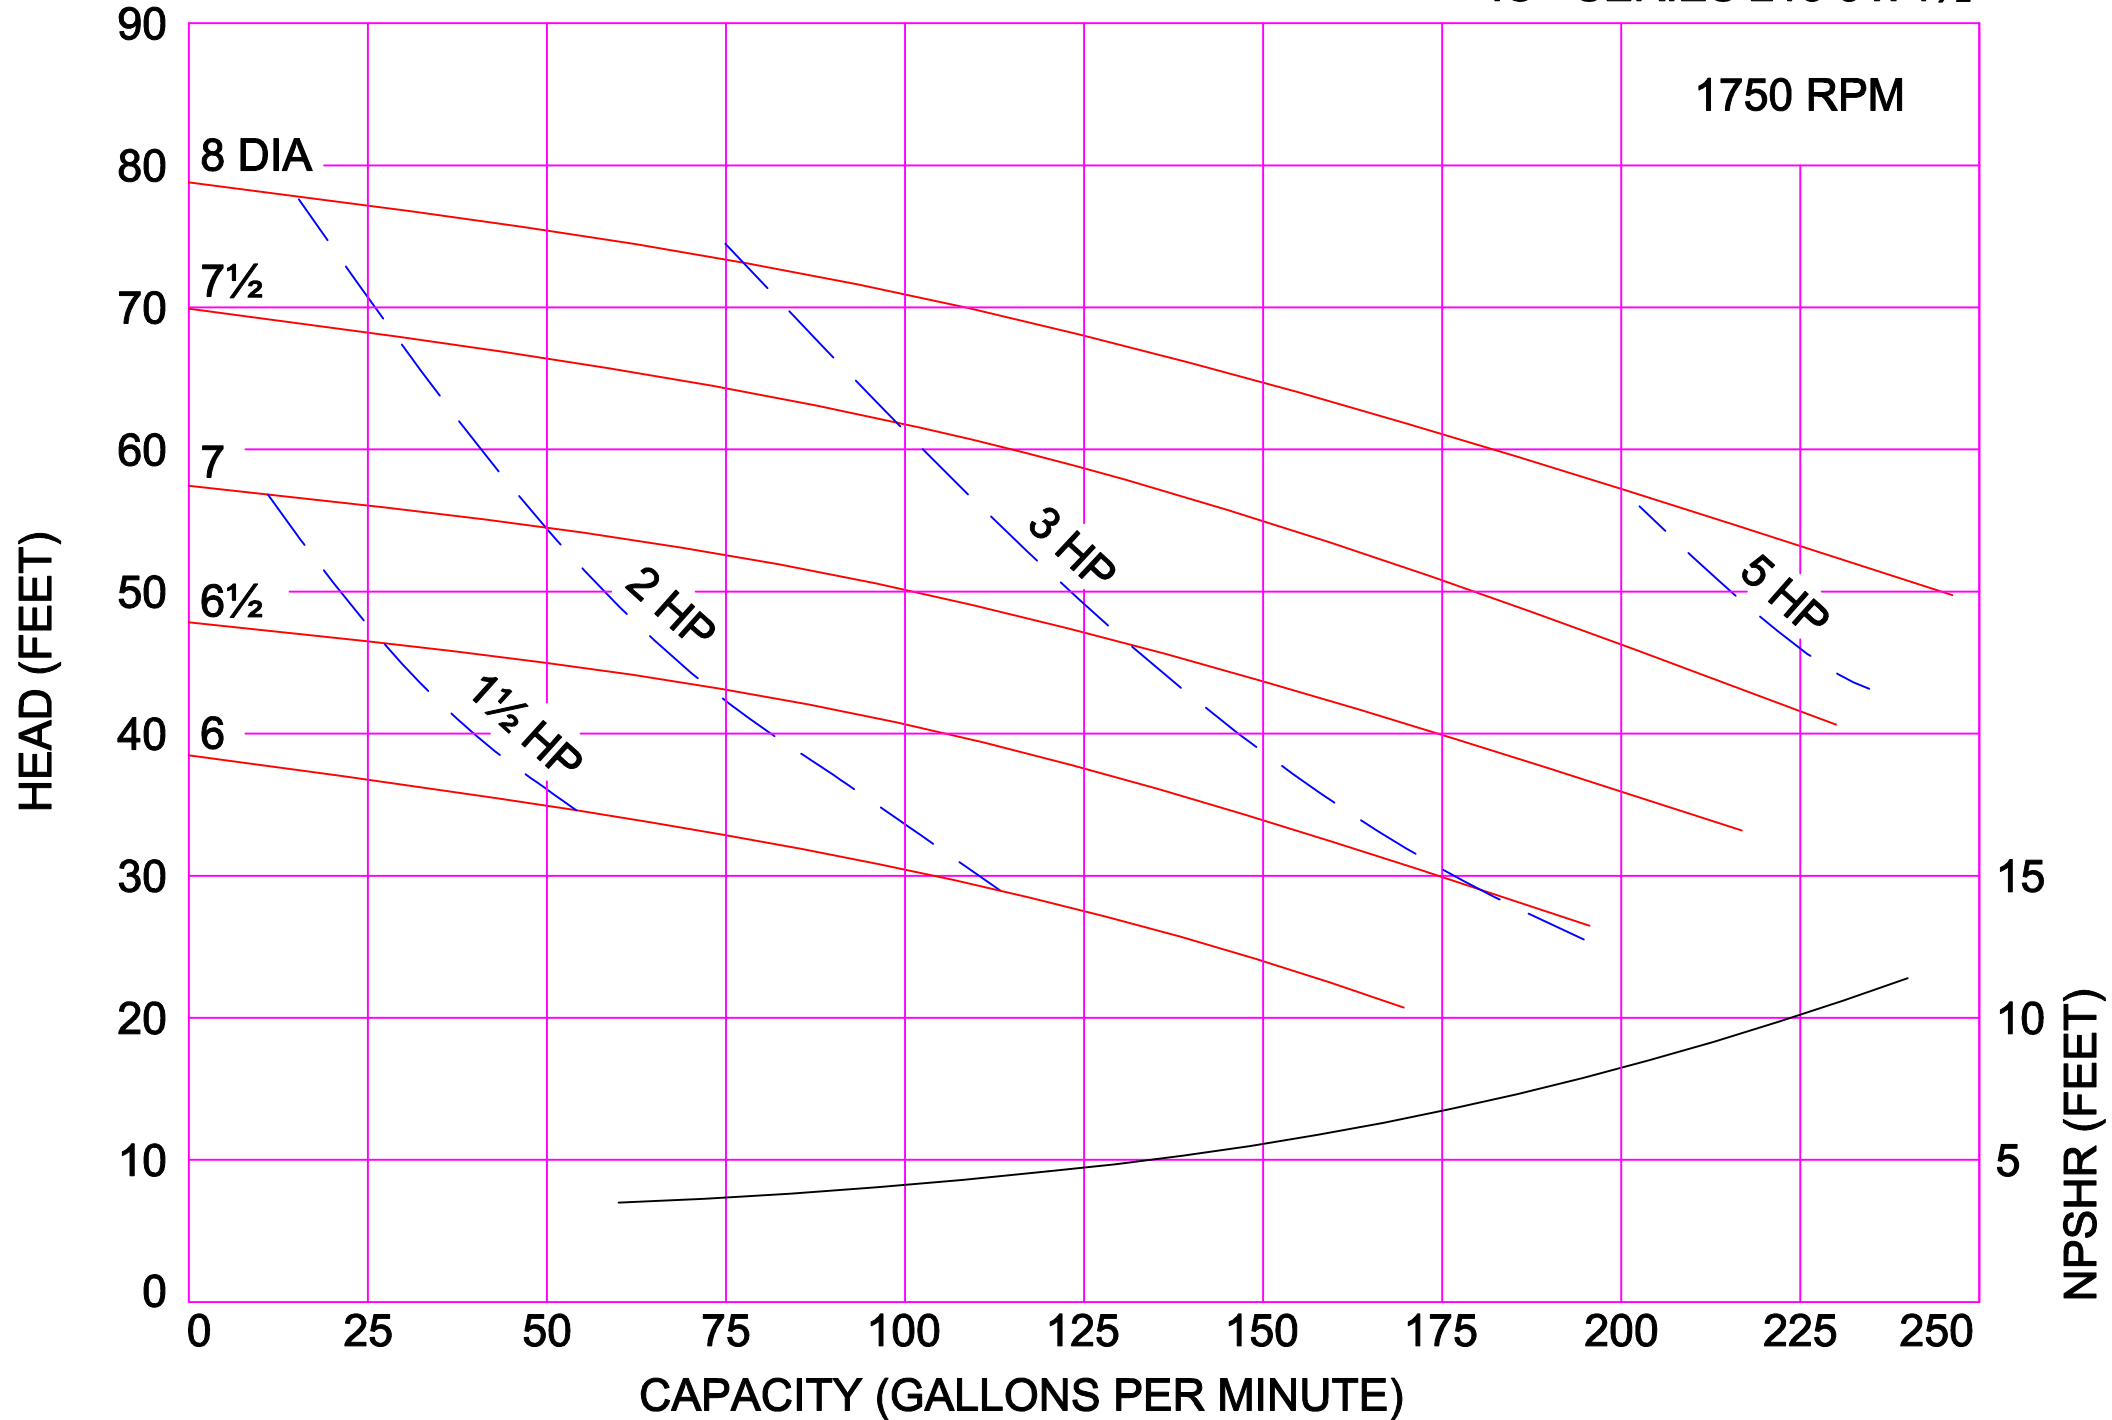

AMPCO PUMPS COMPANY, INC.
IC+ SERIES 218 3 x 1½

1750 RPM