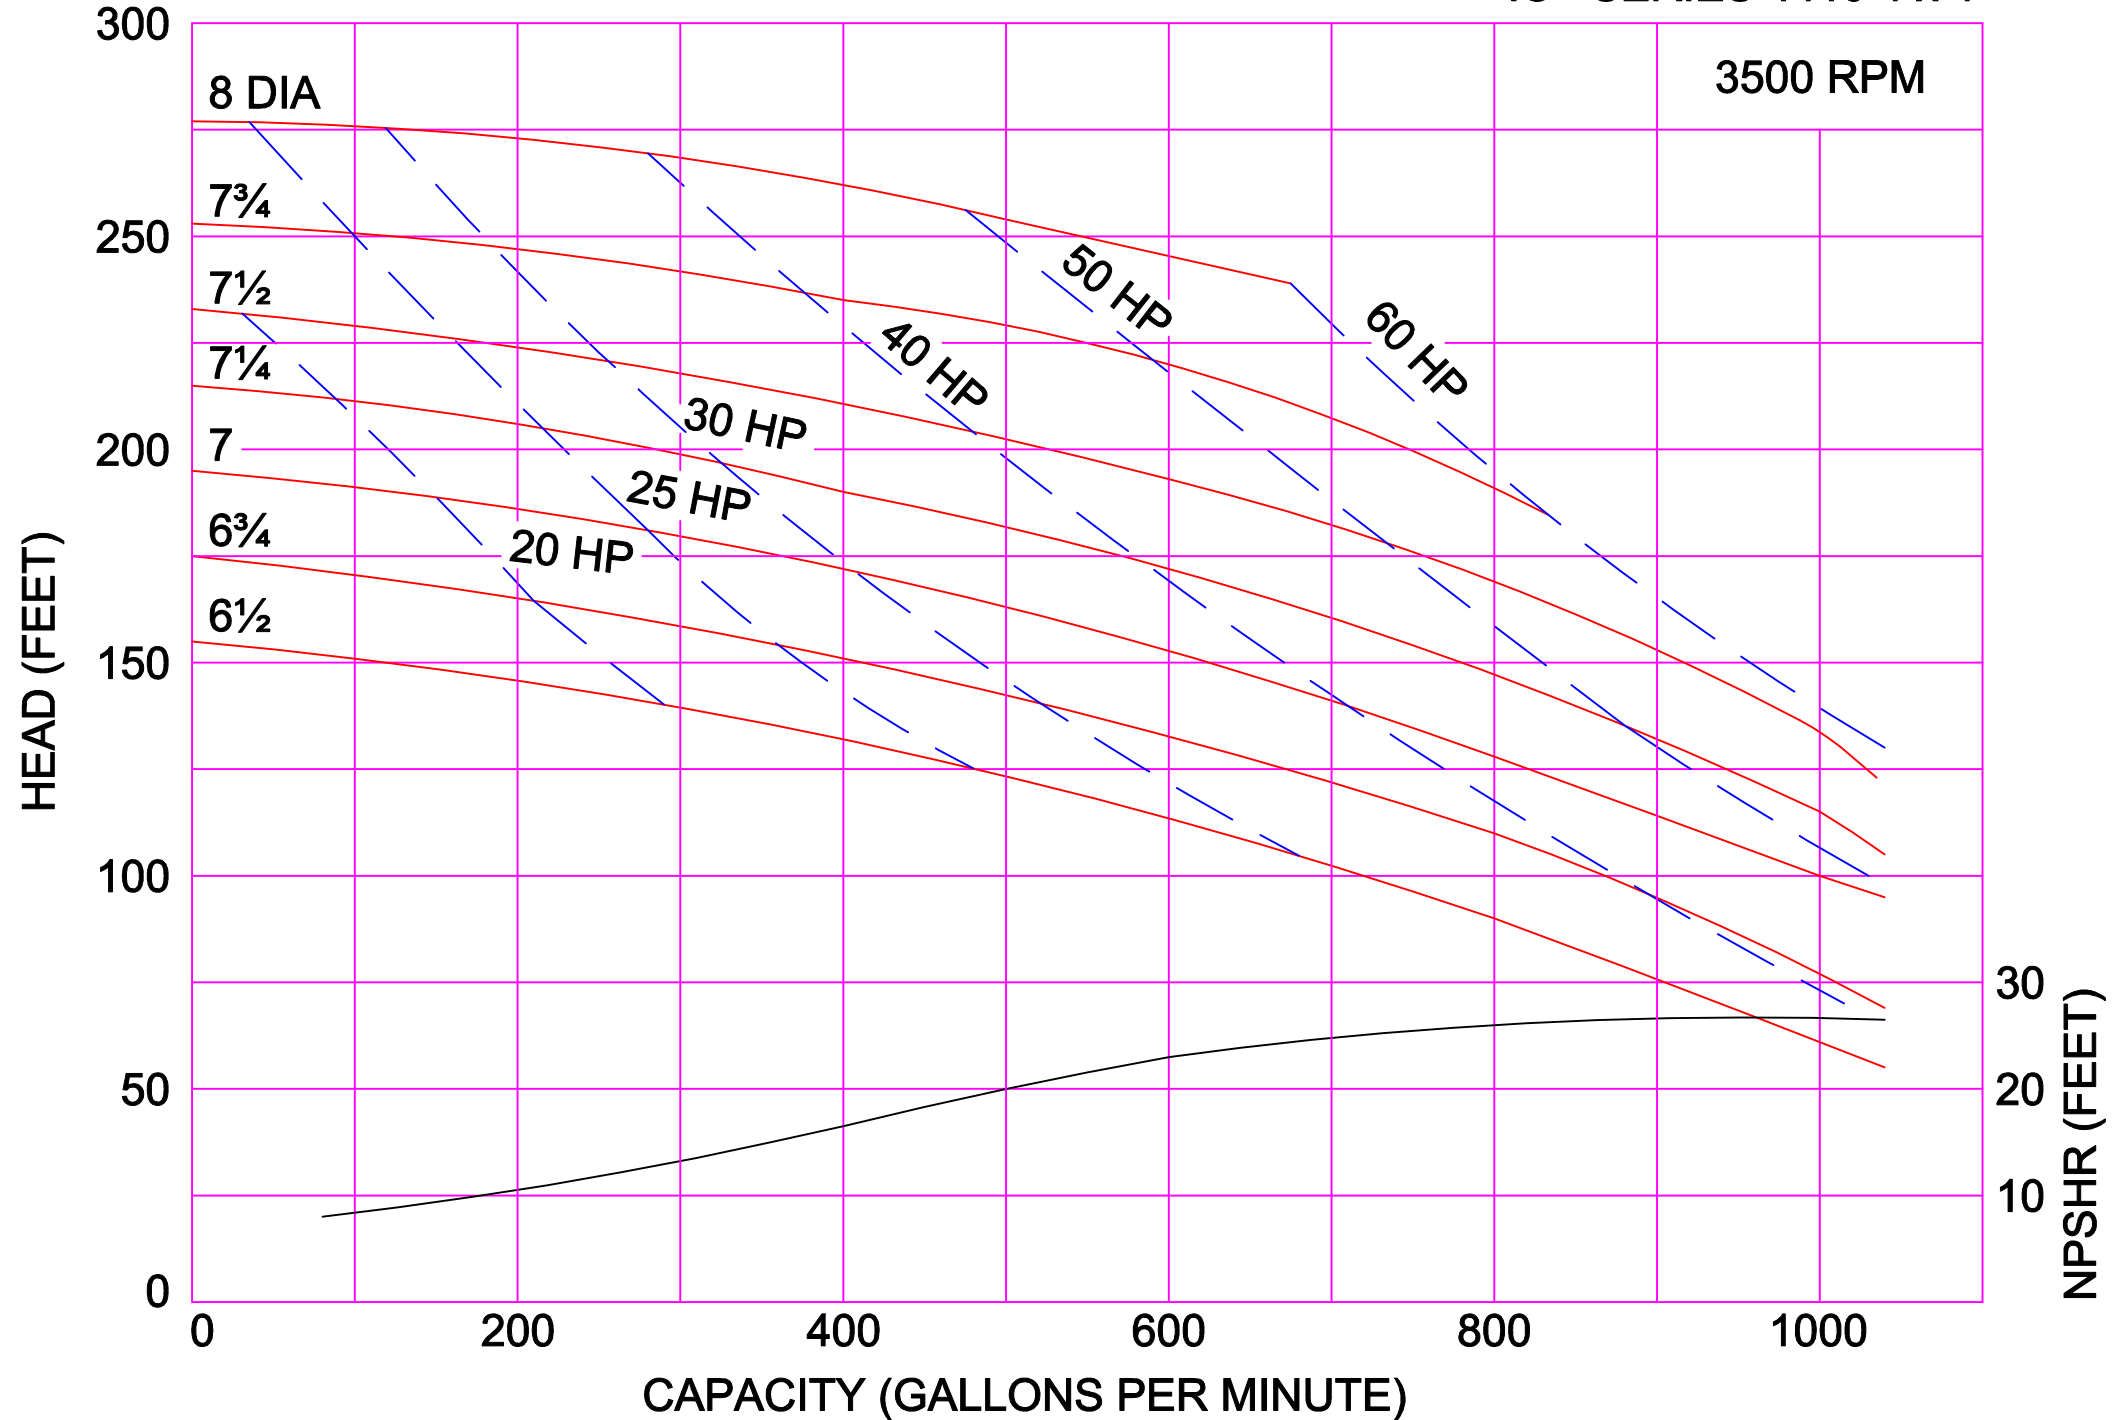

AMPCO PUMPS COMPANY, INC.
IC+ SERIES 4410 4 x 4