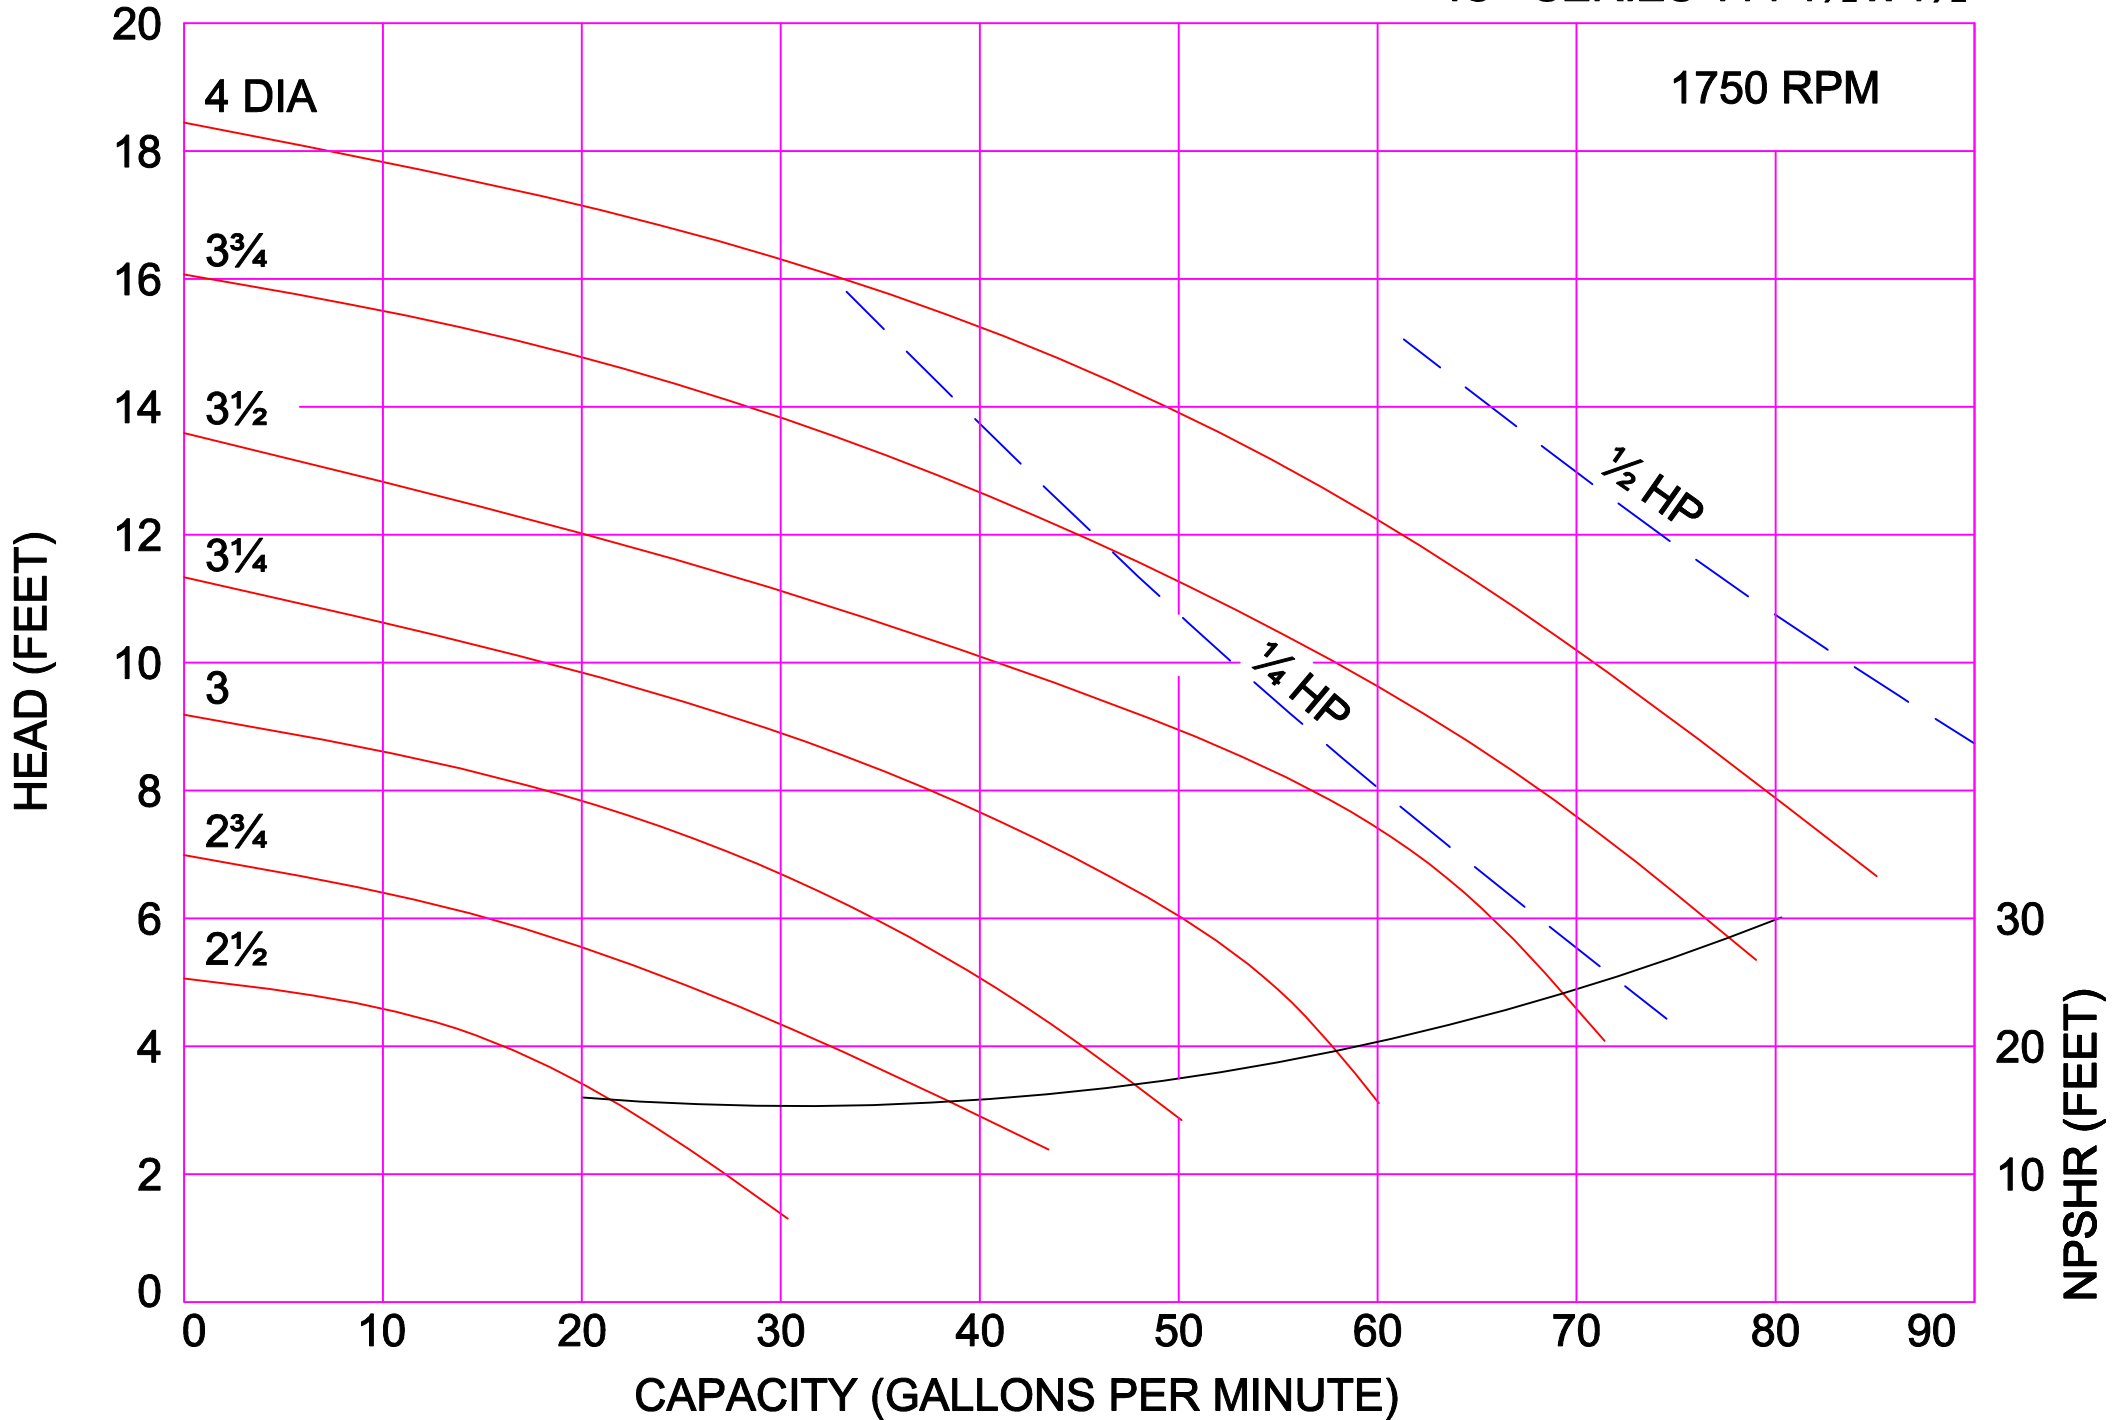

AMPCO PUMPS COMPANY, INC.
IC+ SERIES 114 1½ x 1½