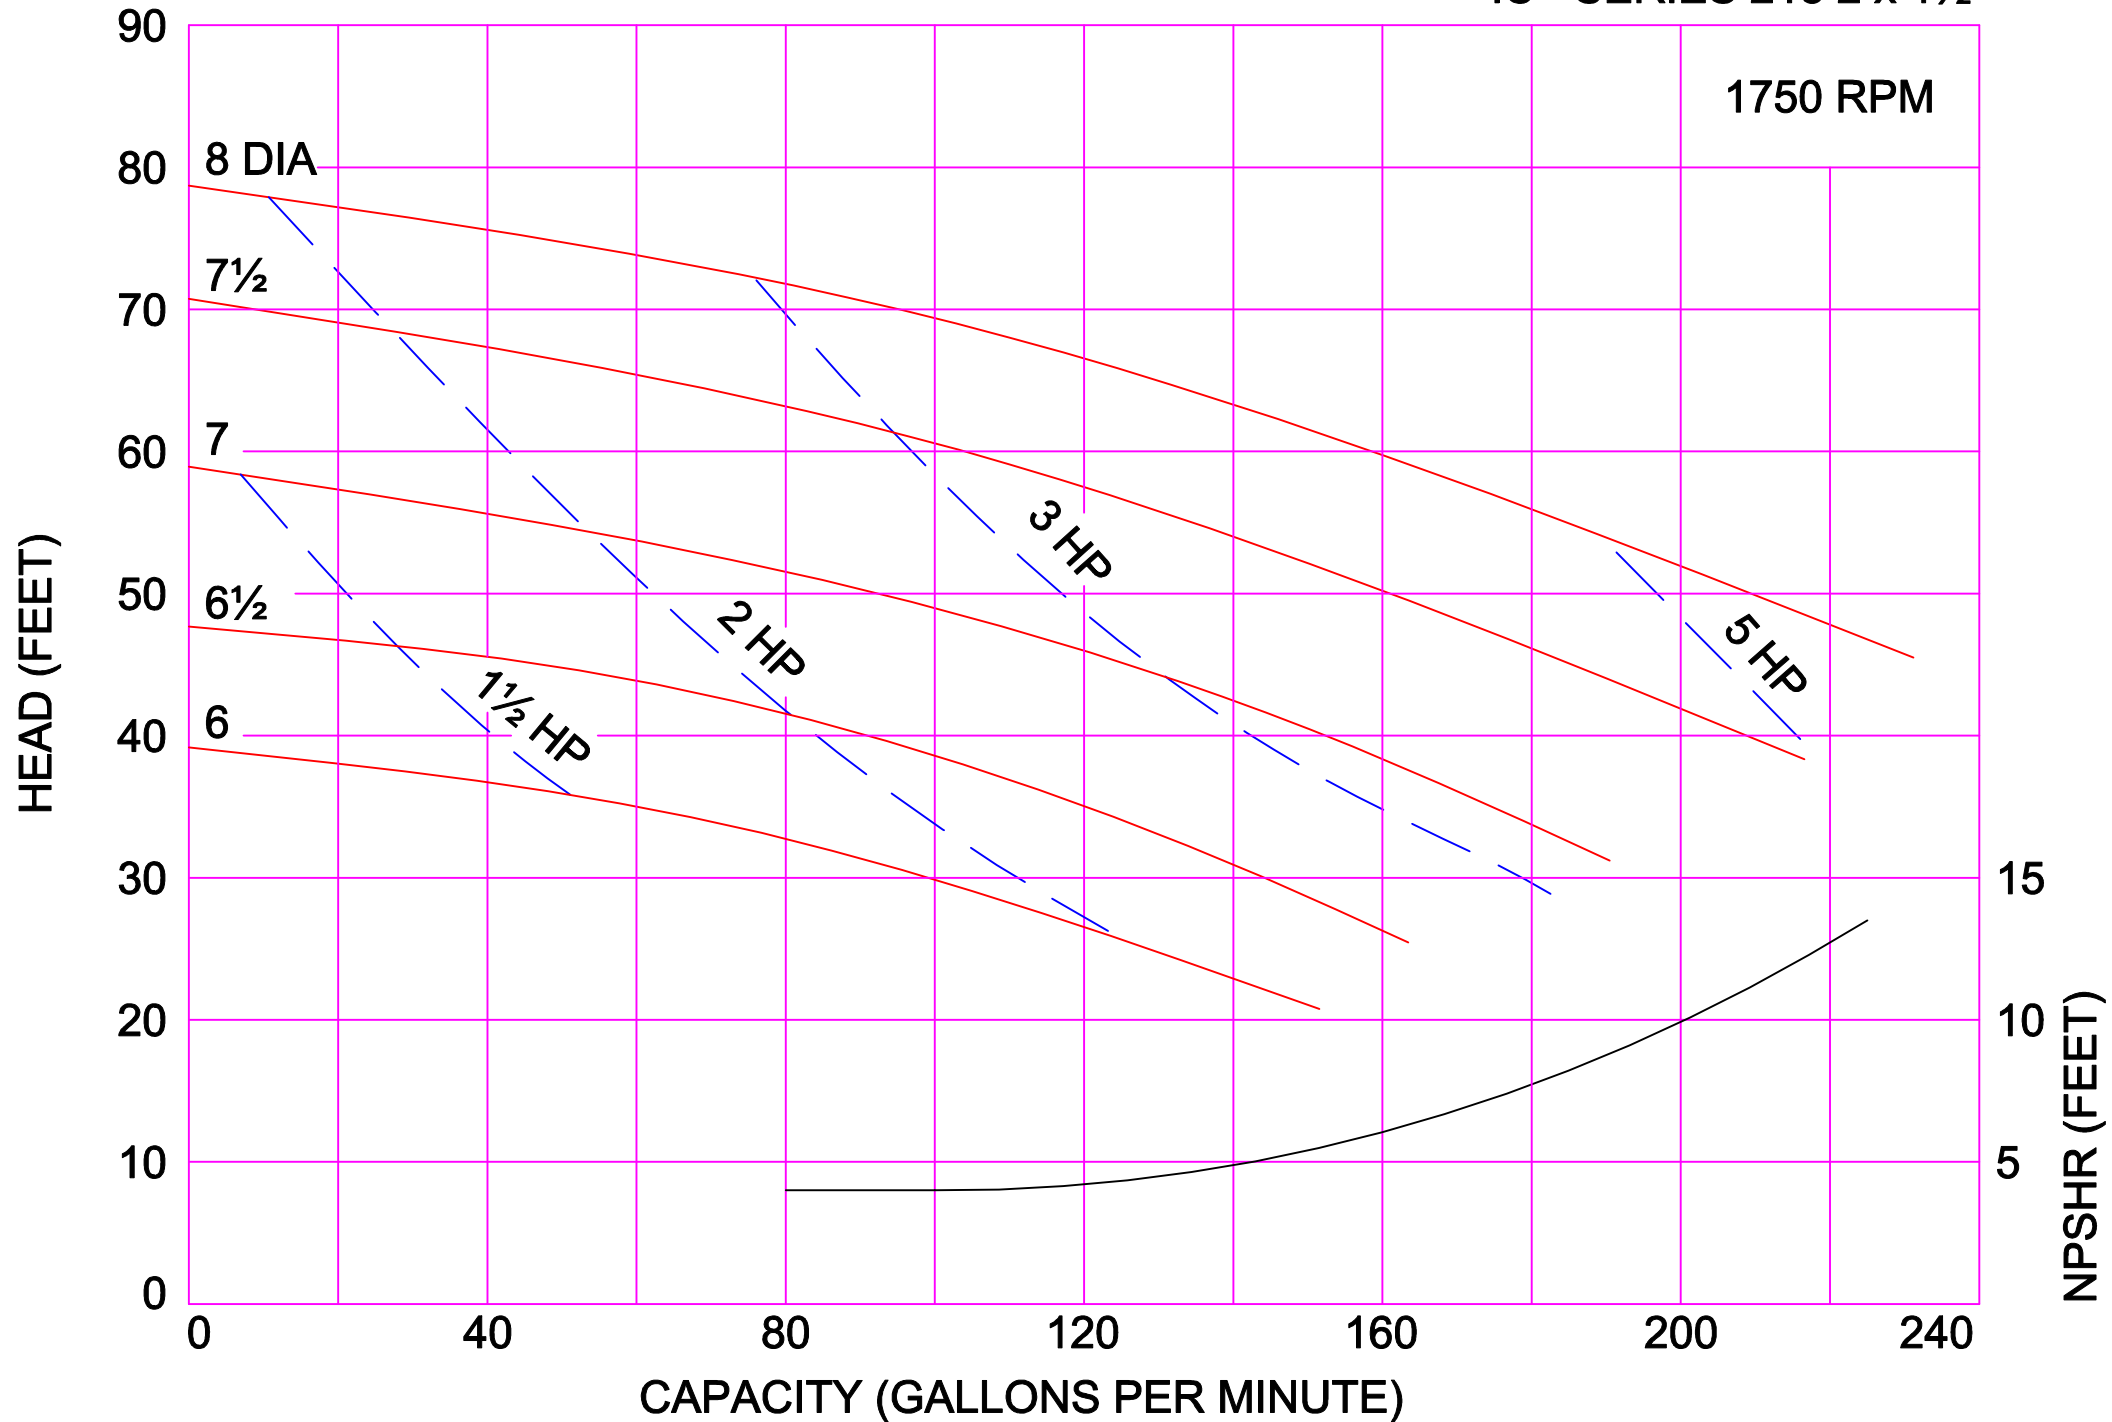

AMPCO PUMPS COMPANY, INC.
IC+ SERIES 216 2 x 1½

1750 RPM

AMPCO PUMPS COMPANY, INC.
IC+ SERIES 216 2½ x 1½

1750 RPM

AMPCO PUMPS COMPANY, INC.
IC+ SERIES 218 2 x 1½

1750 RPM

AMPCO PUMPS COMPANY, INC.
IC+ SERIES 218 3 x 1½