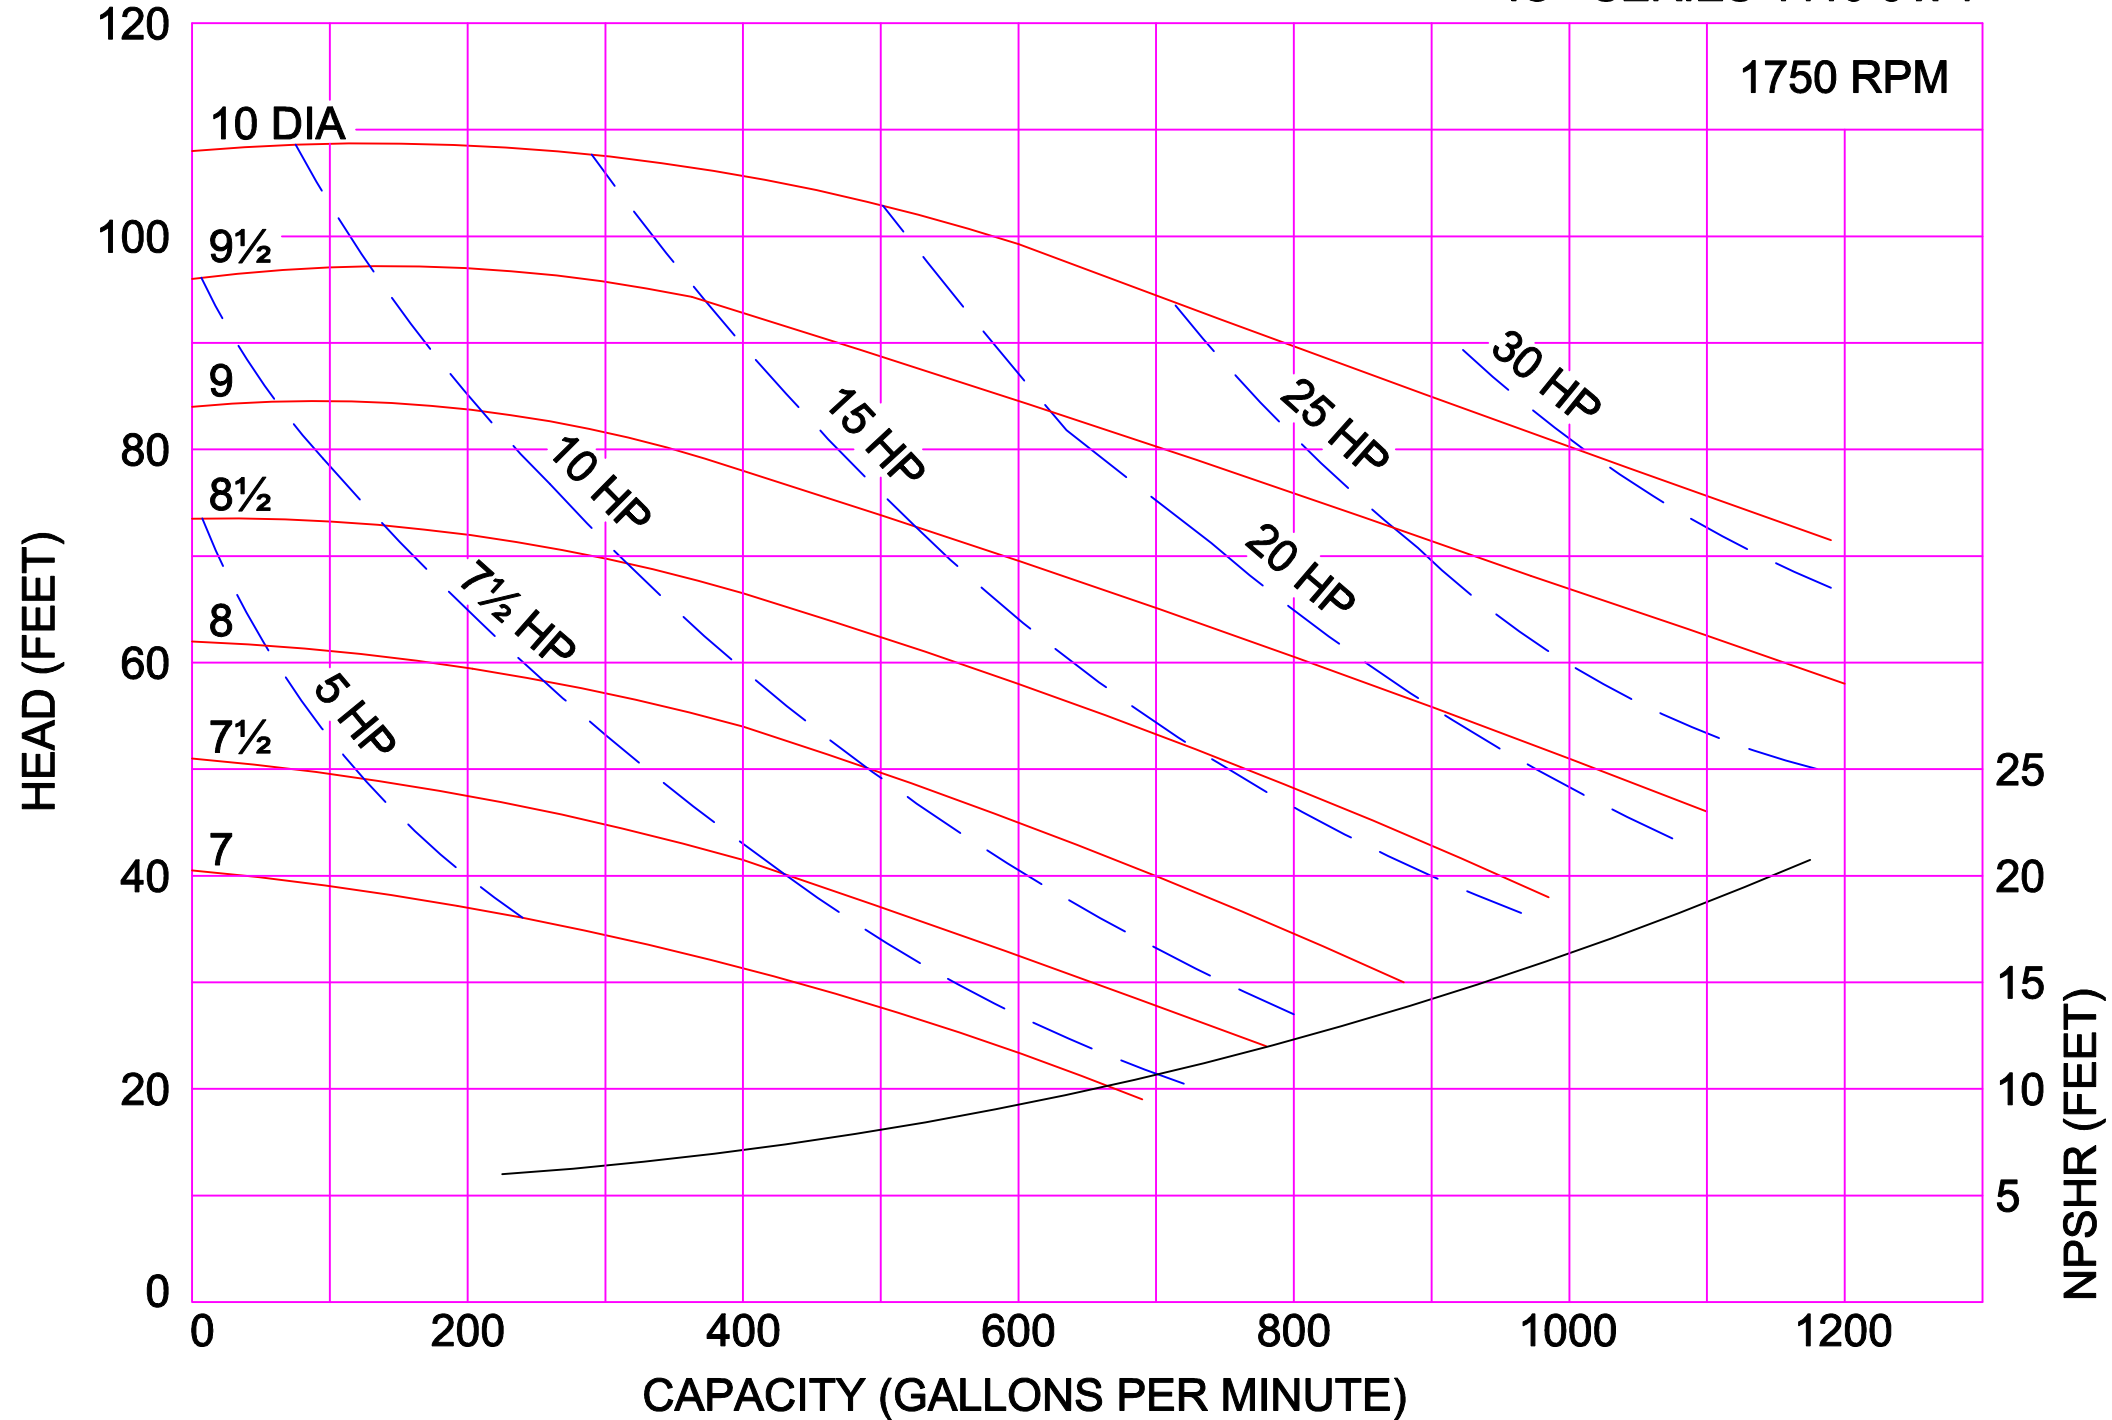

HEAD (FEET)

NPSHR (FEET)

CAPACITY (GALLONS PER MINUTE)

AMPCO PUMPS COMPANY, INC.

IC+ SERIES 4410 6 x 4

1750 RPM

AMPCO PUMPS COMPANY, INC.
IC+ SERIES 114 1½ x 1½

2900 RPM