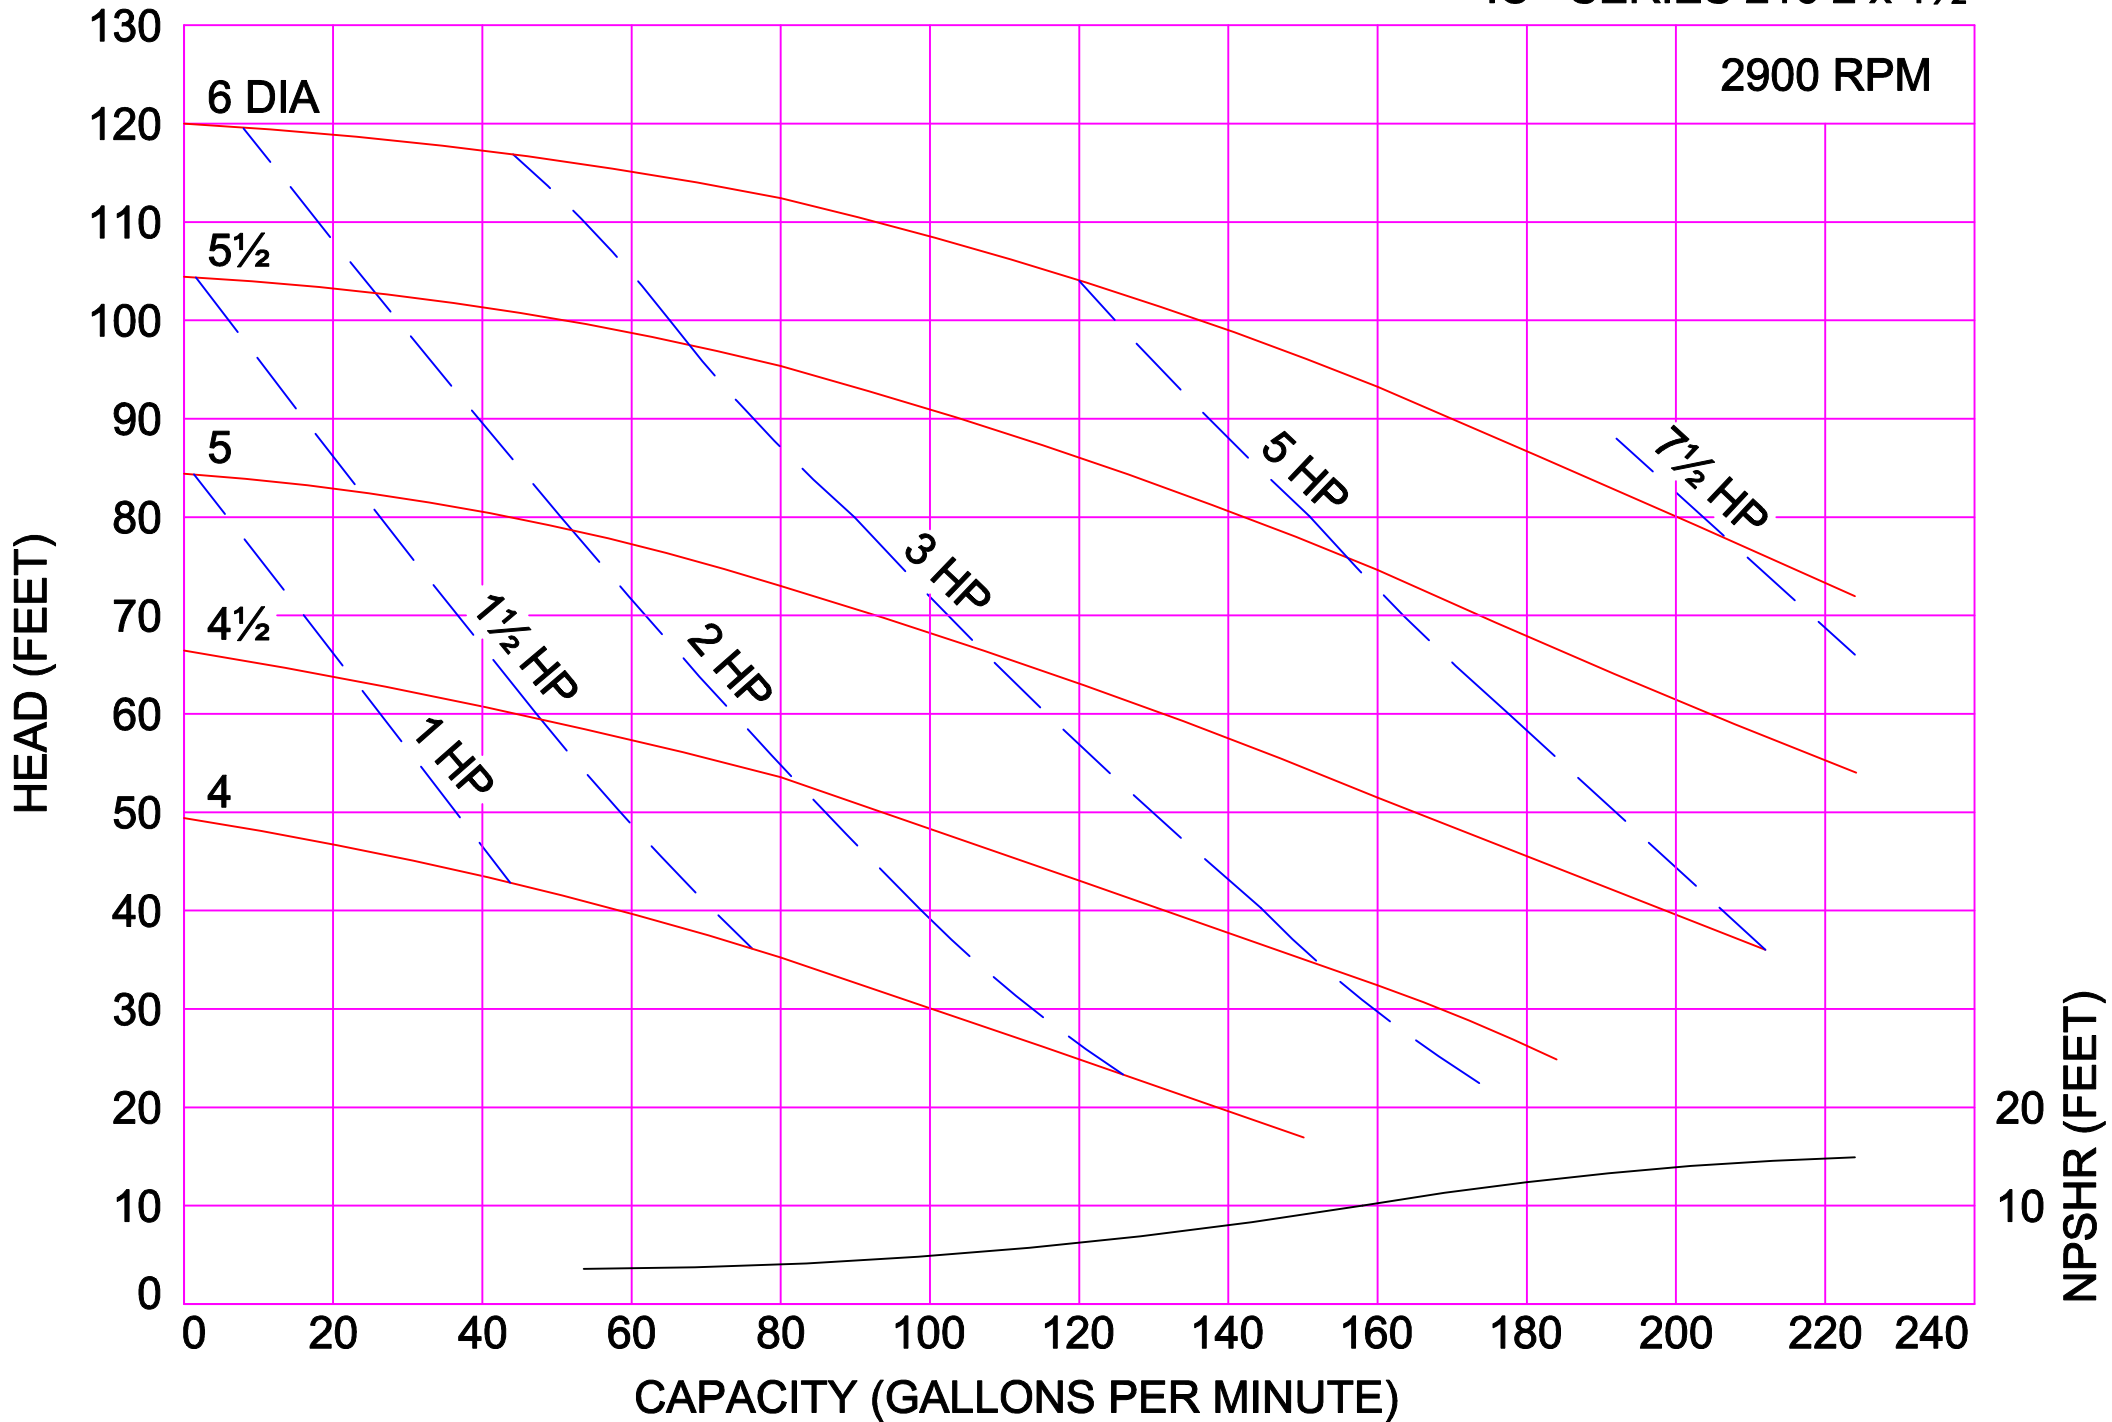

AMPCO PUMPS COMPANY, INC.
IC+ SERIES 216 2 x 1½