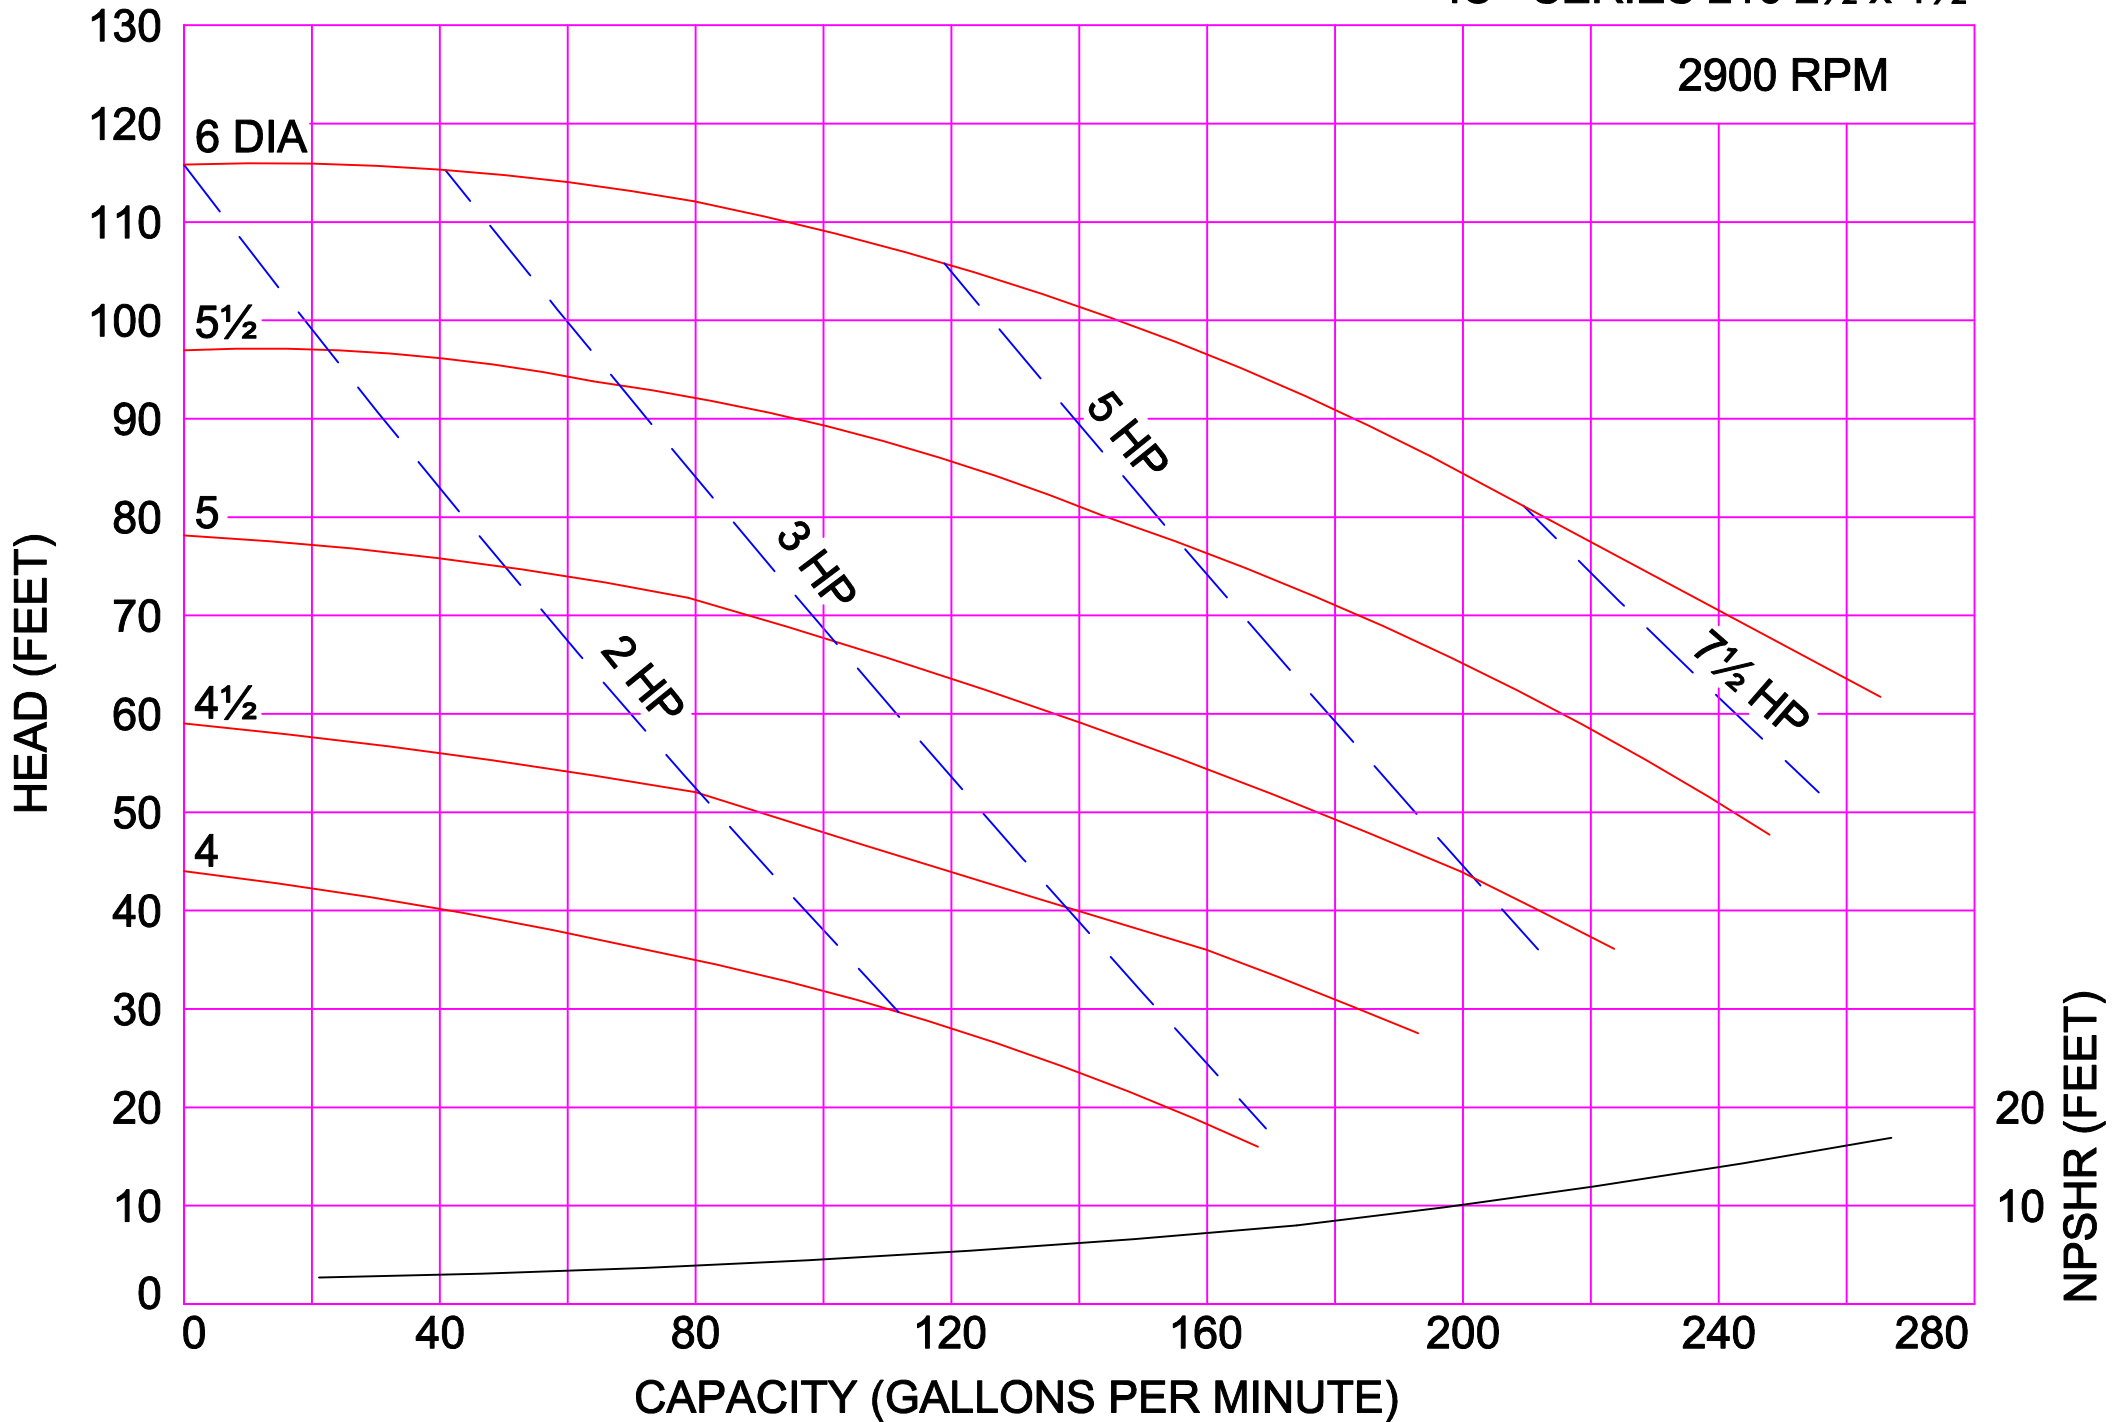

AMPCO PUMPS COMPANY, INC.
IC+ SERIES 216 2½ x 1½

2900 RPM