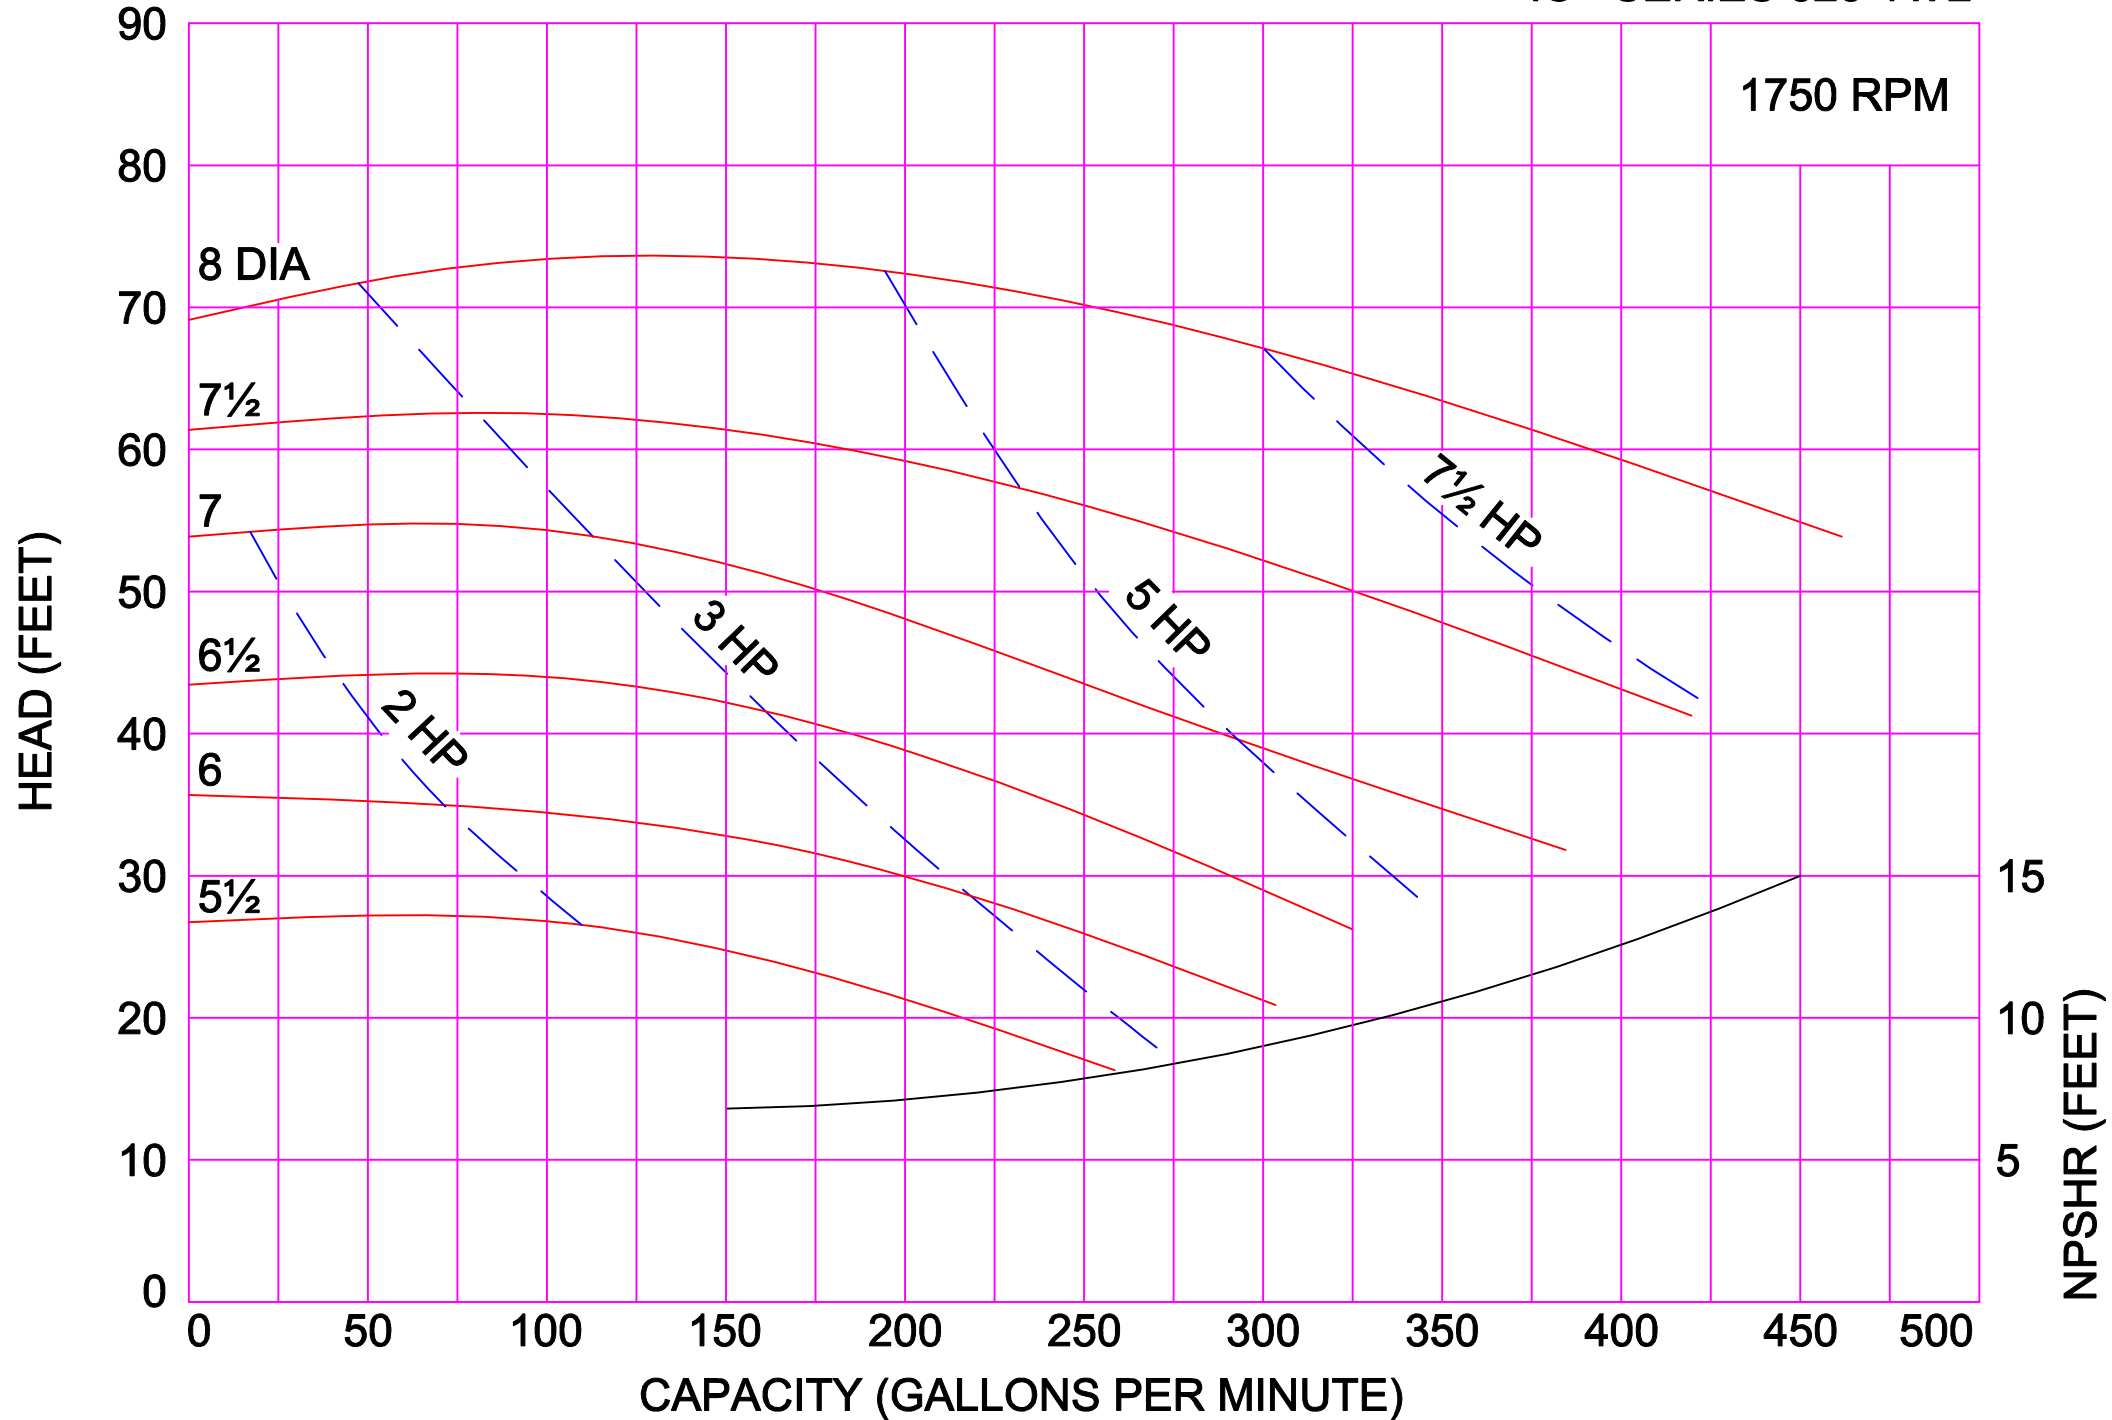

AMPCO PUMPS COMPANY, INC.
IC+ SERIES 328 4 x 2

1750 RPM