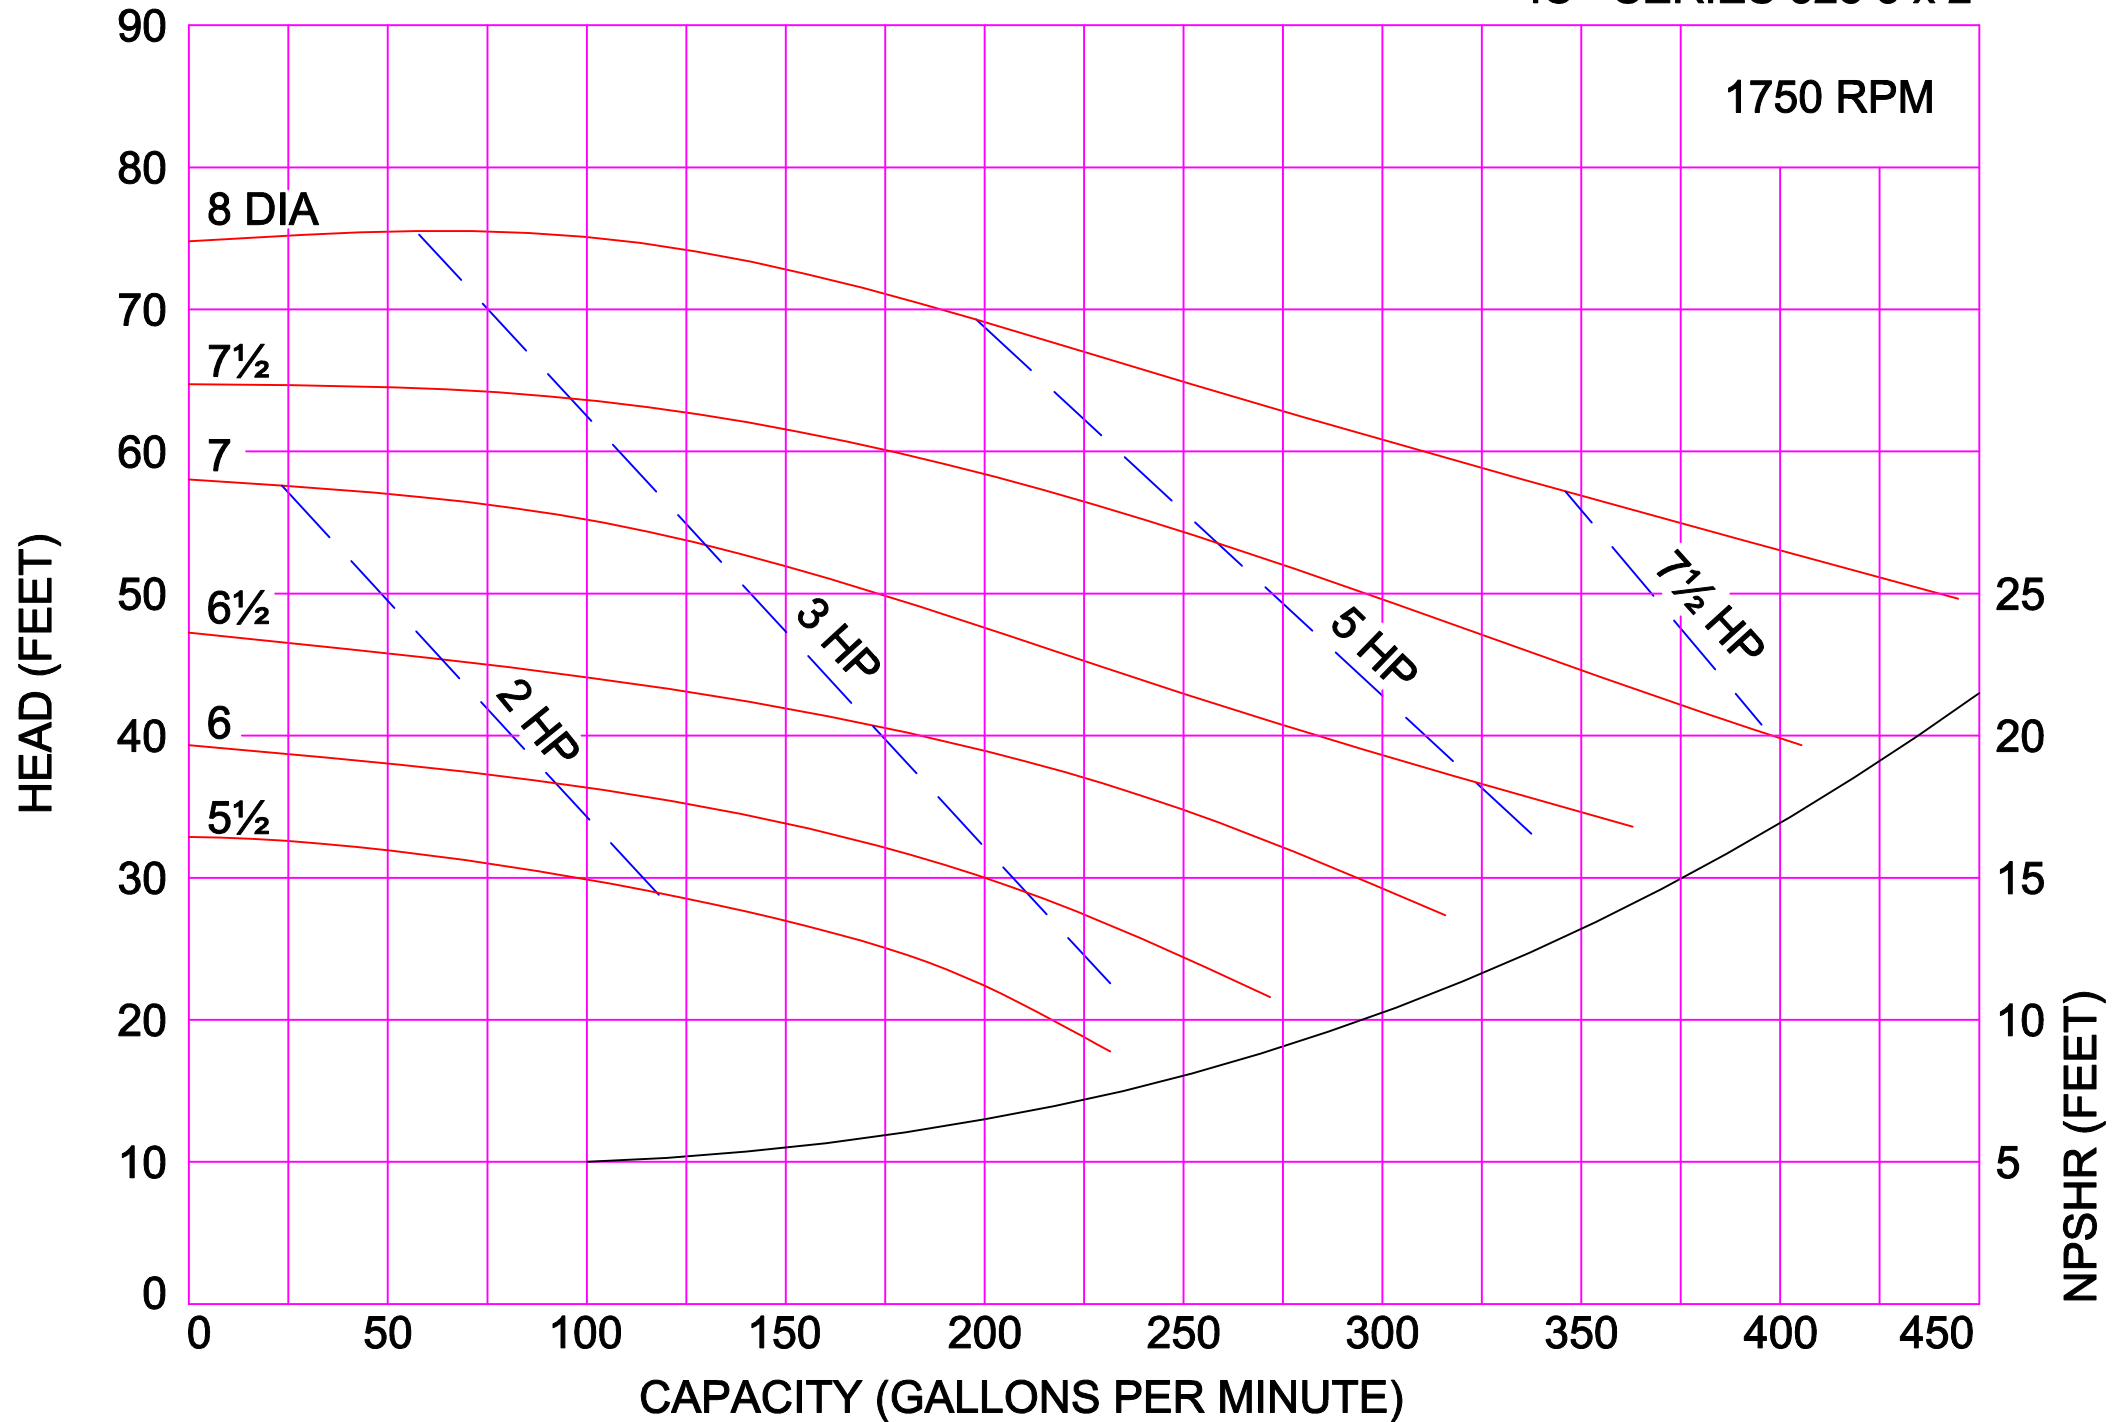

AMPCO PUMPS COMPANY, INC.
IC+ SERIES 328 3 x 2

1750 RPM