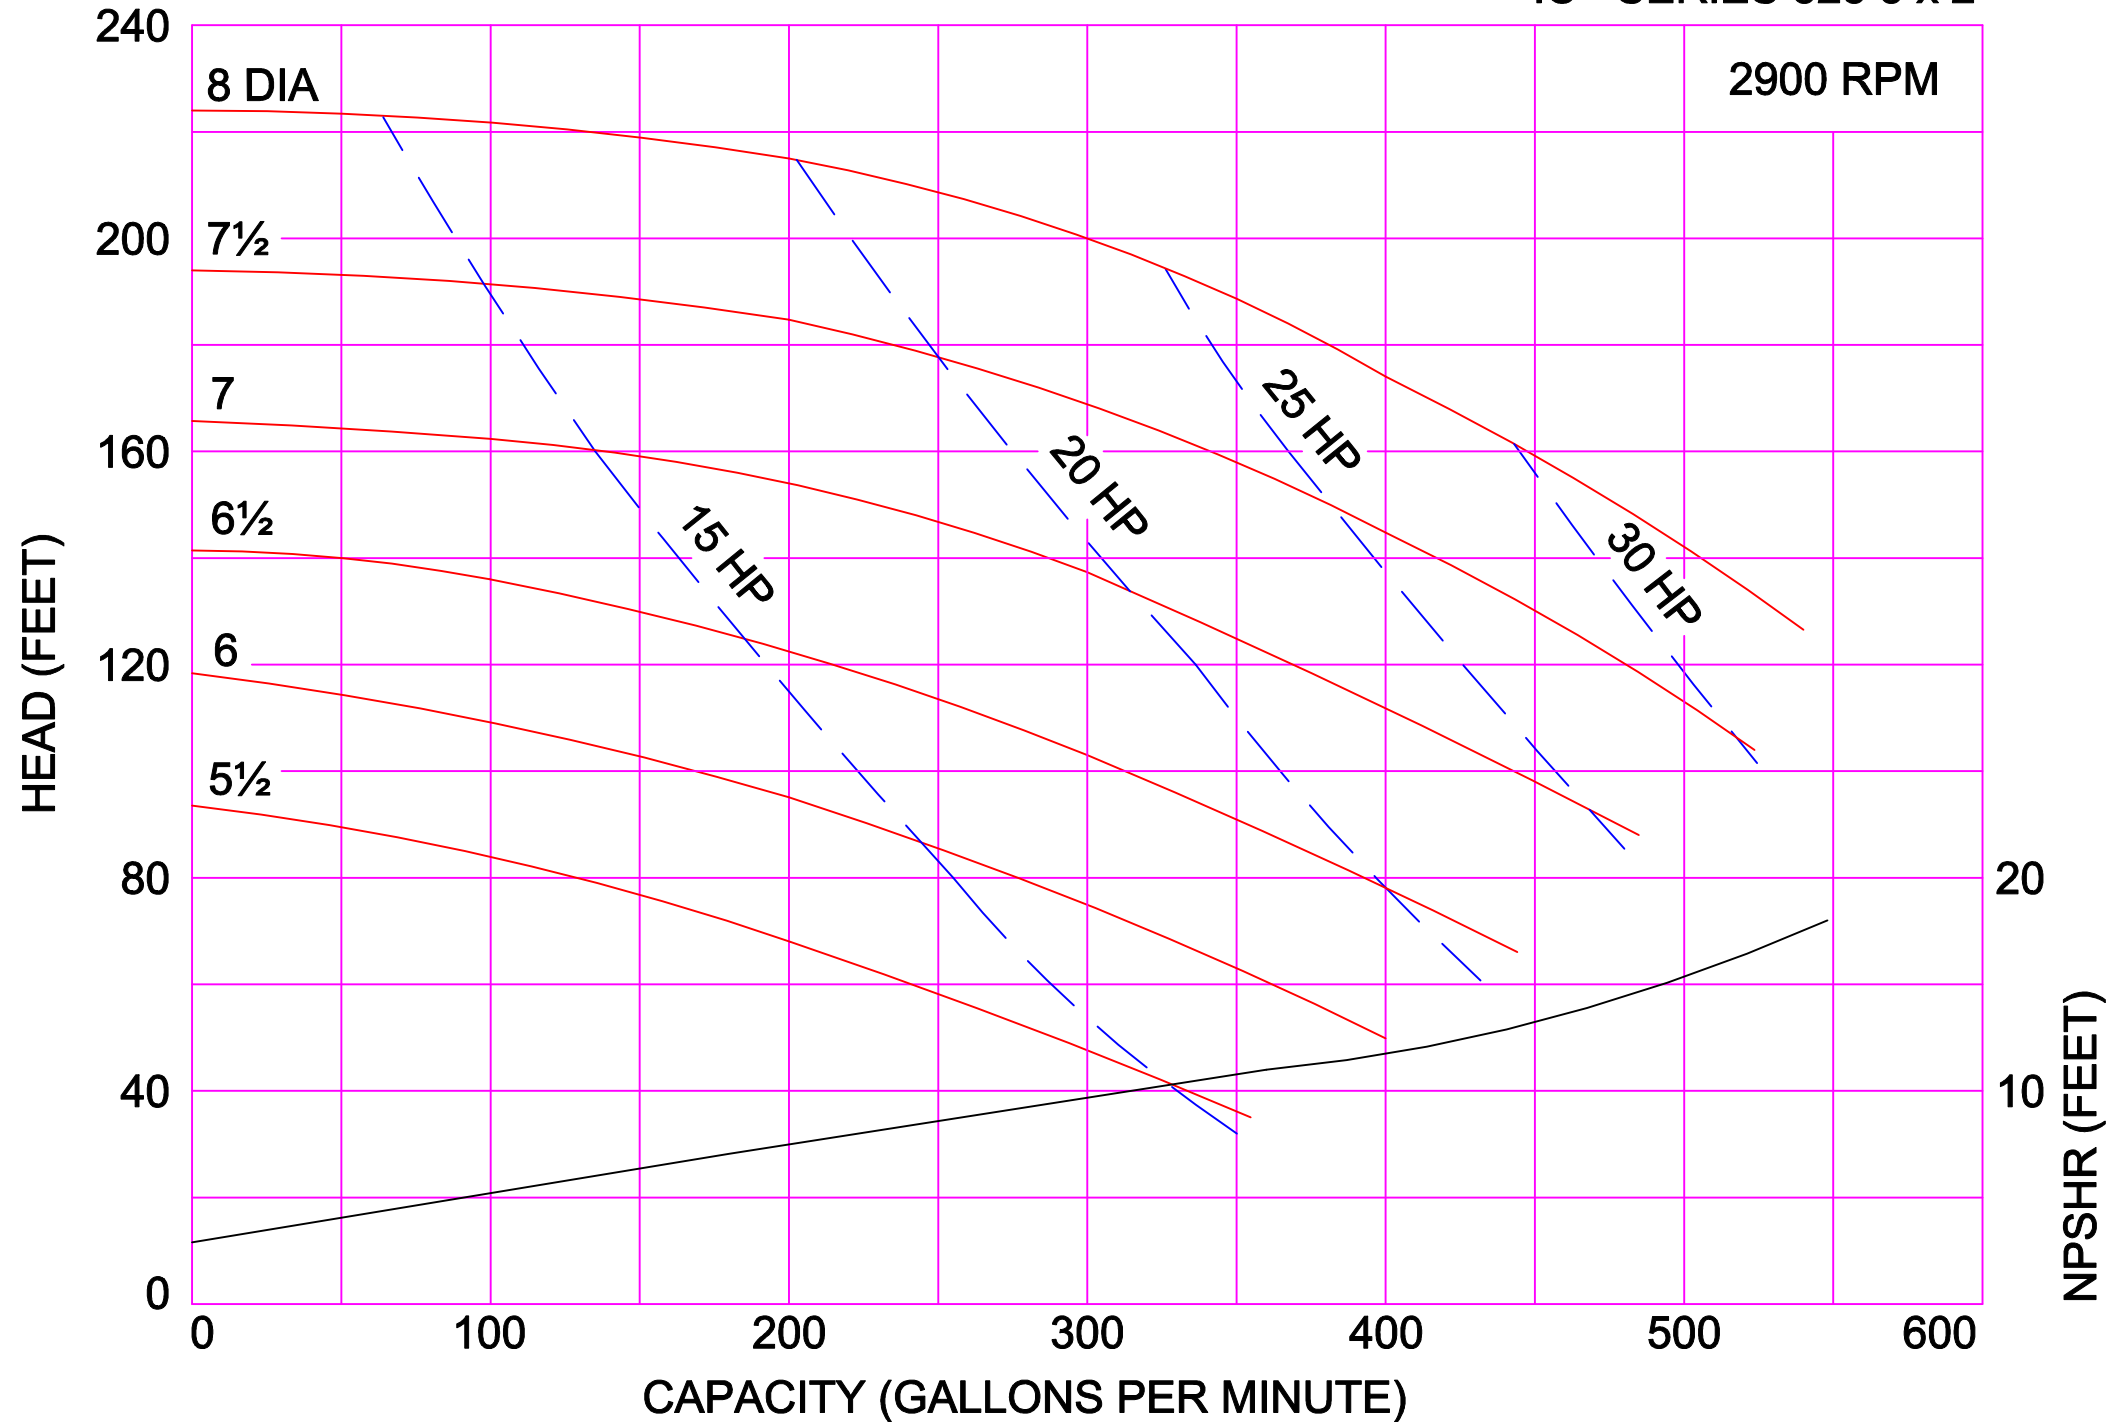

AMPCO PUMPS COMPANY, INC.
IC+ SERIES 328 3 x 2