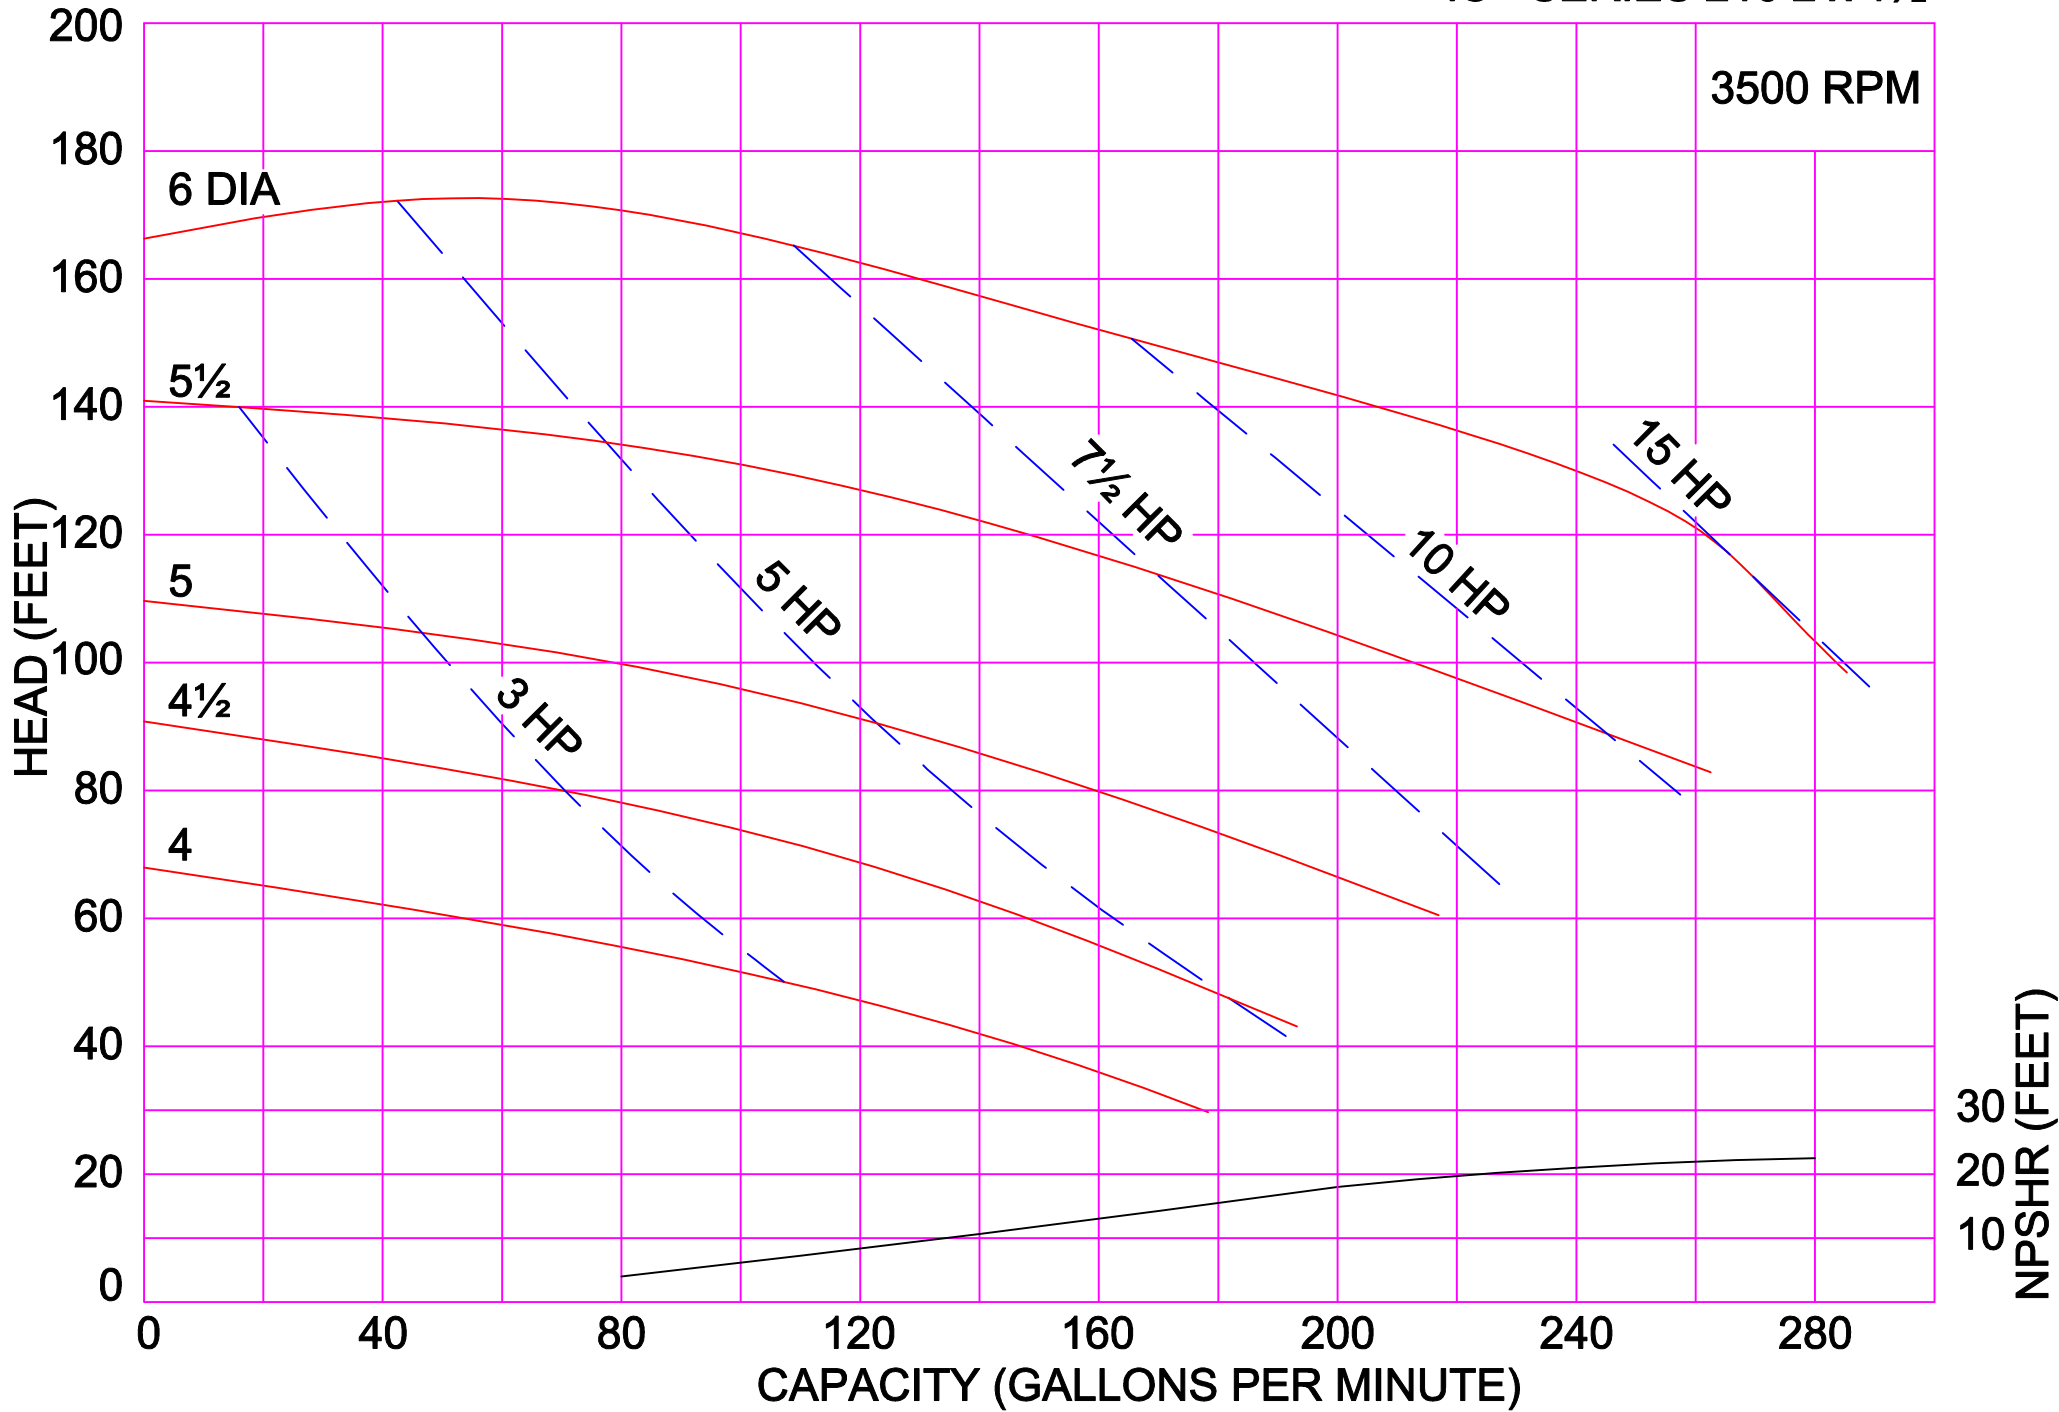

AMPCO PUMPS COMPANY, INC.
IC+ SERIES 114 1½ x 1½

3500 RPM

AMPCO PUMPS COMPANY, INC.
IC+ SERIES 114 2 x 1½

3500 RPM

AMPCO PUMPS COMPANY, INC.

IC+ SERIES 216 2 x 1½

3500 RPM

AMPCO PUMPS COMPANY, INC.
IC+ SERIES 216 2½ x 1½