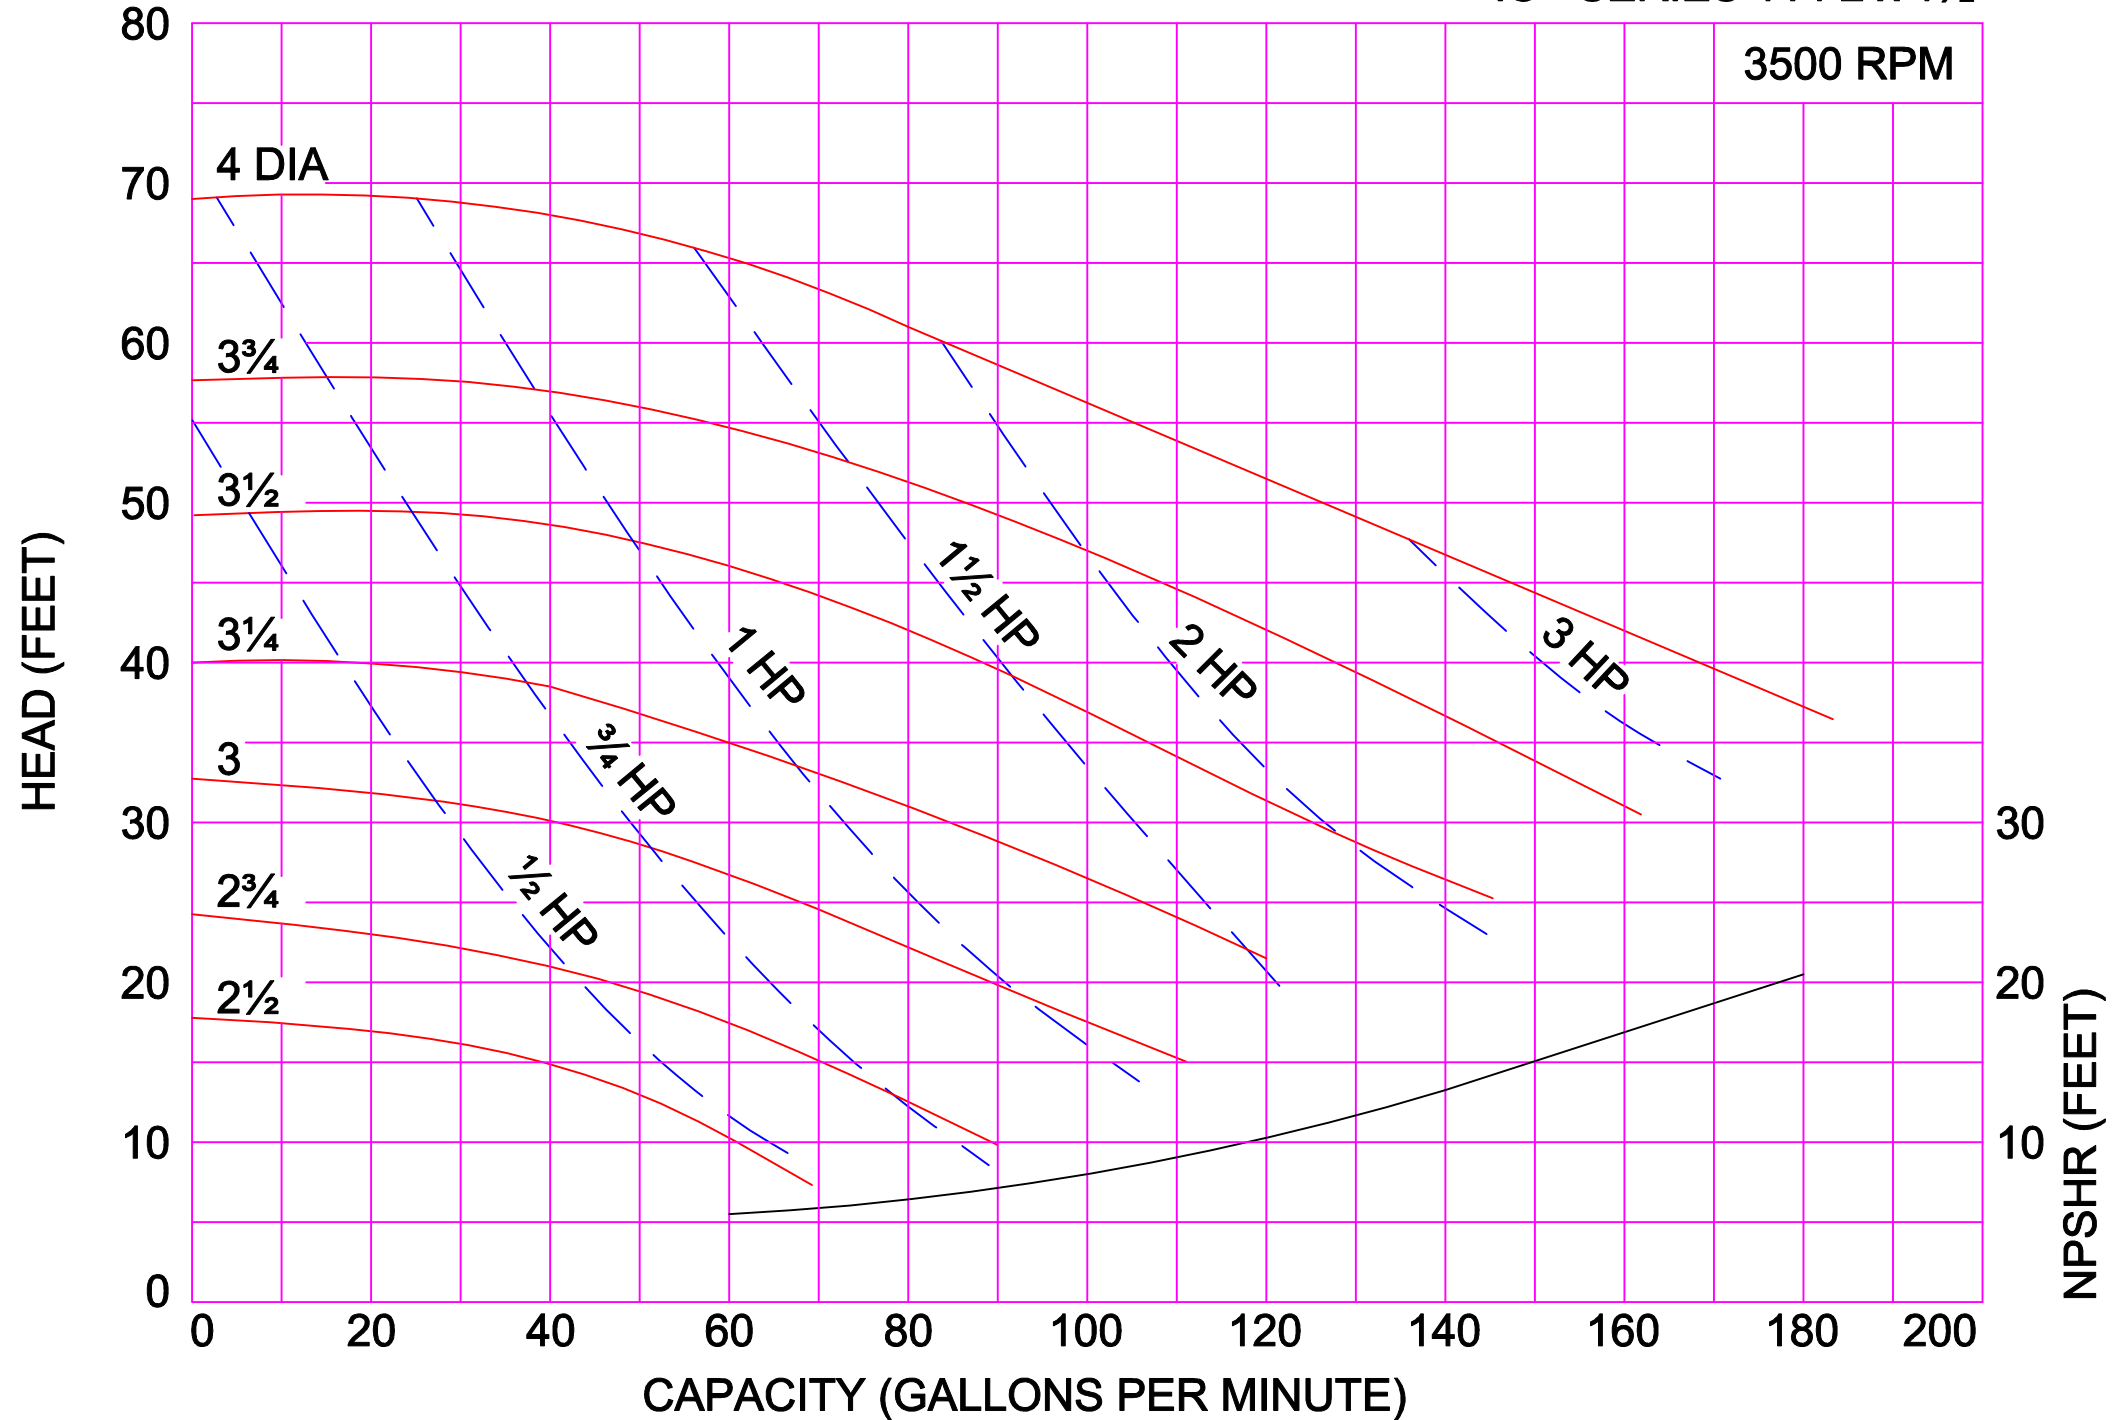

AMPCO PUMPS COMPANY, INC.
IC+ SERIES 114 1½ x 1½

3500 RPM

AMPCO PUMPS COMPANY, INC.
IC+ SERIES 114 2 x 1½

3500 RPM

AMPCO PUMPS COMPANY, INC.

IC+ SERIES 216 2 x 1½

3500 RPM

AMPCO PUMPS COMPANY, INC.
IC+ SERIES 216 2½ x 1½