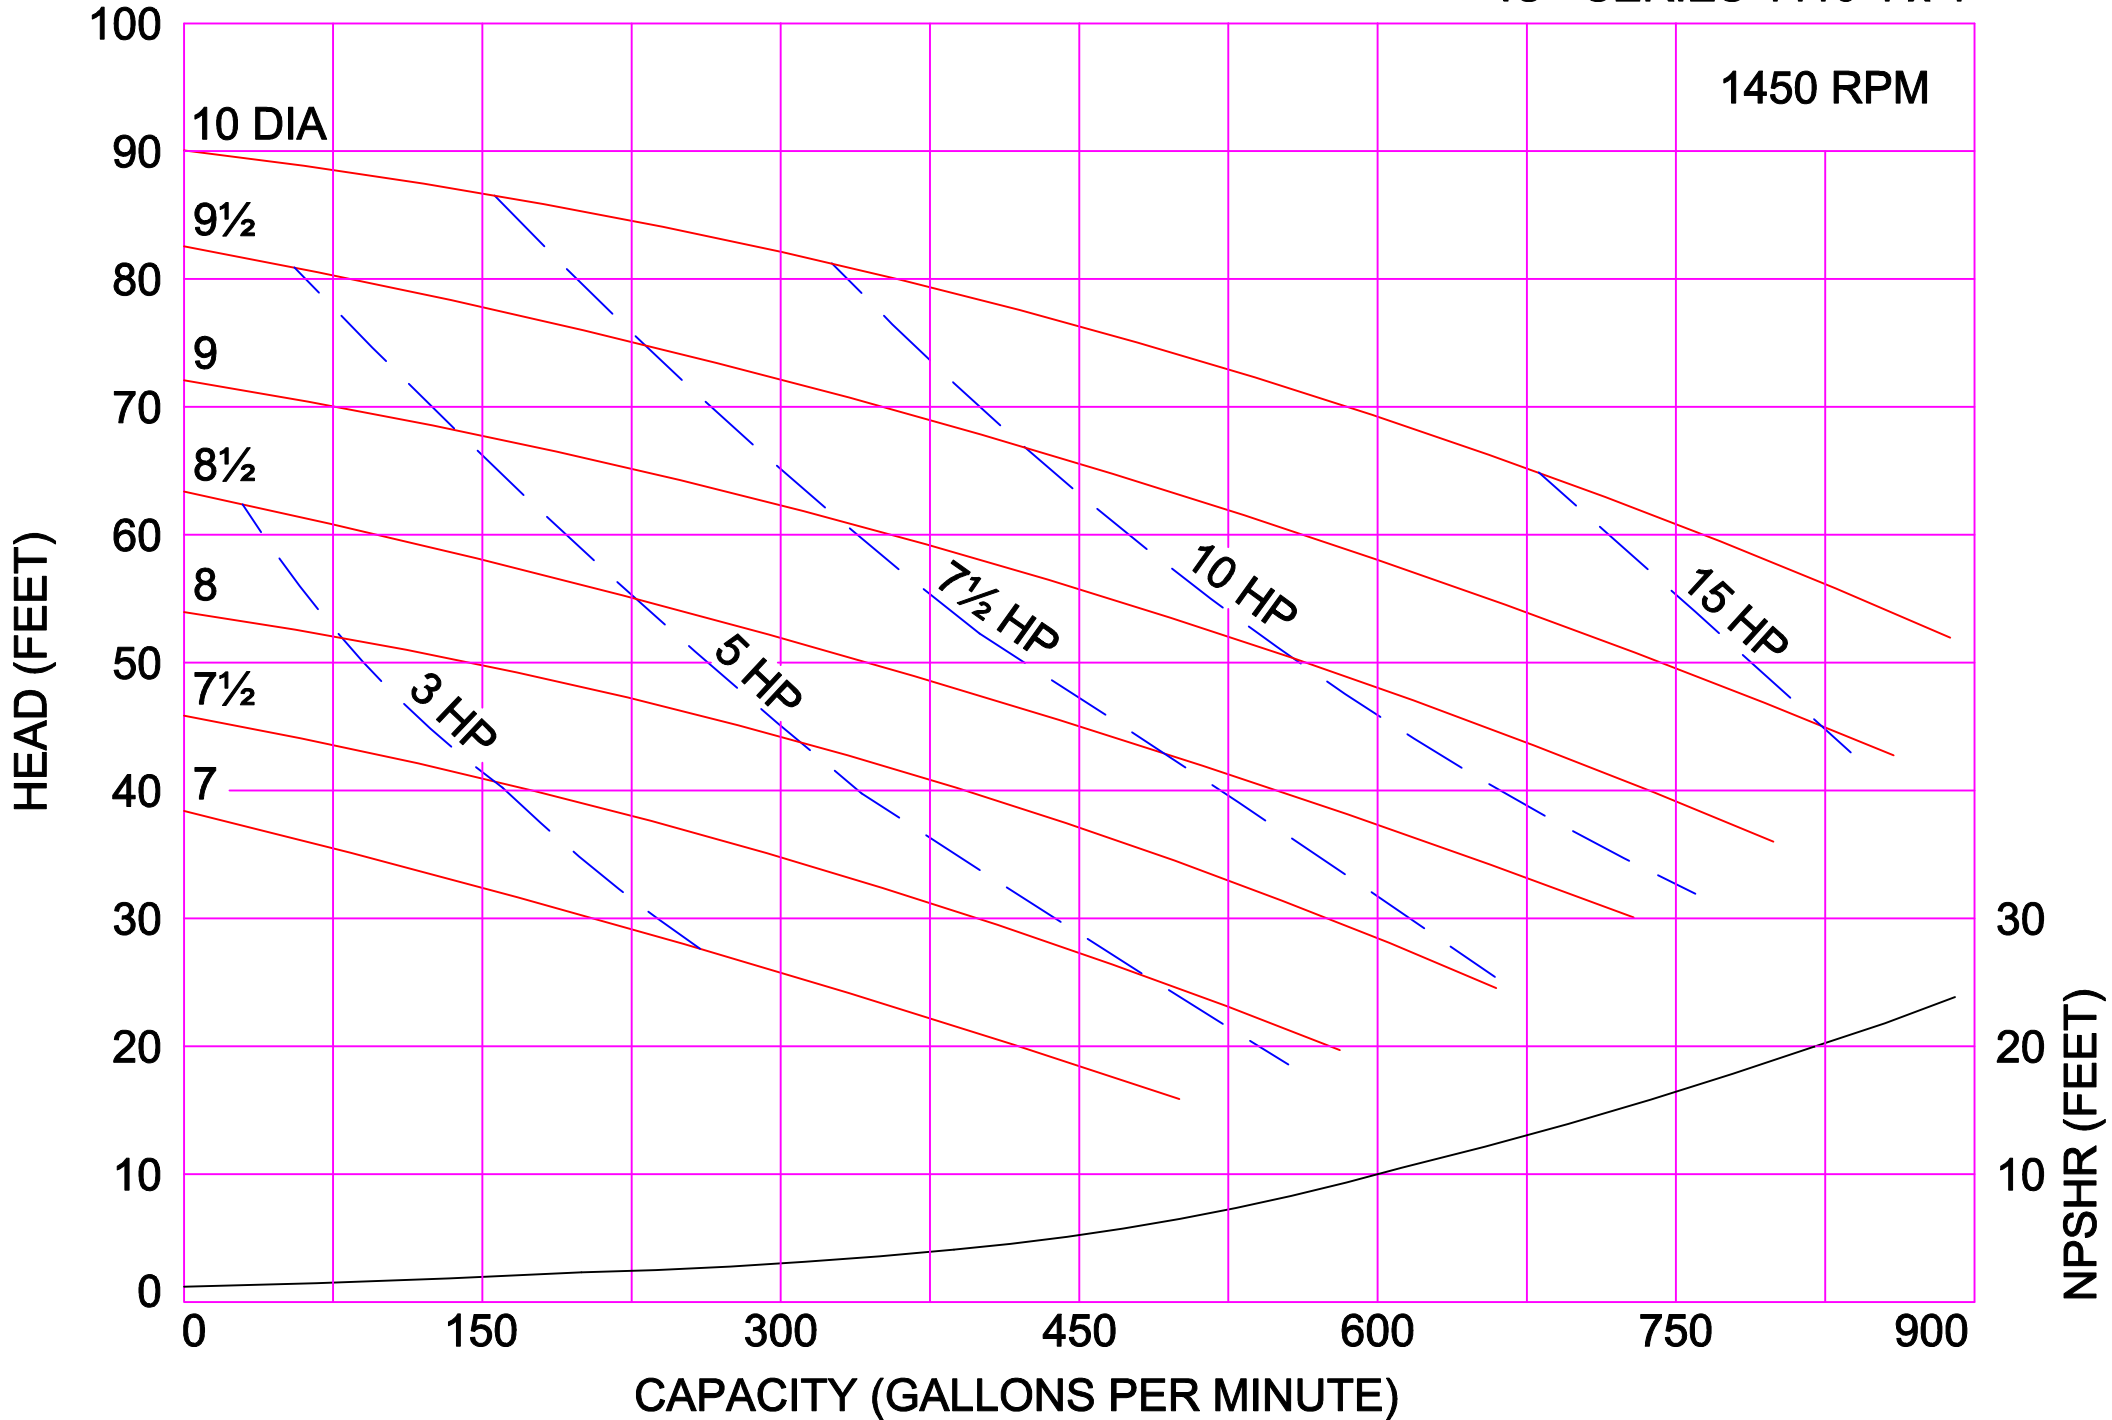

AMPCO PUMPS COMPANY, INC.
IC+ SERIES 4410 4 x 4

1450 RPM