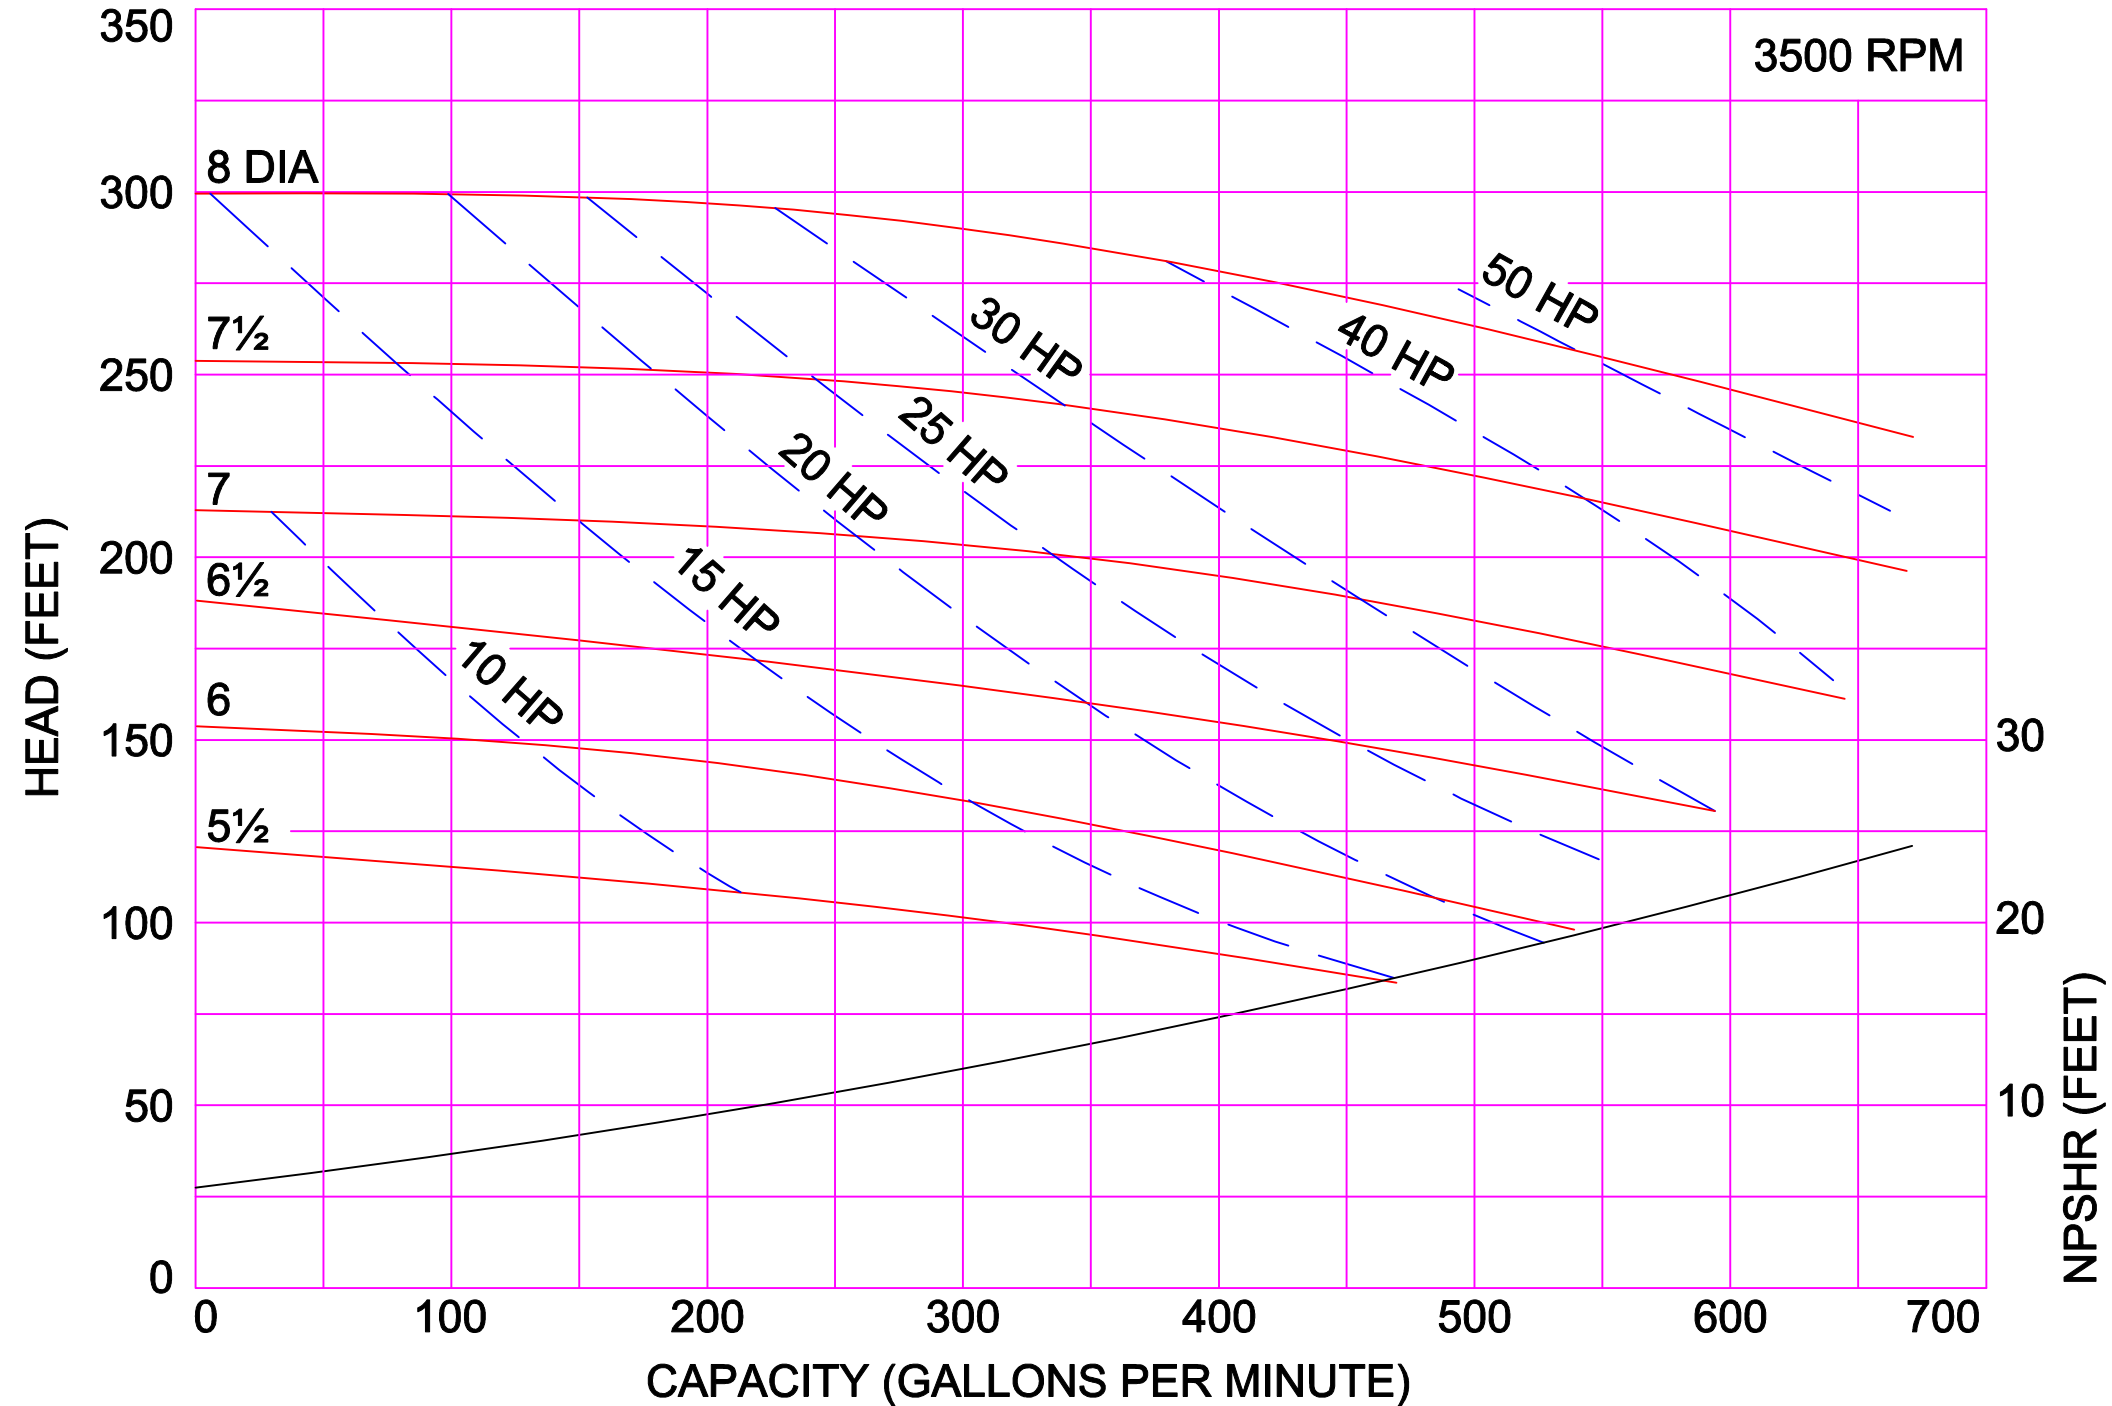

3500 RPM

AMPCO PUMPS COMPANY, INC.
IC+ SERIES 218 2 x 1½

3500 RPM

AMPCO PUMPS COMPANY, INC.
IC+ SERIES 218 3 x 1½

3500 RPM

AMPCO PUMPS COMPANY, INC.
IC+ SERIES 328 3 x 2

3500 RPM

AMPCO PUMPS COMPANY, INC.
IC+ SERIES 328 4 x 2