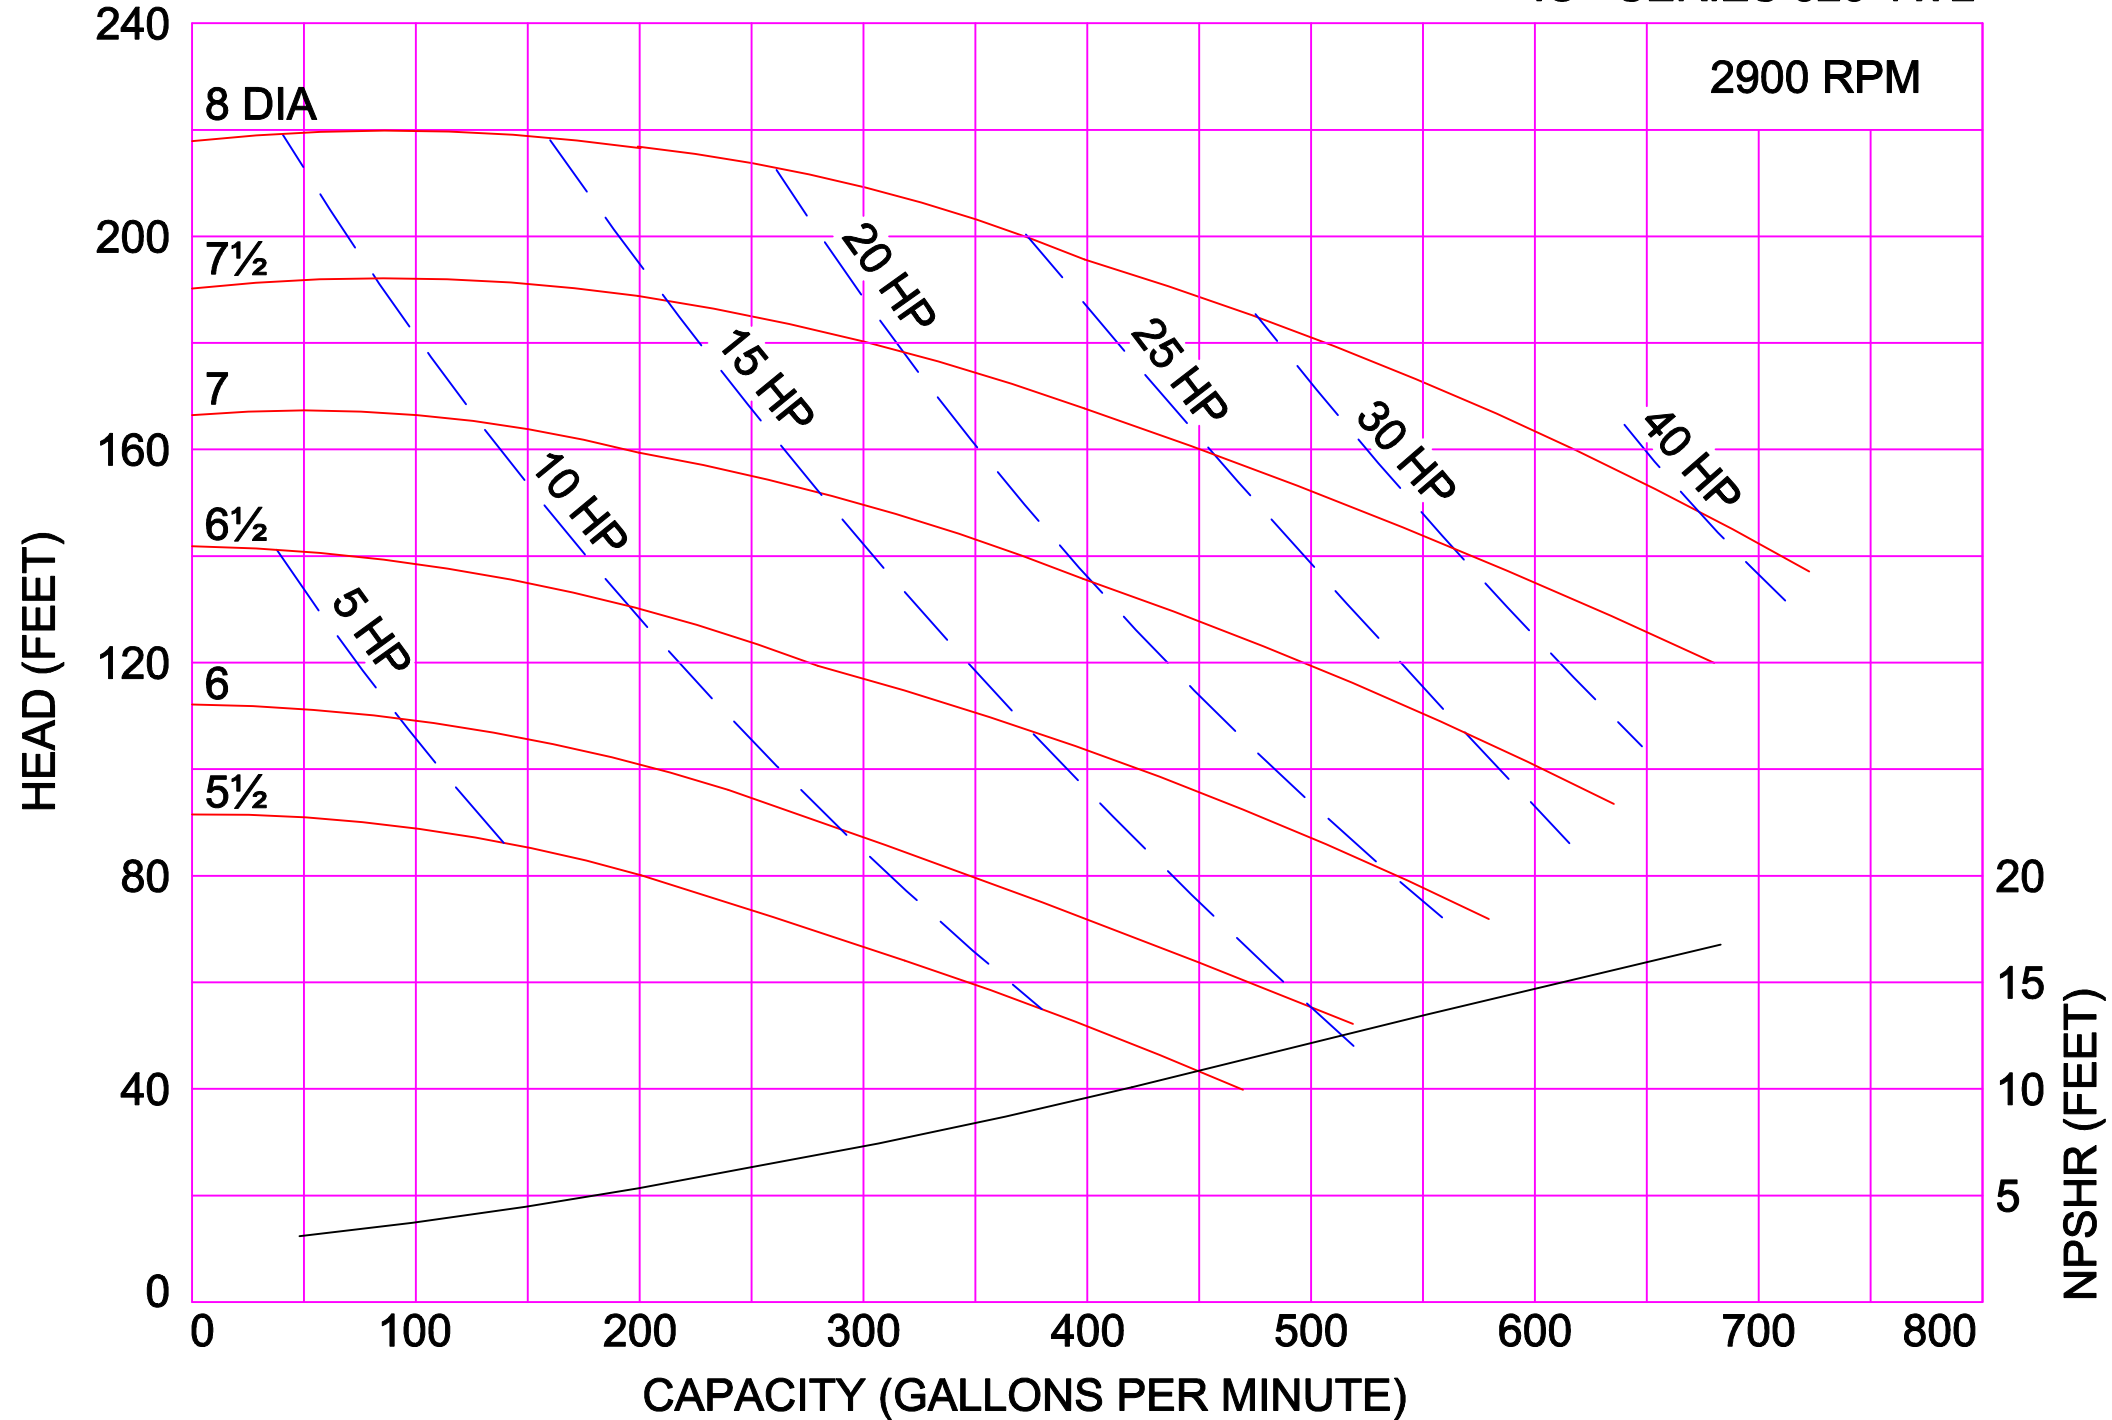

AMPCO PUMPS COMPANY, INC.

IC+ SERIES 328 4 x 2

2900 RPM