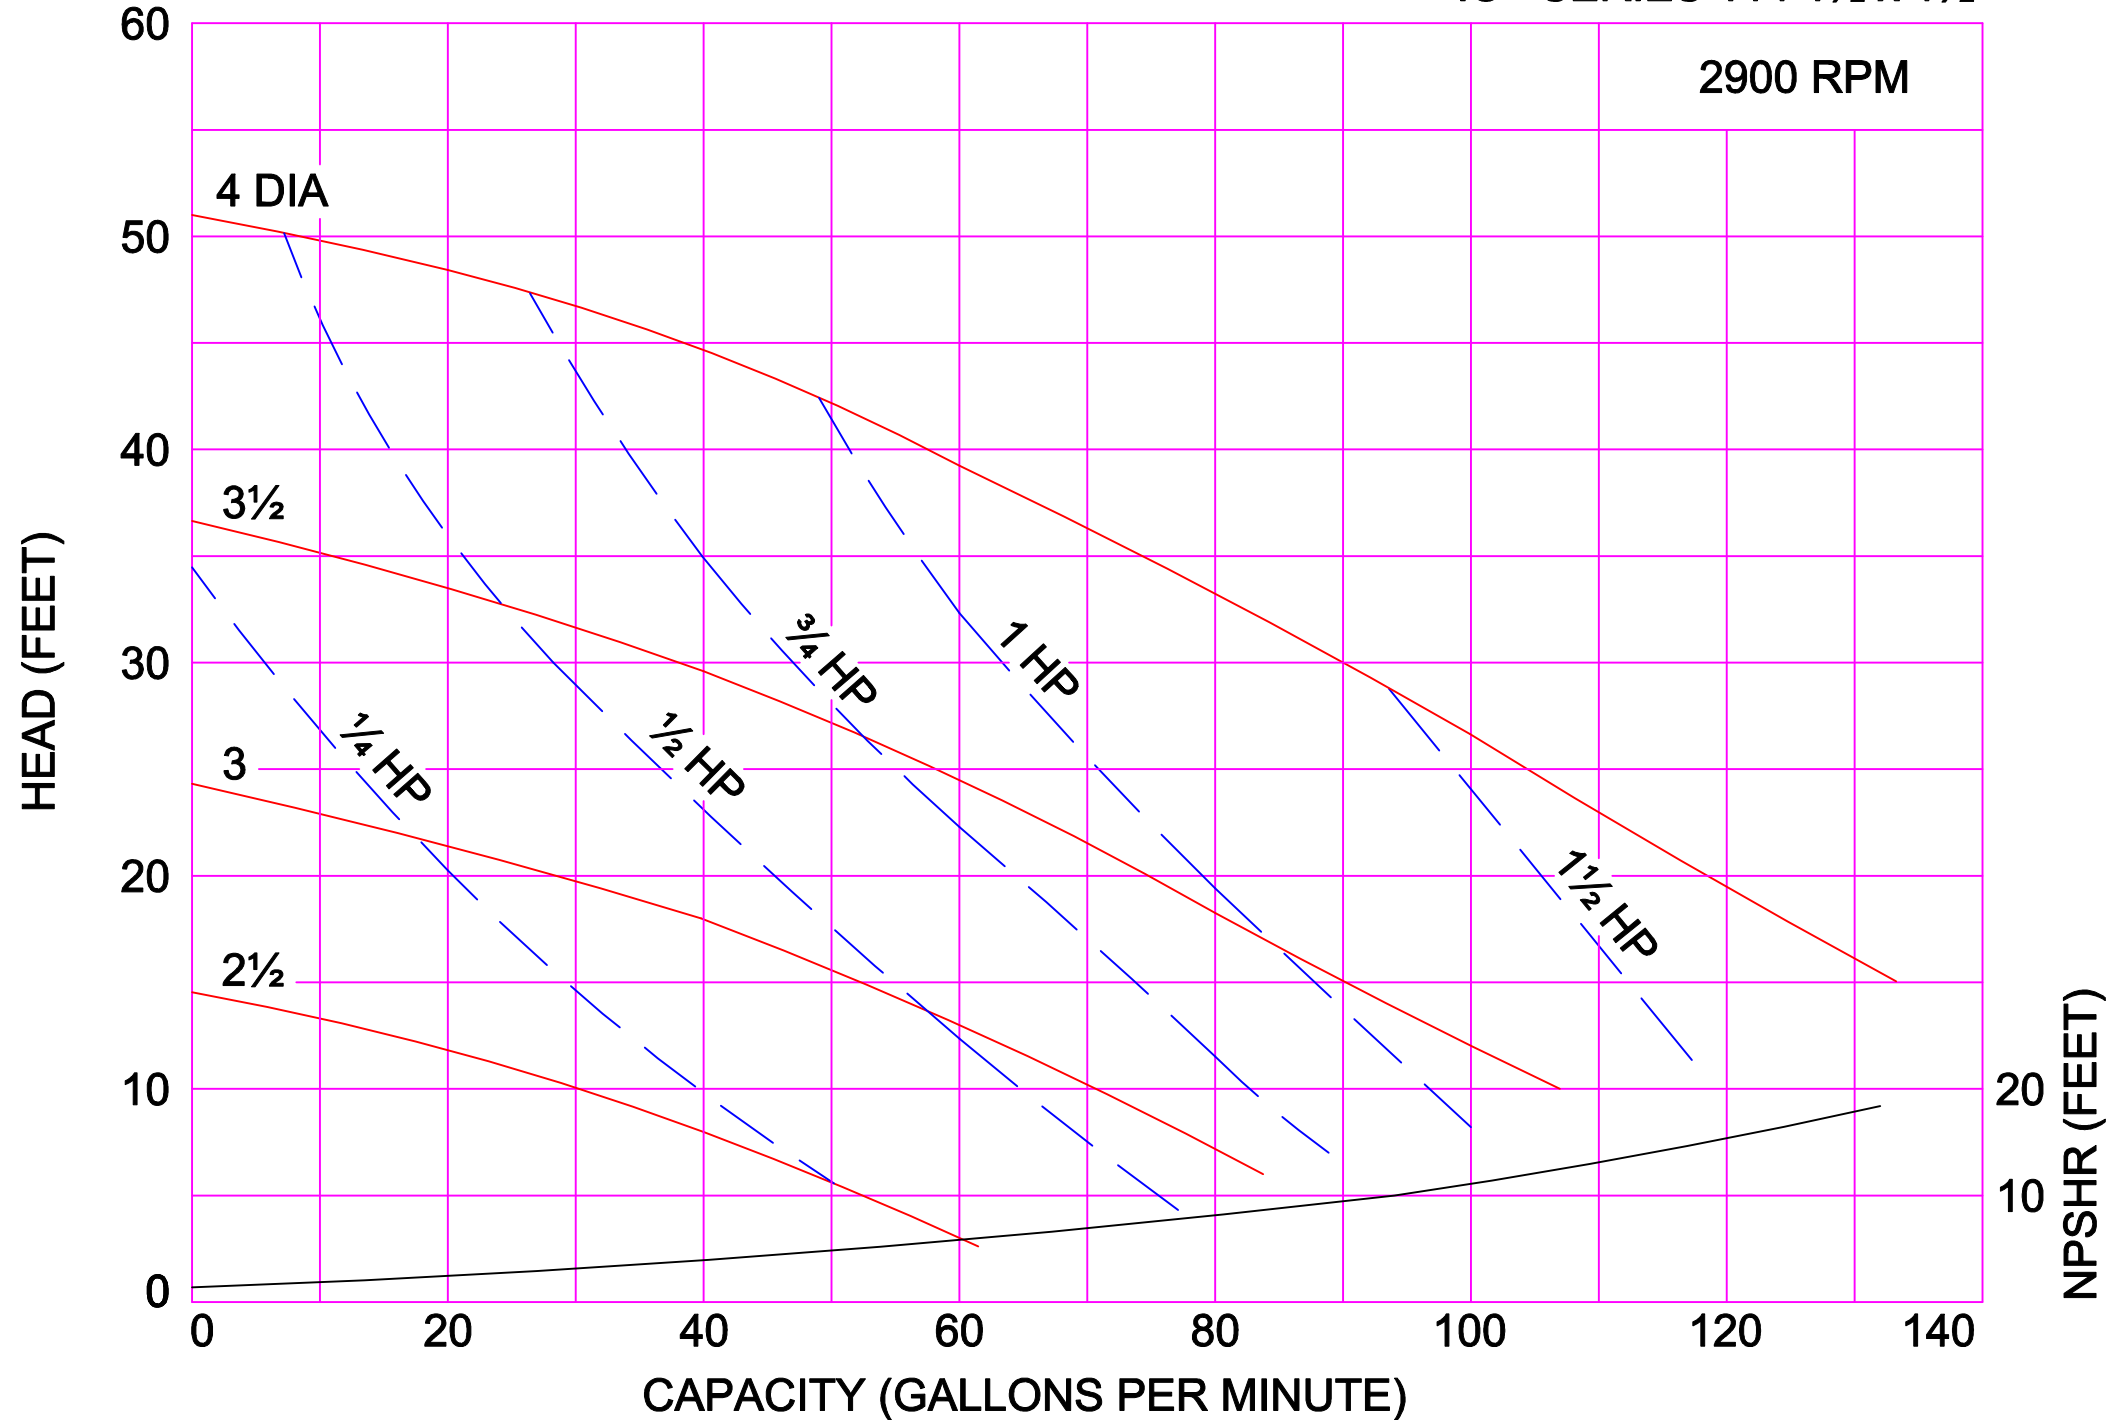

HEAD (FEET)

NPSHR (FEET)

CAPACITY (GALLONS PER MINUTE)

AMPCO PUMPS COMPANY, INC.

IC+ SERIES 4410 6 x 4

1750 RPM

AMPCO PUMPS COMPANY, INC.
IC+ SERIES 114 1½ x 1½

2900 RPM